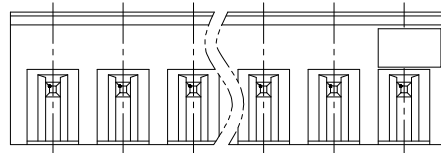

REVISION RECORD

REV	ECN	DESCRIPTION	DRFT	DATE

NOTES1:

UL Standard

- 1.Rated voltage/current : 300V / 8A
- 2.Withstanding voltage : AC1600V/1Min.

IEC Standard

1. Pollution Degree	2
Overvoltage Category	II
Rate Impulse Voltage(KV)	2.5KV
Rate Voltage(V)	250V
Rate Current(A)	7A

NOTES2:

- 1.Dimension shall be interpreted per ASME Y14.5-2009
- 2.Pitch : 3.5/3.81mm, Poles : N=02~24P
- 3.Operating temperature: -40°C~+105°C
- 4.Undimensioned tolerances:

Pitch range in mm		Nominal dimension range in mm						-	∩	∠
To	Over	Over	Over	Over	Over	Over				
6	10	10	30	60	100	150				
TO	TO	TO	TO	TO	TO	TO				
6	10	24	30	60	100	150				
±0.15	±0.20	±0.30	±0.30	±0.50	±0.70	±1.00	±1.30		±2°	

5.RoHS Compliance

PCB LAYOUT