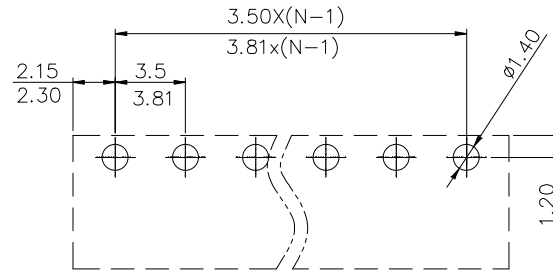

NOTES2:

- 1.Dimension shall be interpreted per ASME Y14.5-2009
- 2.Pitch : 3.5/3.81mm, Poles : N=02~24P
- 3.Operating temperature: -40°C~+105°C
- 4.Undimensioned tolerances:

Pitch range in mm		Nominal dimension range in mm						-	∩	∠
To	Over	Over	Over	Over	Over	Over				
6	10	10	30	60	100	150				
TO	TO	TO	TO	TO	TO	TO				
6	10	24	30	60	100	150				
±0.15	±0.20	±0.30	±0.30	±0.50	±0.70	±1.00	±1.30		±2°	

5.RoHS Compliance

PCB LAYOUT

DETACHED LISTS	PART NO.:	拓宜 (上海) 工控电器设备有限公司			
	APPD:	NAME: 15ETYRC-3.5/3.81-XXP-1Y-00A(H)			
	CHKD:	TITLE: CUSTOMER DRAWING			
	DRFT:	REV	DO		
	DRAWING NO.:		SHEET	1/1	
THIRD ANGLE PROJECTION		DO NOT SCALE DRAWING	SCALE	1:1	