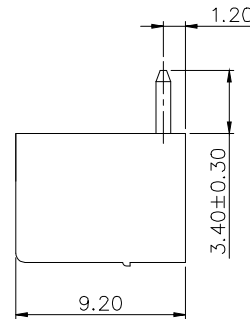

NOTES2:

- 1.Dimension shall be interpreted per ASME Y14.5-2009
- 2.Pitch : 3.5/3.81mm, Poles : N=02~24P
- 3.Operating temperature: -40°C~+105°C
- 4.Undimensioned tolerances:

Pitch range in mm		Nominal dimension range in mm						-	∩	∠
To	Over	Over	Over	Over	Over	Over				
6	10	10	30	60	100	150				
TO	TO	TO	TO	TO	TO	TO				
6	10	24	30	60	100	150				
±0.15	±0.20	±0.30	±0.30	±0.50	±0.70	±1.00	±1.30		±2°	

5.RoHS Compliance

PCB LAYOUT

DETACHED LISTS	PART NO.:	拓宜 (上海) 工控电器设备有限公司			
	APPD:	NAME: 15ETYRC-3.5/3.81-XXP-1Y-00A(H)			
	CHKD:	TITLE: CUSTOMER DRAWING			
	DRFT:	REV	DO		
	DRAWING NO.:		SHEET	1/1	
THIRD ANGLE PROJECTION		DO NOT SCALE DRAWING	SCALE	1:1	