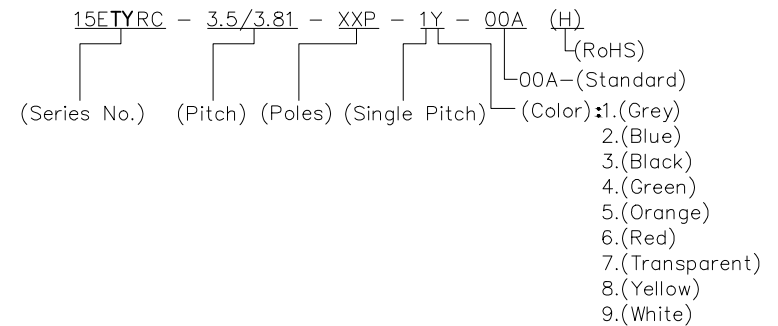

DETACHED LISTS	PART NO.:	拓宜 (上海) 工控电器设备有限公司			
	APPD:	NAME: 15ETYRC-3.5/3.81-XXP-1Y-00A(H)			
	CHKD:	TITLE: CUSTOMER DRAWING			
	DRFT:	REV	DO		
	DRAWING NO.:		SHEET	1/1	
THIRD ANGLE PROJECTION		DO NOT SCALE DRAWING	SCALE	1:1