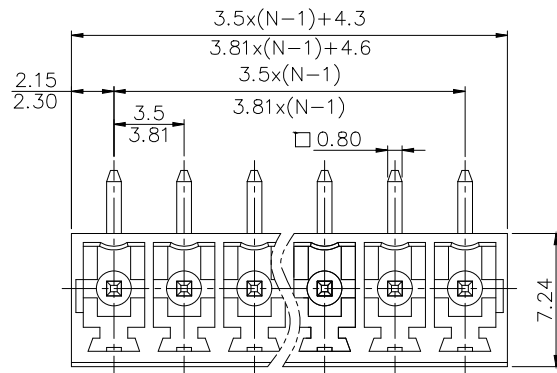

NOTES2:

- 1.Dimension shall be interpreted per ASME Y14.5-2009
- 2.Pitch : 3.5/3.81mm, Poles : N=02~24P
- 3.Operating temperature: -40°C~+105°C
- 4.Undimensioned tolerances:

Pitch range in mm		Nominal dimension range in mm						-	∩	∠
To	Over	Over	Over	Over	Over	Over				
6	10	10	30	60	100	150				
TO	TO	TO	TO	TO	TO	TO				
6	10	24	30	60	100	150				
±0.15	±0.20	±0.30	±0.30	±0.50	±0.70	±1.00	±1.30		±2°	

5.RoHS Compliance

PCB LAYOUT

DETACHED LISTS	PART NO.:	拓宜 (上海) 工控电器设备有限公司			
	APPD:	NAME: 15ETYRC-3.5/3.81-XXP-1Y-00A(H)			
	CHKD:	TITLE: CUSTOMER DRAWING			
	DRFT:	REV	DO		
	DRAWING NO.:		SHEET	1/1	
THIRD ANGLE PROJECTION		DO NOT SCALE DRAWING	SCALE	1:1	