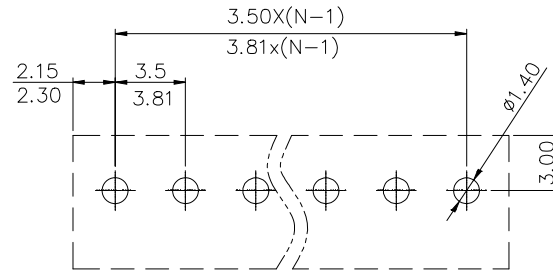

REVISION RECORD

REV	ECN	DESCRIPTION	DRFT	DATE

NOTES1:

UL Standard

1. Rated voltage/current : 300V / 8A

2. Withstanding voltage : AC1600V/1Min.

IEC Standard

1. Pollution Degree	2
Overvoltage Category	II
Rate Impulse Voltage(KV)	2.5KV
Rate Voltage(V)	250V
Rate Current(A)	7A

NOTES2:

1. Dimension shall be interpreted per ASME Y14.5-2009

2. Pitch : 3.5/3.81mm, Poles : N=02~24P

3. Operating temperature: -40°C~+105°C

4. Undimensioned tolerances:

Pitch range in mm	Nominal dimension range in mm						-	∩	∠
	Over 6 TO 6	Over 10 TO 10	Over 30 TO 30	Over 60 TO 60	Over 100 TO 100	Over 150 TO 150			
±0.15	±0.20	±0.30	±0.30	±0.50	±0.70	±1.00	±1.30	±2*	

5. RoHS Compliance

15ETYVC - 3.5/3.81 - XXP - 1Y - 00A (H)

(Series No.) (Pitch) (Poles) (Single Pitch) (Color): 1. (Grey)
2. (Blue)
3. (Black)
4. (Green)
5. (Orange)
6. (Red)
7. (Transparent)
8. (Yellow)
9. (White)

DETACHED LISTS	PART NO.:	拓宜 (上海) 工控电器设备有限公司			
	APPD:	NAME: 15ETYVC-3.5/3.81-XXP-1Y-00A(H)			
	CHKD:	TITLE: CUSTOMER DRAWING		REV	DO
	DRFT:	DRAWING NO.:		SHEET	1/1
THIRD ANGLE PROJECTION		DO NOT SCALE DRAWING		SCALE	1:1