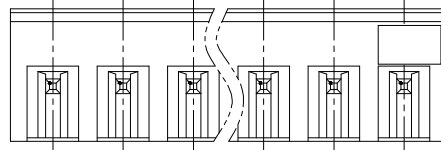

REVISION RECORD

REV	ECN	DESCRIPTION	DRFT	DATE

NOTES1:

UL Standard

1. Rated voltage/current : 300V / 8A

2. Withstanding voltage : AC1600V/1Min.

IEC Standard

1. Pollution Degree	2
Overvoltage Category	II
Rate Impulse Voltage(KV)	2.5KV
Rate Voltage(V)	250V
Rate Current(A)	7A

NOTES2:

1. Dimension shall be interpreted per ASME Y14.5-2009

2. Pitch : 3.5/3.81mm, Poles : N=02~24P

3. Operating temperature: -40°C~+105°C

4. Undimensioned tolerances:

Pitch range in mm	Nominal dimension range in mm						-	∩	∠
	Over 6 TO 6	Over 10 TO 10	Over 30 TO 30	Over 60 TO 60	Over 100 TO 100	Over 150 TO 150			
±0.15	±0.20	±0.30	±0.30	±0.50	±0.70	±1.00	±1.30	±2*	

5. RoHS Compliance

15ETYVC - 3.5/3.81 - XXP - 1Y - 00A (H)

(Series No.) (Pitch) (Poles) (Single Pitch) (Color): 1. (Grey)
2. (Blue)
3. (Black)
4. (Green)
5. (Orange)
6. (Red)
7. (Transparent)
8. (Yellow)
9. (White)

DETACHED LISTS	PART NO.:	拓宜 (上海) 工控电器设备有限公司			
	APPD:	NAME: 15ETYVC-3.5/3.81-XXP-1Y-00A(H)			
	CHKD:	TITLE: CUSTOMER DRAWING		REV	DO
	DRFT:	DRAWING NO.:		SHEET	1/1
THIRD ANGLE PROJECTION		DO NOT SCALE DRAWING		SCALE	1:1