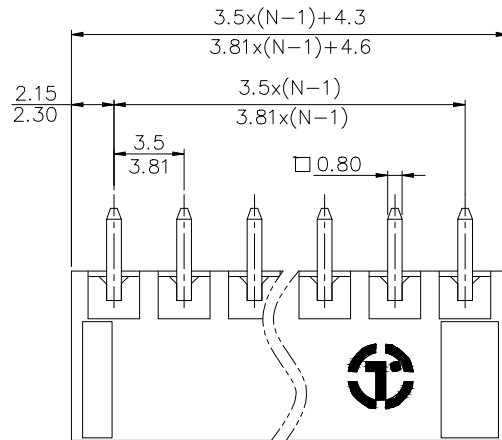

NOTES2:

1. Dimension shall be interpreted per ASME Y14.5-2009

2. Pitch : 3.5/3.81mm, Poles : N=02~24P

3. Operating temperature: -40°C~+105°C

4. Undimensioned tolerances:

Pitch range in mm	Nominal dimension range in mm						-	∩	∠
	Over 6 TO 6	Over 10 TO 10	Over 30 TO 30	Over 60 TO 60	Over 100 TO 100	Over 150 TO 150			
±0.15	±0.20	±0.30	±0.30	±0.50	±0.70	±1.00	±1.30	±2*	

5. RoHS Compliance

15ETYVC - 3.5/3.81 - XXP - 1Y - 00A (H)

(Series No.) (Pitch) (Poles) (Single Pitch) (Color): 1. (Grey)
 2. (Blue)
 3. (Black)
 4. (Green)
 5. (Orange)
 6. (Red)
 7. (Transparent)
 8. (Yellow)
 9. (White)