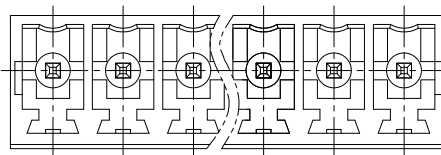

NOTES2:

1. Dimension shall be interpreted per ASME Y14.5-2009

2. Pitch : 3.5/3.81mm, Poles : N=02~24P

3. Operating temperature: -40°C~+105°C

4. Undimensioned tolerances:

Pitch range in mm	Nominal dimension range in mm						-	∩	∠
	Over 6 TO 6	Over 10 TO 10	Over 30 TO 30	Over 60 TO 60	Over 100 TO 100	Over 150 TO 150			
±0.15	±0.20	±0.30	±0.30	±0.50	±0.70	±1.00	±1.30	±2*	

5. RoHS Compliance

15ETYVC - 3.5/3.81 - XXP - 1Y - 00A (H)

(Series No.) (Pitch) (Poles) (Single Pitch) (Color): 1. (Grey)
 2. (Blue)
 3. (Black)
 4. (Green)
 5. (Orange)
 6. (Red)
 7. (Transparent)
 8. (Yellow)
 9. (White)

DETACHED LISTS	PART NO.:	拓宜 (上海) 工控电器设备有限公司			
	APPD:	NAME: 15ETYVC-3.5/3.81-XXP-1Y-00A(H)			
	CHKD:	TITLE: CUSTOMER DRAWING		REV	DO
	DRFT:	DRAWING NO.:		SHEET	1/1
THIRD ANGLE PROJECTION		DO NOT SCALE DRAWING		SCALE	1:1