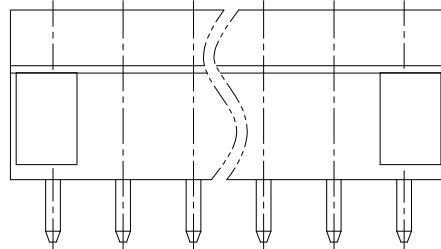

NOTES2:

1. Dimension shall be interpreted per ASME Y14.5-2009

2. Pitch : 3.5/3.81mm, Poles : N=02~24P

3. Operating temperature: -40°C~+105°C

4. Undimensioned tolerances:

Pitch range in mm	Nominal dimension range in mm						-	∩	∠
	Over 6 TO 6	Over 10 TO 10	Over 30 TO 30	Over 60 TO 60	Over 100 TO 100	Over 150 TO 150			
±0.15	±0.20	±0.30	±0.30	±0.50	±0.70	±1.00	±1.30	±2*	

5. RoHS Compliance

15ETYVC - 3.5/3.81 - XXP - 1Y - 00A (H)

(Series No.) (Pitch) (Poles) (Single Pitch) (Color): 1. (Grey)
 2. (Blue)
 3. (Black)
 4. (Green)
 5. (Orange)
 6. (Red)
 7. (Transparent)
 8. (Yellow)
 9. (White)