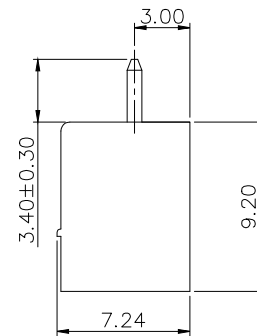

NOTES2:

1. Dimension shall be interpreted per ASME Y14.5-2009

2. Pitch : 3.5/3.81mm, Poles : N=02~24P

3. Operating temperature: -40°C~+105°C

4. Undimensioned tolerances:

Pitch range in mm	Nominal dimension range in mm						-	∩	∠
	Over 6 TO 6	Over 10 TO 10	Over 30 TO 30	Over 60 TO 60	Over 100 TO 100	Over 150 TO 150			
±0.15	±0.20	±0.30	±0.30	±0.50	±0.70	±1.00	±1.30	±2*	

5. RoHS Compliance

15ETYVC - 3.5/3.81 - XXP - 1Y - 00A (H)

(Series No.) (Pitch) (Poles) (Single Pitch) (Color): 1. (Grey)
 2. (Blue)
 3. (Black)
 4. (Green)
 5. (Orange)
 6. (Red)
 7. (Transparent)
 8. (Yellow)
 9. (White)

DETACHED LISTS	PART NO.:	拓宜 (上海) 工控电器设备有限公司			
	APPD:	NAME: 15ETYVC-3.5/3.81-XXP-1Y-00A(H)			
	CHKD:	TITLE: CUSTOMER DRAWING		REV	DO
	DRFT:	DRAWING NO.:		SHEET	1/1
THIRD ANGLE PROJECTION		DO NOT SCALE DRAWING		SCALE	1:1