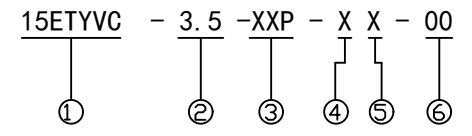

- ① Series NO.
- ② Pitch
- ③ Poles
02 02Contacts
03 03Contacts
...
24 24Contacts
- ④ 1 Single Pitch
2 Double Pitch
- ⑤ Color: 1 Grey
2 Blue
3 Black
4 Green
5 Orange
6 Red
7 Transparent
8 Yellow
9 White
- ⑥ Customer Request: 00--Standard

Total Pitch Tolerances in mm										Nominal dimension range in mm										⊥		≡		—		//	
over	over	over	over	over	over	over	over	over	over	over	over	over	over	over	over	over	over	over	over	0	over	0	over	0	over	0	over
0	30	53	70	90	115	150	250	350	500	0	30	53	70	90	115	150	200	250	320	10	all	100	150	100	150	100	150
±0.18	±0.20	±0.25	±0.3	±0.35	±0.44	±0.60	±0.70	±0.85	±0.20	±0.25	±0.30	±0.35	±0.44	±0.55	±0.70	±0.80	±0.90	0.2	0.3	0.3	0.3	0.2	0.3	0.2	0.3	0.2	0.3