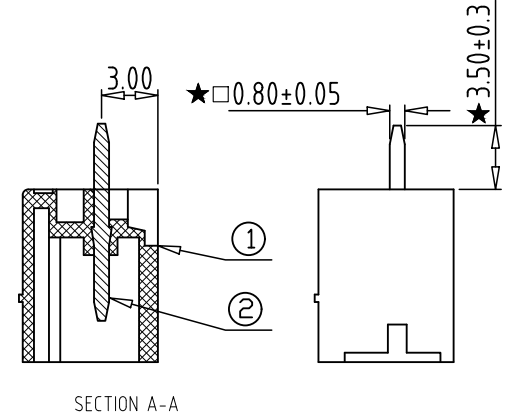

- ① Series NO.
- ② Pitch
- ③ Poles
02 02Contacts
03 03Contacts
...
24 24Contacts
- ④ 1 Single Pitch
2 Double Pitch
- ⑤ Color: 1 Grey
2 Blue
3 Black
4 Green
5 Orange
6 Red
7 Transparent
8 Yellow
9 White
- ⑥ Customer Request: 00--Standard

Total Pitch Tolerances in mm										Nominal dimension range in mm										⊥		≡		—		//	
over	over	over	over	over	over	over	over	over	over	over	over	over	over	over	over	over	over	over	over	0	over	0	over	0	over	0	over
0	30	53	70	90	115	150	250	350	500	0	30	53	70	90	115	150	200	250	320	10	all	100	150	100	150	100	150
±0.18	±0.20	±0.25	±0.3	±0.35	±0.44	±0.60	±0.70	±0.85	±0.20	±0.25	±0.30	±0.35	±0.44	±0.55	±0.70	±0.80	±0.90	0.2	0.3	0.3	0.3	0.2	0.3	0.2	0.3	0.2	0.3

2	PIN	XX	N	BRASS	Tin Plated
1	HOUSING	XX	1	PA66 UL94V-0	SEE NOTE
ITEM	NAME OF PART	NO. OF PART	Q'TY	MATERIAL	NOTE
DWG.	YL	DATE	22.11.21	SIZE	A4 UNITS mm SHEET/OF 1 / 1
CHK.	DATE			SCALE	1:1
APP.	DATE			NAME	15ETYVC-3.5-XXP-XX-00
拓宜(上海)工控电器设备有限公司 Topone(Shanghai) Industrial Control Electrical Equipment Co., LTD.				DWGNO.	XXXXX