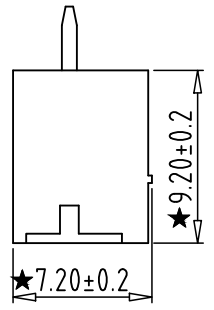

- ① Series NO.
- ② Pitch
- ③ Poles
  02 02Contacts
  03 03Contacts
  ...
  24 24Contacts
- ④ 1 Single Pitch
  2 Double Pitch
- ⑤ Color: 1 Grey
  2 Blue
  3 Black
  4 Green
  5 Orange
  6 Red
  7 Transparent
  8 Yellow
  9 White
- ⑥ Customer Request: 00--Standard