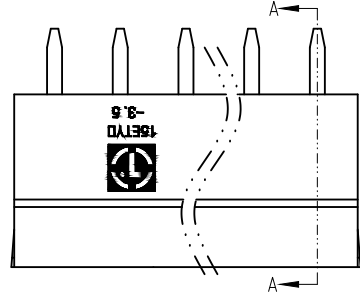

REV	CONTENT	CHK	DATE
V0.0	CONTENT	YL	22.11.21

Electrical :

	UL	IEC
1. Rated Voltage :	300V	250V
2. Rated Current :	8A	7A
3. Withstanding Voltage :	AC1600V/1Min;	
4. Operating Temperature :	-40°C~+105°C;	
5. RoHS Compliance;		
6. "★" is the key quality control point.		

- ① Series NO.
- ② Pitch
- ③ Poles
02 02Contacts
03 03Contacts
...
24 24Contacts
- ④ 1 Single Pitch
2 Double Pitch
- ⑤ Color: 1 Grey
2 Blue
3 Black
4 Green
5 Orange
6 Red
7 Transparent
8 Yellow
9 White
- ⑥ Customer Request: 00--Standard

Total Pitch Tolerances in mm										Nominal dimension range in mm										⊥		≡		—		//	
over	over	over	over	over	over	over	over	over	over	over	over	over	over	over	over	over	over	over	over	0	over	0	over	0	over	0	over
0	30	53	70	90	115	150	250	350	500	0	30	53	70	90	115	150	200	250	320	10	all	100	150	100	150	100	150
±0.18	±0.20	±0.25	±0.3	±0.35	±0.44	±0.60	±0.70	±0.85	±0.20	±0.25	±0.30	±0.35	±0.44	±0.55	±0.70	±0.80	±0.90	0.2	0.3	0.3	0.3	0.2	0.3	0.2	0.3	0.2	0.3

2	PIN	XX	N	BRASS	Tin Plated
1	HOUSING	XX	1	PA66 UL94V-0	SEE NOTE
ITEM	NAME OF PART	NO. OF PART	Q'TY	MATERIAL	NOTE
DWG.	YL	DATE	22.11.21	SIZE	A4 UNITS mm SHEET/OF 1 / 1
CHK.	DATE			SCALE	1:1
APP.	DATE			NAME	15ETYVC-3.5-XXP-XX-00
拓宜(上海)工控电器设备有限公司 Topone(Shanghai) Industrial Control Electrical Equipment Co., LTD.				DWGNO.	XXXXX