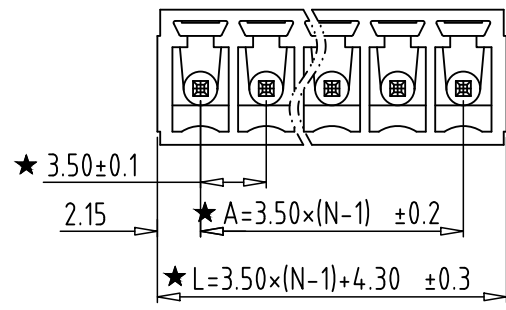

- ① Series NO.
- ② Pitch
- ③ Poles
02 02Contacts
03 03Contacts
...
24 24Contacts
- ④ 1 Single Pitch
2 Double Pitch
- ⑤ Color: 1 Grey
2 Blue
3 Black
4 Green
5 Orange
6 Red
7 Transparent
8 Yellow
9 White
- ⑥ Customer Request: 00--Standard

Total Pitch Tolerances in mm										Nominal dimension range in mm										⊥		≡		—		//	
over	over	over	over	over	over	over	over	over	over	over	over	over	over	over	over	over	over	over	over	0	over	0	over	0	over	0	over
0	30	53	70	90	115	150	250	350	500	0	30	53	70	90	115	150	200	250	320	10	all	100	150	100	150	100	150
±0.18	±0.20	±0.25	±0.3	±0.35	±0.44	±0.60	±0.70	±0.85	±0.20	±0.25	±0.30	±0.35	±0.44	±0.55	±0.70	±0.80	±0.90	0.2	0.3	0.3	0.3	0.2	0.3	0.2	0.3	0.2	0.3

2	PIN	XX	N	BRASS	Tin Plated
1	HOUSING	XX	1	PA66 UL94V-0	SEE NOTE
ITEM	NAME OF PART	NO. OF PART	Q'TY	MATERIAL	NOTE
DWG.	YL	DATE	22.11.21	SIZE	A4 UNITS mm SHEET/OF 1 / 1
CHK.	DATE			SCALE	1:1
APP.	DATE			NAME	15ETYVC-3.5-XXP-XX-00
拓宜(上海)工控电器设备有限公司 Topone(Shanghai) Industrial Control Electrical Equipment Co., LTD.				DWGNO.	XXXXX