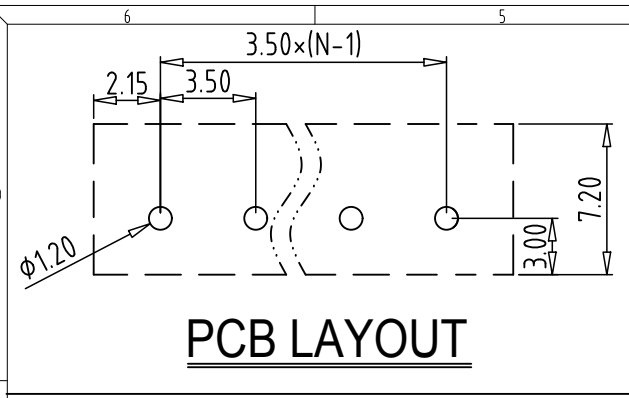

REV	CONTENT	CHK	DATE
V0.0	CONTENT	YL	22.11.21

Electrical :

	UL	IEC
1. Rated Voltage :	300V	250V
2. Rated Current :	8A	7A
3. Withstanding Voltage :	AC1600V/1Min;	
4. Operating Temperature :	-40°C~+105°C;	
5. RoHS Compliance;		
6. "★" is the key quality control point.