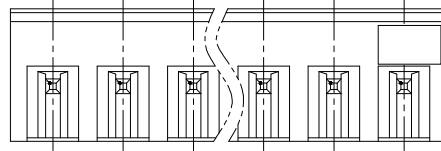

REVISION RECORD

REV	ECN	DESCRIPTION	DRFT	DATE

NOTES1:

UL Standard

1. Rated voltage/current : 300V / 8A
2. Withstanding voltage : AC1600V/1Min.

IEC Standard

1. Pollution Degree	2
Overvoltage Category	II
Rate Impulse Voltage(KV)	2.5KV
Rate Voltage(V)	250V
Rate Current(A)	7A

NOTES2:

1. Dimension shall be interpreted per ASME Y14.5-2009
2. Pitch : 3.5/3.81mm, Poles : N=02~24P
3. Operating temperature: -40°C~+105°C
4. Undimensioned tolerances:

Pitch range in mm		Nominal dimension range in mm					
TO	Over	TO	Over	TO	Over	TO	Over
6	10	30	60	100	150	0.1/10	
10	24	30	60	100	150	<	
±0.15	±0.20	±0.30	±0.30	±0.50	±0.70	±1.00	±1.30
							±2°

5. RoHS Compliance

15ETYVC - 3.5/3.81 - XXP - 1Y - 00A (H)

(Series No.) (Pitch) (Poles) (Single Pitch) (Color): 1. (Grey)
2. (Blue)
3. (Black)
4. (Green)
5. (Orange)
6. (Red)
7. (Transparent)
8. (Yellow)
9. (White)

DETACHED LISTS	PART NO.:	拓宜 (上海) 工控电器设备有限公司			
	APPD:	NAME: 15ETYVC-3.5/3.81-XXP-1Y-00A(H)			
	CHKD:	TITLE: CUSTOMER DRAWING		REV	DO
	DRFT:	DRAWING NO.:		SHEET	1/1
THIRD ANGLE PROJECTION		DO NOT SCALE DRAWING		SCALE	1:1