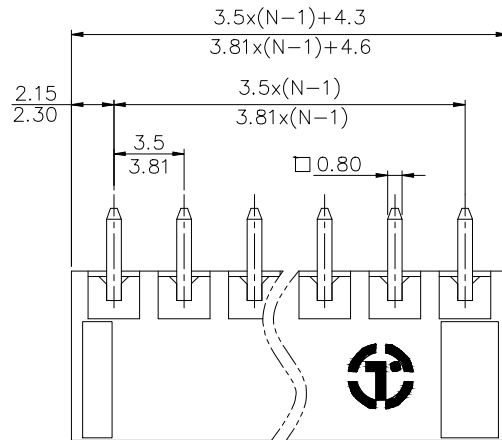

REVISION RECORD

REV	ECN	DESCRIPTION	DRFT	DATE

NOTES1:

UL Standard

1. Rated voltage/current : 300V / 8A
2. Withstanding voltage : AC1600V/1Min.

IEC Standard

1. Pollution Degree	2
Overvoltage Category	II
Rate Impulse Voltage(KV)	2.5KV
Rate Voltage(V)	250V
Rate Current(A)	7A

NOTES2:

1. Dimension shall be interpreted per ASME Y14.5-2009
2. Pitch : 3.5/3.81mm, Poles : N=02~24P
3. Operating temperature: -40°C~+105°C
4. Undimensioned tolerances:

Pitch range in mm		Nominal dimension range in mm					
TO	Over	TO	Over	TO	Over	TO	Over
6	10	30	60	100	150	0.1/10	
10	24	30	60	100	150	<	
±0.15	±0.20	±0.30	±0.30	±0.50	±0.70	±1.00	±1.30
							±2°

5. RoHS Compliance

15ETYVC - 3.5/3.81 - XXP - 1Y - 00A (H)

(Series No.) (Pitch) (Poles) (Single Pitch) (Color): 1. (Grey)
2. (Blue)
3. (Black)
4. (Green)
5. (Orange)
6. (Red)
7. (Transparent)
8. (Yellow)
9. (White)

DETACHED LISTS	PART NO.:	拓宜 (上海) 工控电器设备有限公司			
	APPD:	NAME: 15ETYVC-3.5/3.81-XXP-1Y-00A(H)			
	CHKD:	TITLE: CUSTOMER DRAWING		REV	DO
	DRFT:	DRAWING NO.:		SHEET	1/1
THIRD ANGLE PROJECTION		DO NOT SCALE DRAWING		SCALE	1:1