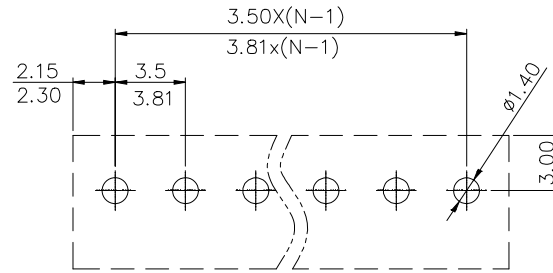

REVISION RECORD

REV	ECN	DESCRIPTION	DRFT	DATE

NOTES1:

UL Standard

1. Rated voltage/current : 300V / 8A
2. Withstanding voltage : AC1600V/1Min.

IEC Standard

1. Pollution Degree	2
Overvoltage Category	II
Rate Impulse Voltage(KV)	2.5KV
Rate Voltage(V)	250V
Rate Current(A)	7A

NOTES2:

1. Dimension shall be interpreted per ASME Y14.5-2009
2. Pitch : 3.5/3.81mm, Poles : N=02~24P
3. Operating temperature: -40°C~+105°C
4. Undimensioned tolerances:

Pitch range in mm		Nominal dimension range in mm					
TO	Over	TO	Over	TO	Over	TO	Over
6	10	30	60	100	150	0.1/10	
10	24	30	60	100	150	<	
±0.15	±0.20	±0.30	±0.30	±0.50	±0.70	±1.00	±1.30
							±2°

5. RoHS Compliance

15ETYVC - 3.5/3.81 - XXP - 1Y - 00A (H)

(Series No.) (Pitch) (Poles) (Single Pitch) (Color): 1. (Grey)
2. (Blue)
3. (Black)
4. (Green)
5. (Orange)
6. (Red)
7. (Transparent)
8. (Yellow)
9. (White)

DETACHED LISTS	PART NO.:	拓宜 (上海) 工控电器设备有限公司			
	APPD:	NAME: 15ETYVC-3.5/3.81-XXP-1Y-00A(H)			
	CHKD:	TITLE: CUSTOMER DRAWING		REV	DO
	DRFT:	DRAWING NO.:		SHEET	1/1
THIRD ANGLE PROJECTION		DO NOT SCALE DRAWING		SCALE	1:1