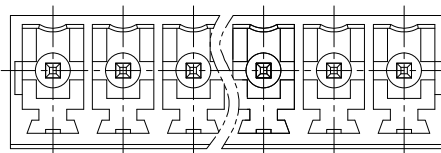

REVISION RECORD

REV	ECN	DESCRIPTION	DRFT	DATE

NOTES1:

UL Standard

1. Rated voltage/current : 300V / 8A
2. Withstanding voltage : AC1600V/1Min.

IEC Standard

1. Pollution Degree	2
Overvoltage Category	II
Rate Impulse Voltage(KV)	2.5KV
Rate Voltage(V)	250V
Rate Current(A)	7A

NOTES2:

1. Dimension shall be interpreted per ASME Y14.5-2009
2. Pitch : 3.5/3.81mm, Poles : N=02~24P
3. Operating temperature: -40°C~+105°C
4. Undimensioned tolerances:

Pitch range in mm		Nominal dimension range in mm					
TO	Over	TO	Over	TO	Over	TO	Over
6	10	30	60	100	150	0.1/10	
10	24	30	60	100	150	<	
±0.15	±0.20	±0.30	±0.30	±0.50	±0.70	±1.00	±1.30
							±2°

5. RoHS Compliance

15ETYVC - 3.5/3.81 - XXP - 1Y - 00A (H)

(Series No.) (Pitch) (Poles) (Single Pitch) (Color): 1. (Grey)
2. (Blue)
3. (Black)
4. (Green)
5. (Orange)
6. (Red)
7. (Transparent)
8. (Yellow)
9. (White)

DETACHED LISTS	PART NO.:	拓宜 (上海) 工控电器设备有限公司			
	APPD:	NAME: 15ETYVC-3.5/3.81-XXP-1Y-00A(H)			
	CHKD:	TITLE: CUSTOMER DRAWING		REV	DO
	DRFT:	DRAWING NO.:		SHEET	1/1
THIRD ANGLE PROJECTION		DO NOT SCALE DRAWING		SCALE	1:1