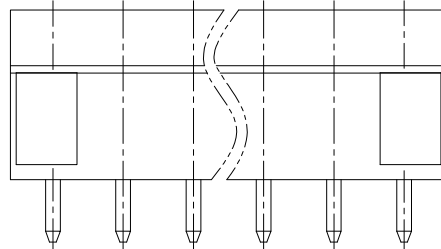

REVISION RECORD

REV	ECN	DESCRIPTION	DRFT	DATE

NOTES1:

UL Standard

1. Rated voltage/current : 300V / 8A
2. Withstanding voltage : AC1600V/1Min.

IEC Standard

1. Pollution Degree	2
Overvoltage Category	II
Rate Impulse Voltage(KV)	2.5KV
Rate Voltage(V)	250V
Rate Current(A)	7A

NOTES2:

1. Dimension shall be interpreted per ASME Y14.5-2009
2. Pitch : 3.5/3.81mm, Poles : N=02~24P
3. Operating temperature: -40°C~+105°C
4. Undimensioned tolerances:

Pitch range in mm		Nominal dimension range in mm					
TO	Over	TO	Over	TO	Over	TO	Over
6	10	30	60	100	150	0.1/10	
10	24	30	60	100	150	<	
±0.15	±0.20	±0.30	±0.30	±0.50	±0.70	±1.00	±1.30
							±2°

5. RoHS Compliance

15ETYVC - 3.5/3.81 - XXP - 1Y - 00A (H)

(Series No.) (Pitch) (Poles) (Single Pitch) (Color): 1. (Grey)
2. (Blue)
3. (Black)
4. (Green)
5. (Orange)
6. (Red)
7. (Transparent)
8. (Yellow)
9. (White)

DETACHED LISTS	PART NO.:	拓宜 (上海) 工控电器设备有限公司			
	APPD:	NAME: 15ETYVC-3.5/3.81-XXP-1Y-00A(H)			
	CHKD:	TITLE: CUSTOMER DRAWING		REV	DO
	DRFT:	DRAWING NO.:		SHEET	1/1
THIRD ANGLE PROJECTION		DO NOT SCALE DRAWING		SCALE	1:1