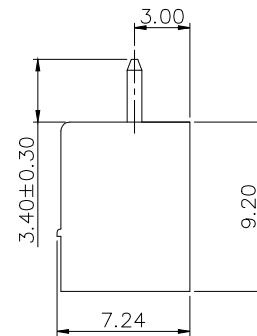

NOTES2:

1. Dimension shall be interpreted per ASME Y14.5-2009
2. Pitch : 3.5/3.81mm, Poles : N=02~24P
3. Operating temperature: -40°C~+105°C
4. Undimensioned tolerances:

Pitch range in mm		Nominal dimension range in mm					
TO	Over	TO	Over	TO	Over	TO	Over
6	10	30	60	100	150	0.1/10	
10	24	30	60	100	150	<	
±0.15	±0.20	±0.30	±0.30	±0.50	±0.70	±1.00	±1.30
							±2°

5. RoHS Compliance

15ETYVC - 3.5/3.81 - XXP - 1Y - 00A (H)

(Series No.) (Pitch) (Poles) (Single Pitch) (Color): 1. (Grey)
 2. (Blue)
 3. (Black)
 4. (Green)
 5. (Orange)
 6. (Red)
 7. (Transparent)
 8. (Yellow)
 9. (White)

DETACHED LISTS	PART NO.:	拓宜 (上海) 工控电器设备有限公司			
	APPD:	NAME: 15ETYVC-3.5/3.81-XXP-1Y-00A(H)			
	CHKD:	TITLE: CUSTOMER DRAWING		REV	DO
	DRFT:	DRAWING NO.:		SHEET	1/1
THIRD ANGLE PROJECTION		DO NOT SCALE DRAWING		SCALE	1:1