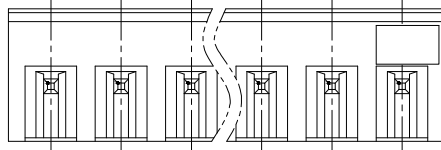

NOTES2:

1. Dimension shall be interpreted per ASME Y14.5-2009
2. Pitch : 3.5/3.81mm, Poles : N=02~24P
3. Operating temperature: -40°C~+105°C
4. Undimensioned tolerances:

Pitch range in mm		Nominal dimension range in mm				-	∩	∠
TO	Over	Over	Over	Over	Over	TO	TO	TO
6	6	10	30	60	100	30	60	150
±0.15	±0.20	±0.30	±0.30	±0.50	±0.70	±1.00	±1.30	±2*

PCB LAYOUT

DETACHED LISTS	PART NO.:	拓宜 (上海) 工控电器设备有限公司			
	APPD:	NAME: 15ETYVC-3.5/3.81-XXP-1Y-00A(H)			
	CHKD:	TITLE: CUSTOMER DRAWING		REV	DO
	DRFT:	DRAWING NO.:		SHEET	1/1
THIRD ANGLE PROJECTION		MM (INCH)	DO NOT SCALE DRAWING	SCALE	1:1