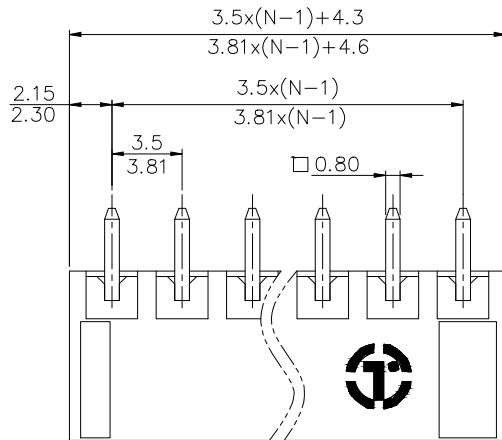

NOTES2:

1. Dimension shall be interpreted per ASME Y14.5-2009
2. Pitch : 3.5/3.81mm, Poles : N=02~24P
3. Operating temperature: -40°C~+105°C
4. Undimensioned tolerances:

Pitch range in mm		Nominal dimension range in mm				-	∩	∠
TO	Over	Over	Over	Over	Over	TO	TO	TO
6	6	10	30	60	100	30	60	150
±0.15	±0.20	±0.30	±0.30	±0.50	±0.70	±1.00	±1.30	±2*

5. RoHS Compliance

15ETYVC - 3.5/3.81 - XXP - 1Y - 00A (H)

(Series No.) (Pitch) (Poles) (Single Pitch) (Color): 1. (Grey)
 2. (Blue)
 3. (Black)
 4. (Green)
 5. (Orange)
 6. (Red)
 7. (Transparent)
 8. (Yellow)
 9. (White)

PCB LAYOUT

DETACHED LISTS	PART NO.:	拓宜 (上海) 工控电器设备有限公司			
	APPD:	NAME: 15ETYVC-3.5/3.81-XXP-1Y-00A(H)			
	CHKD:	TITLE: CUSTOMER DRAWING		REV	DO
	DRFT:	DRAWING NO.:		SHEET	1/1
THIRD ANGLE PROJECTION		MM (INCH)	DO NOT SCALE DRAWING	SCALE	1:1