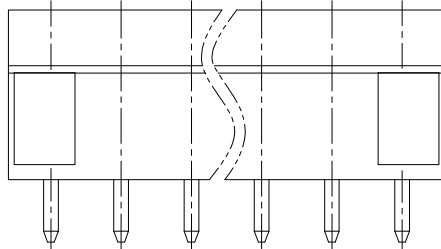

NOTES2:

1. Dimension shall be interpreted per ASME Y14.5-2009
2. Pitch : 3.5/3.81mm, Poles : N=02~24P
3. Operating temperature: -40°C~+105°C
4. Undimensioned tolerances:

Pitch range in mm		Nominal dimension range in mm				-	∩	∠
TO	Over	Over	Over	Over	Over	TO	TO	TO
6	6	10	30	60	100	30	60	150
±0.15	±0.20	±0.30	±0.30	±0.50	±0.70	±1.00	±1.30	±2*

5. RoHS Compliance

15ETYVC - 3.5/3.81 - XXP - 1Y - 00A (H)

(Series No.) (Pitch) (Poles) (Single Pitch) (Color): 1. (Grey)
 2. (Blue)
 3. (Black)
 4. (Green)
 5. (Orange)
 6. (Red)
 7. (Transparent)
 8. (Yellow)
 9. (White)

PCB LAYOUT

DETACHED LISTS	PART NO.:	拓宜 (上海) 工控电器设备有限公司			
	APPD:	NAME: 15ETYVC-3.5/3.81-XXP-1Y-00A(H)			
	CHKD:	TITLE: CUSTOMER DRAWING		REV	DO
	DRFT:	DRAWING NO.:		SHEET	1/1
THIRD ANGLE PROJECTION		MM (INCH)	DO NOT SCALE DRAWING	SCALE	1:1