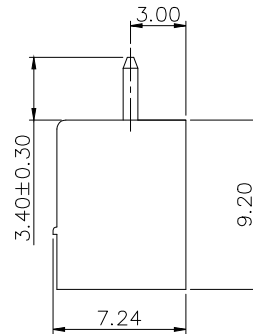

NOTES2:

1. Dimension shall be interpreted per ASME Y14.5-2009
2. Pitch : 3.5/3.81mm, Poles : N=02~24P
3. Operating temperature: -40°C~+105°C
4. Undimensioned tolerances:

Pitch range in mm		Nominal dimension range in mm				-	∩	∠
TO	Over	Over	Over	Over	Over	TO	TO	TO
6	6	10	30	60	100	30	60	150
±0.15	±0.20	±0.30	±0.30	±0.50	±0.70	±1.00	±1.30	±2*

5. RoHS Compliance

15ETYVC - 3.5/3.81 - XXP - 1Y - 00A (H)

(Series No.) (Pitch) (Poles) (Single Pitch) (Color): 1. (Grey)
 2. (Blue)
 3. (Black)
 4. (Green)
 5. (Orange)
 6. (Red)
 7. (Transparent)
 8. (Yellow)
 9. (White)

PCB LAYOUT

DETACHED LISTS	PART NO.:	拓宜 (上海) 工控电器设备有限公司			
	APPD:	NAME: 15ETYVC-3.5/3.81-XXP-1Y-00A(H)			
	CHKD:	TITLE: CUSTOMER DRAWING		REV	DO
	DRFT:	DRAWING NO.:		SHEET	1/1
THIRD ANGLE PROJECTION		MM (INCH)	DO NOT SCALE DRAWING	SCALE	1:1