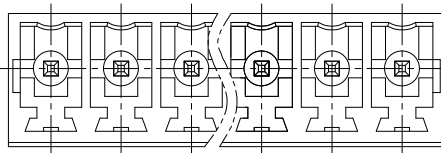

NOTES2:

1. Dimension shall be interpreted per ASME Y14.5-2009
2. Pitch : 3.5/3.81mm, Poles : N=02~24P
3. Operating temperature: -40°C~+105°C
4. Undimensioned tolerances:

Pitch range in mm		Nominal dimension range in mm				-	∩	∠
TO	Over	Over	Over	Over	Over	TO	TO	TO
6	6	10	30	60	100	30	60	150
±0.15	±0.20	±0.30	±0.30	±0.50	±0.70	±1.00	±1.30	±2*

5. RoHS Compliance

15ETYVC - 3.5/3.81 - XXP - 1Y - 00A (H)

(Series No.) (Pitch) (Poles) (Single Pitch) (Color): 1. (Grey)
 2. (Blue)
 3. (Black)
 4. (Green)
 5. (Orange)
 6. (Red)
 7. (Transparent)
 8. (Yellow)
 9. (White)

PCB LAYOUT

DETACHED LISTS	PART NO.:	拓宜 (上海) 工控电器设备有限公司			
	APPD:	NAME: 15ETYVC-3.5/3.81-XXP-1Y-00A(H)			
	CHKD:	TITLE: CUSTOMER DRAWING		REV	DO
	DRFT:	DRAWING NO.:		SHEET	1/1
THIRD ANGLE PROJECTION		MM (INCH)	DO NOT SCALE DRAWING	SCALE	1:1