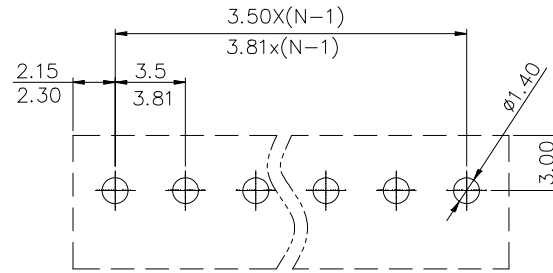

NOTES2:

1. Dimension shall be interpreted per ASME Y14.5-2009
2. Pitch : 3.5/3.81mm, Poles : N=02~24P
3. Operating temperature: -40°C~+105°C
4. Undimensioned tolerances:

Pitch range in mm		Nominal dimension range in mm				-	∩	∠
TO	Over	Over	Over	Over	Over	TO	TO	TO
6	6	10	30	60	100	30	60	150
±0.15	±0.20	±0.30	±0.30	±0.50	±0.70	±1.00	±1.30	±2*

PCB LAYOUT

DETACHED LISTS	PART NO.:	拓宜 (上海) 工控电器设备有限公司			
	APPD:	NAME: 15ETYVC-3.5/3.81-XXP-1Y-00A(H)			
	CHKD:	TITLE: CUSTOMER DRAWING		REV	DO
	DRFT:	DRAWING NO.:		SHEET	1/1
THIRD ANGLE PROJECTION		MM (INCH)	DO NOT SCALE DRAWING	SCALE	1:1