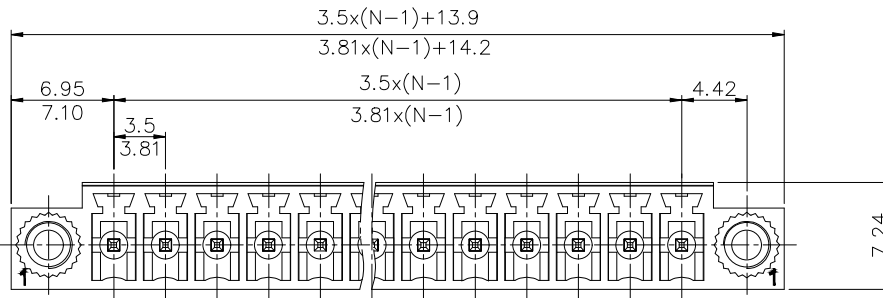

NOTES2:

- 1.Dimension shall be interpreted per ASME Y14.5-2009
- 2.Pitch : 3.5/3.81mm, Poles : N=02~22P
- 3.Operating temperature: -40°C~+105°C
- 4.Undimensioned tolerances:

Pitch range in mm	Nominal dimension range in mm							0.1/10	
	Over 6 TO 10	Over 10 TO 24	Over 30 TO 60	Over 60 TO 100	Over 100 TO 150	Over 150			
	±0.15	±0.20	±0.30	±0.30	±0.50	±0.70	±1.00	±1.30	±2*

5.RoHS Compliance

DETACHED LISTS	PART NO.:	拓宜 (上海) 工控电器设备有限公司			
	APPD:	NAME: 15E T Y V M - 3.5 / 3.81 - X X P - 1 Y - 00 A (H)			
	CHKD:	TITLE: CUSTOMER DRAWING		REV	DO
	DRFT:	DRAWING NO.:		SHEET	1/1
THIRD ANGLE PROJECTION		DO NOT SCALE DRAWING		SCALE	1:1