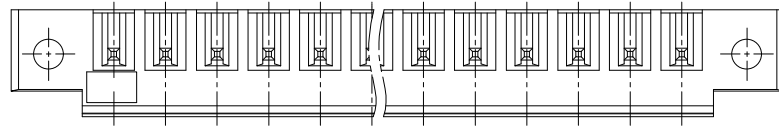

REVISION RECORD

REV	ECN	DESCRIPTION	DRFT	DATE

NOTES1:

UL Standard

- 1.Rated voltage/current : 300V / 8A
- 2.Withstanding voltage : AC1600V/1Min.

IEC Standard

1. Pollution Degree	2
Overvoltage Category	II
Rate Impulse Voltage(KV)	2.5KV
Rate Voltage(V)	250V
Rate Current(A)	7A

NOTES2:

- 1.Dimension shall be interpreted per ASME Y14.5-2009
- 2.Pitch : 3.5/3.81mm, Poles : N=02~22P
- 3.Operating temperature: -40°C~+105°C
- 4.Undimensioned tolerances:

Pitch range in mm	Nominal dimension range in mm							0.1/10	
	Over 6 TO 10	Over 10 TO 24	Over 30 TO 60	Over 60 TO 100	Over 100 TO 150	Over 150			
	±0.15	±0.20	±0.30	±0.30	±0.50	±0.70	±1.00	±1.30	±2*

5.RoHS Compliance

DETACHED LISTS	PART NO.:	拓宜 (上海) 工控电器设备有限公司			
	APPD:	NAME: 15E T Y V M - 3.5 / 3.81 - X X P - 1 Y - 00 A (H)			
	CHKD:	TITLE: CUSTOMER DRAWING		REV	DO
	DRFT:	DRAWING NO.:		SHEET	1/1
THIRD ANGLE PROJECTION		DO NOT SCALE DRAWING		SCALE	1:1

H
G
F
E
D
C
B
A

H
G
F
E
D
C
B
A