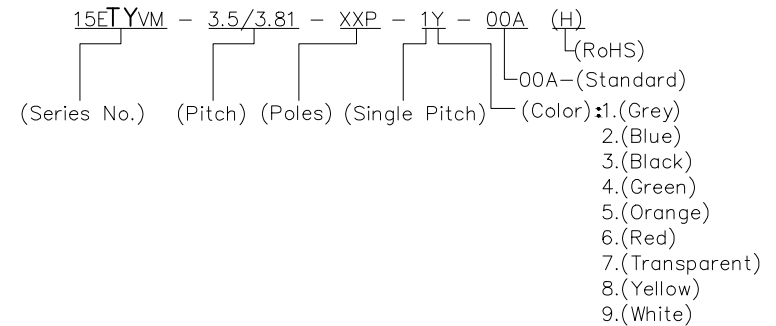

REVISION RECORD

REV	ECN	DESCRIPTION	DRFT	DATE

NOTES1:

UL Standard

- 1.Rated voltage/current : 300V / 8A
- 2.Withstanding voltage : AC1600V/1Min.

IEC Standard

1. Pollution Degree	2
Overvoltage Category	II
Rate Impulse Voltage(KV)	2.5KV
Rate Voltage(V)	250V
Rate Current(A)	7A

NOTES2:

- 1.Dimension shall be interpreted per ASME Y14.5-2009
- 2.Pitch : 3.5/3.81mm, Poles : N=02~22P
- 3.Operating temperature: -40°C~+105°C
- 4.Undimensioned tolerances:

Pitch range in mm	Nominal dimension range in mm							0.1/10	
	Over 6 TO 10	Over 10 TO 24	Over 30 TO 60	Over 60 TO 100	Over 100 TO 150	Over 150			
	±0.15	±0.20	±0.30	±0.30	±0.50	±0.70	±1.00	±1.30	±2*

5.RoHS Compliance

DETACHED LISTS	PART NO.:	拓宜 (上海) 工控电器设备有限公司			
	APPD:	NAME: 15E T Y V M - 3.5 / 3.81 - X X P - 1 Y - 00 A (H)			
	CHKD:	TITLE: CUSTOMER DRAWING		REV	DO
	DRFT:	DRAWING NO.:		SHEET	1/1
THIRD ANGLE PROJECTION		DO NOT SCALE DRAWING		SCALE	1:1

H
G
F
E
D
C
B
A

H
G
F
E
D
C
B
A