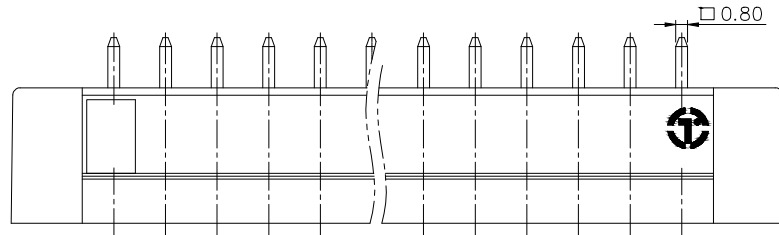

REVISION RECORD

REV	ECN	DESCRIPTION	DRFT	DATE

NOTES1:

UL Standard

- 1.Rated voltage/current : 300V / 8A
- 2.Withstanding voltage : AC1600V/1Min.

IEC Standard

1. Pollution Degree	2
Overvoltage Category	II
Rate Impulse Voltage(KV)	2.5KV
Rate Voltage(V)	250V
Rate Current(A)	7A

NOTES2:

- 1.Dimension shall be interpreted per ASME Y14.5-2009
- 2.Pitch : 3.5/3.81mm, Poles : N=02~22P
- 3.Operating temperature: -40°C~+105°C
- 4.Undimensioned tolerances:

Pitch range in mm	Nominal dimension range in mm							0.1/10	
	Over 6 TO 10	Over 10 TO 24	Over 30 TO 60	Over 60 TO 100	Over 100 TO 150	Over 150			
	±0.15	±0.20	±0.30	±0.30	±0.50	±0.70	±1.00	±1.30	±2*

5.RoHS Compliance

DETACHED LISTS	PART NO.:	拓宜 (上海) 工控电器设备有限公司			
	APPD:	NAME: 15E T Y V M - 3.5 / 3.81 - X X P - 1 Y - 00 A (H)			
	CHKD:	TITLE: CUSTOMER DRAWING		REV	DO
	DRFT:	DRAWING NO.:		SHEET	1/1
THIRD ANGLE PROJECTION		DO NOT SCALE DRAWING		SCALE	1:1

H
G
F
E
D
C
B
A

H
G
F
E
D
C
B
A