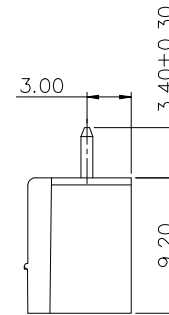

NOTES2:

- 1.Dimension shall be interpreted per ASME Y14.5-2009
- 2.Pitch : 3.5/3.81mm, Poles : N=02~22P
- 3.Operating temperature: -40°C~+105°C
- 4.Undimensioned tolerances:

Pitch range in mm	Nominal dimension range in mm							0.1/10	
	Over 6 TO 10	Over 10 TO 24	Over 30 TO 60	Over 60 TO 100	Over 100 TO 150	Over 150			
	±0.15	±0.20	±0.30	±0.30	±0.50	±0.70	±1.00	±1.30	±2*

5.RoHS Compliance

DETACHED LISTS	PART NO.:	拓宜 (上海) 工控电器设备有限公司			
	APPD:	NAME: 15E T Y V M - 3.5 / 3.81 - X X P - 1 Y - 00 A (H)			
	CHKD:	TITLE: CUSTOMER DRAWING		REV	DO
	DRFT:	DRAWING NO.:		SHEET	1/1
THIRD ANGLE PROJECTION		DO NOT SCALE DRAWING		SCALE	1:1