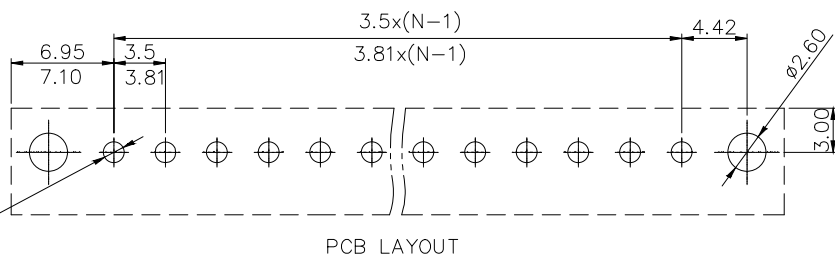

NOTES2:

- 1.Dimension shall be interpreted per ASME Y14.5-2009
- 2.Pitch : 3.5/3.81mm, Poles : N=02~22P
- 3.Operating temperature: -40°C~+105°C
- 4.Undimensioned tolerances:

Pitch range in mm	Nominal dimension range in mm							0.1/10	
	Over 6 TO 10	Over 10 TO 24	Over 30 TO 60	Over 60 TO 100	Over 100 TO 150	Over 150			
	±0.15	±0.20	±0.30	±0.30	±0.50	±0.70	±1.00	±1.30	±2*

5.RoHS Compliance

DETACHED LISTS	PART NO.:	拓宜 (上海) 工控电器设备有限公司			
	APPD:	NAME: 15E T Y V M - 3.5 / 3.81 - X X P - 1 Y - 00 A (H)			
	CHKD:	TITLE: CUSTOMER DRAWING		REV	DO
	DRFT:	DRAWING NO.:		SHEET	1/1
THIRD ANGLE PROJECTION		DO NOT SCALE DRAWING		SCALE	1:1