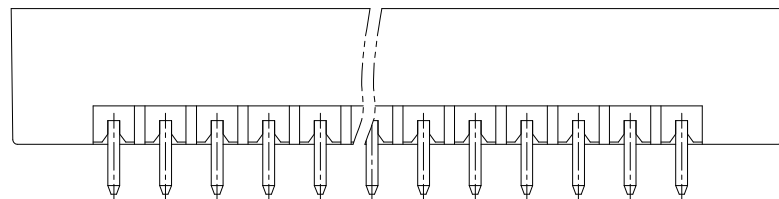

REVISION RECORD

REV	ECN	DESCRIPTION	DRFT	DATE

NOTES1:

UL Standard

- 1.Rated voltage/current : 300V / 8A
- 2.Withstanding voltage : AC1600V/1Min.

IEC Standard

1. Pollution Degree	2
Overvoltage Category	II
Rate Impulse Voltage(KV)	2.5KV
Rate Voltage(V)	250V
Rate Current(A)	7A

NOTES2:

- 1.Dimension shall be interpreted per ASME Y14.5-2009
- 2.Pitch : 3.5/3.81mm, Poles : N=02~22P
- 3.Operating temperature: -40°C~+105°C
- 4.Undimensioned tolerances:

Pitch range in mm	Nominal dimension range in mm							0.1/10	
	Over 6 TO 10	Over 10 TO 24	Over 30 TO 60	Over 60 TO 100	Over 100 TO 150	Over 150			
	±0.15	±0.20	±0.30	±0.30	±0.50	±0.70	±1.00	±1.30	±2*

5.RoHS Compliance

DETACHED LISTS	PART NO.:	拓宜 (上海) 工控电器设备有限公司			
	APPD:	NAME: 15E T Y V M - 3.5 / 3.81 - X X P - 1 Y - 00 A (H)			
	CHKD:	TITLE: CUSTOMER DRAWING		REV	DO
	DRFT:	DRAWING NO.:		SHEET	1/1
THIRD ANGLE PROJECTION		DO NOT SCALE DRAWING		SCALE	1:1

H
G
F
E
D
C
B
A

H
G
F
E
D
C
B
A