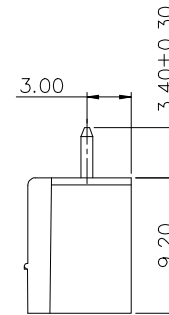

NOTES2:

- 1.Dimension shall be interpreted per ASME Y14.5-2009
- 2.Pitch : 3.5/3.81mm, Poles : N=02~22P
- 3.Operating temperature: -40°C~+105°C
- 4.Undimensioned tolerances:

Pitch range in mm	Nominal dimension range in mm							0.1/10
	Over 6 TO 10	Over 10 TO 24	Over 30 TO 60	Over 60 TO 100	Over 100 TO 150	Over 150 TO 300	Over 300 TO 600	
±0.15	±0.20	±0.30	±0.30	±0.50	±0.70	±1.00	±1.30	±2*

5.RoHS Compliance

DETACHED LISTS	PART NO.:	拓宜 (上海) 工控电器设备有限公司		
	APPD:	NAME: 15ETYVM-3.5/3.81-XXP-1Y-00A(H)		
	CHKD:	TITLE: CUSTOMER DRAWING		
	DRFT:	REV	DO	
	DRAWING NO.:		SHEET	1/1
THIRD ANGLE PROJECTION		DO NOT SCALE DRAWING	SCALE	1:1