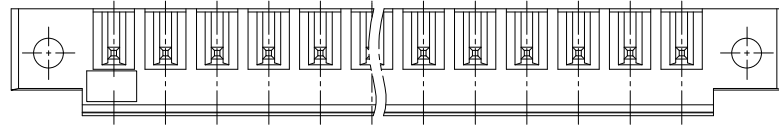

REVISION RECORD

REV	ECN	DESCRIPTION	DRFT	DATE

NOTES1:

UL Standard

- 1.Rated voltage/current : 300V / 8A
- 2.Withstanding voltage : AC1600V/1Min.

IEC Standard

1. Pollution Degree	2
Overvoltage Category	II
Rate Impulse Voltage(KV)	2.5KV
Rate Voltage(V)	250V
Rate Current(A)	7A

NOTES2:

- 1.Dimension shall be interpreted per ASME Y14.5-2009
- 2.Pitch : 3.5/3.81mm, Poles : N=02~22P
- 3.Operating temperature: -40°C~+105°C
- 4.Undimensioned tolerances:

Pitch range in mm	Nominal dimension range in mm							0.1/10
	Over 6 TO 10	Over 10 TO 24	Over 30 TO 60	Over 60 TO 100	Over 100 TO 150	Over 150 TO 300	Over 300 TO 600	
±0.15	±0.20	±0.30	±0.30	±0.50	±0.70	±1.00	±1.30	±2*

5.RoHS Compliance

DETACHED LISTS	PART NO.:	拓宜 (上海) 工控电器设备有限公司		
	APPD:	NAME: 15ETYVM-3.5/3.81-XXP-1Y-00A(H)		
	CHKD:	TITLE: CUSTOMER DRAWING		
	DRFT:	REV	DO	
	DRAWING NO.:		SHEET	1/1
THIRD ANGLE PROJECTION		DO NOT SCALE DRAWING	SCALE	1:1

H
G
F
E
D
C
B
A

H
G
F
E
D
C
B
A