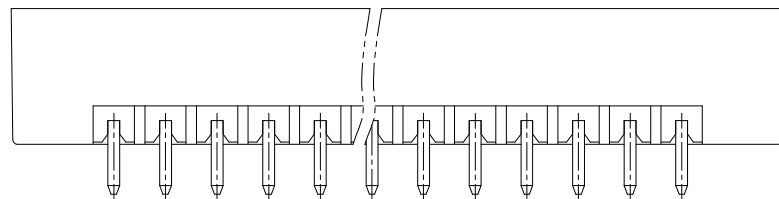

REVISION RECORD

REV	ECN	DESCRIPTION	DRFT	DATE

NOTES1:

UL Standard

- 1.Rated voltage/current : 300V / 8A
- 2.Withstanding voltage : AC1600V/1Min.

IEC Standard

1. Pollution Degree	2
Overvoltage Category	II
Rate Impulse Voltage(KV)	2.5KV
Rate Voltage(V)	250V
Rate Current(A)	7A

NOTES2:

- 1.Dimension shall be interpreted per ASME Y14.5-2009
- 2.Pitch : 3.5/3.81mm, Poles : N=02~22P
- 3.Operating temperature: -40°C~+105°C
- 4.Undimensioned tolerances:

Pitch range in mm	Nominal dimension range in mm							0.1/10
	Over 6 TO 10	Over 10 TO 24	Over 30 TO 60	Over 60 TO 100	Over 100 TO 150	Over 150 TO 300	Over 300 TO 600	
±0.15	±0.20	±0.30	±0.30	±0.50	±0.70	±1.00	±1.30	±2*

5.RoHS Compliance

DETACHED LISTS	PART NO.:	拓宜 (上海) 工控电器设备有限公司		
	APPD:	NAME: 15ETYVM-3.5/3.81-XXP-1Y-00A(H)		
	CHKD:	TITLE: CUSTOMER DRAWING		
	DRFT:	REV	DO	
	DRAWING NO.:		SHEET	1/1
THIRD ANGLE PROJECTION		DO NOT SCALE DRAWING	SCALE	1:1

H
G
F
E
D
C
B
A

H
G
F
E
D
C
B
A