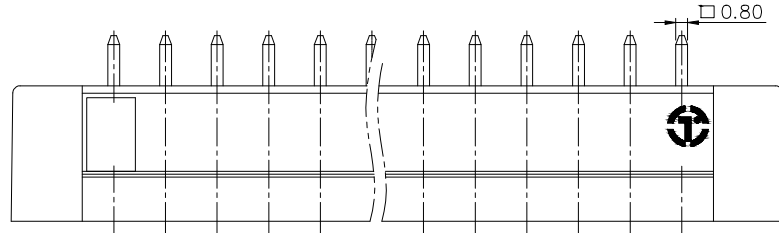

REVISION RECORD

REV	ECN	DESCRIPTION	DRFT	DATE

NOTES1:

UL Standard

- 1.Rated voltage/current : 300V / 8A
- 2.Withstanding voltage : AC1600V/1Min.

IEC Standard

1. Pollution Degree	2
Overvoltage Category	II
Rate Impulse Voltage(KV)	2.5KV
Rate Voltage(V)	250V
Rate Current(A)	7A

NOTES2:

- 1.Dimension shall be interpreted per ASME Y14.5-2009
- 2.Pitch : 3.5/3.81mm, Poles : N=02~22P
- 3.Operating temperature: -40°C~+105°C
- 4.Undimensioned tolerances:

Pitch range in mm	Nominal dimension range in mm							0.1/10
	Over 6 TO 10	Over 10 TO 24	Over 30 TO 60	Over 60 TO 100	Over 100 TO 150	Over 150 TO 300	Over 300 TO 600	
±0.15	±0.20	±0.30	±0.30	±0.50	±0.70	±1.00	±1.30	±2*

5.RoHS Compliance

DETACHED LISTS	PART NO.:	拓宜 (上海) 工控电器设备有限公司		
	APPD:	NAME: 15ETYVM-3.5/3.81-XXP-1Y-00A(H)		
	CHKD:	TITLE: CUSTOMER DRAWING		
	DRFT:	REV	DO	
	DRAWING NO.:		SHEET	1/1
THIRD ANGLE PROJECTION		DO NOT SCALE DRAWING	SCALE	1:1

H
G
F
E
D
C
B
A

H
G
F
E
D
C
B
A