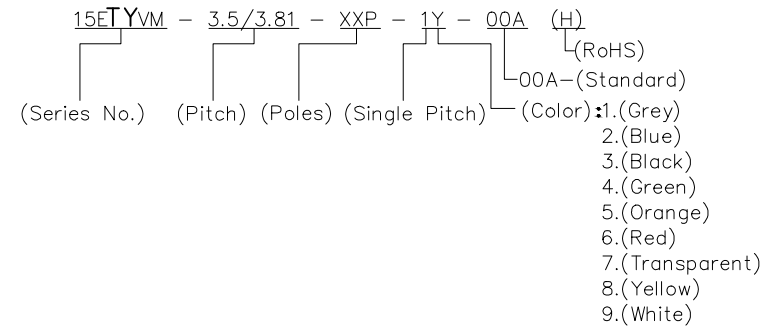

REVISION RECORD

REV	ECN	DESCRIPTION	DRFT	DATE

NOTES1:

UL Standard

- 1.Rated voltage/current : 300V / 8A
- 2.Withstanding voltage : AC1600V/1Min.

IEC Standard

1. Pollution Degree	2
Overvoltage Category	II
Rate Impulse Voltage(KV)	2.5KV
Rate Voltage(V)	250V
Rate Current(A)	7A

NOTES2:

- 1.Dimension shall be interpreted per ASME Y14.5-2009
- 2.Pitch : 3.5/3.81mm, Poles : N=02~22P
- 3.Operating temperature: -40°C~+105°C
- 4.Undimensioned tolerances:

Pitch range in mm	Nominal dimension range in mm							0.1/10
	Over 6 TO 10	Over 10 TO 24	Over 30 TO 60	Over 60 TO 100	Over 100 TO 150	Over 150 TO 300	Over 300 TO 600	
±0.15	±0.20	±0.30	±0.30	±0.50	±0.70	±1.00	±1.30	±2*

5.RoHS Compliance

DETACHED LISTS	PART NO.:	拓宜 (上海) 工控电器设备有限公司		
	APPD:	NAME: 15ETYVM-3.5/3.81-XXP-1Y-00A(H)		
	CHKD:	TITLE: CUSTOMER DRAWING		
	DRFT:	REV	DO	
	DRAWING NO.:		SHEET	1/1
THIRD ANGLE PROJECTION		DO NOT SCALE DRAWING	SCALE	1:1

H
G
F
E
D
C
B
A

H
G
F
E
D
C
B
A