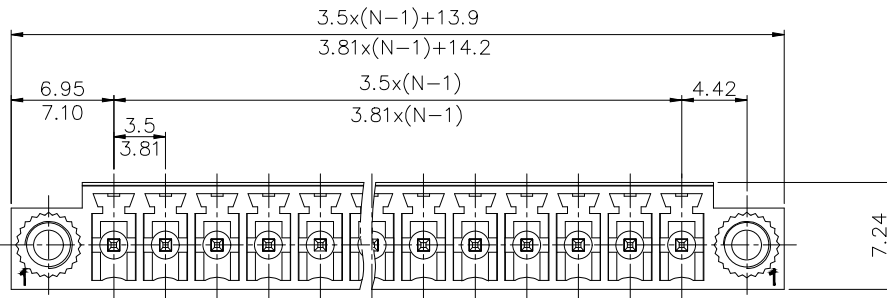

NOTES2:

- 1.Dimension shall be interpreted per ASME Y14.5-2009
- 2.Pitch : 3.5/3.81mm, Poles : N=02~22P
- 3.Operating temperature: -40°C~+105°C
- 4.Undimensioned tolerances:

Pitch range in mm	Nominal dimension range in mm							0.1/10
	Over 6 TO 10	Over 10 TO 24	Over 30 TO 60	Over 60 TO 100	Over 100 TO 150	Over 150 TO 300	Over 300 TO 600	
±0.15	±0.20	±0.30	±0.30	±0.50	±0.70	±1.00	±1.30	±2*

5.RoHS Compliance

DETACHED LISTS	PART NO.:	拓宜 (上海) 工控电器设备有限公司		
	APPD:	NAME: 15ETYVM-3.5/3.81-XXP-1Y-00A(H)		
	CHKD:	TITLE: CUSTOMER DRAWING		
	DRFT:	REV	DO	
	DRAWING NO.:		SHEET	1/1
THIRD ANGLE PROJECTION		DO NOT SCALE DRAWING	SCALE	1:1