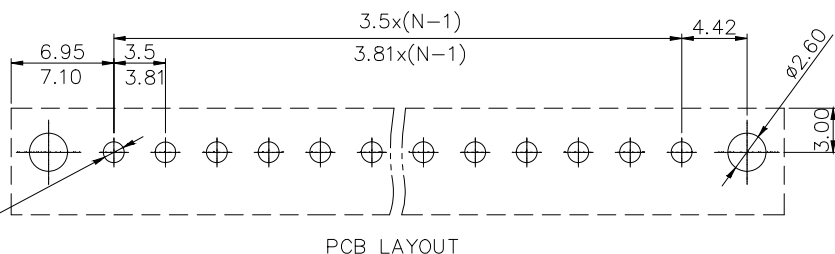

NOTES2:

- 1.Dimension shall be interpreted per ASME Y14.5-2009
- 2.Pitch : 3.5/3.81mm, Poles : N=02~22P
- 3.Operating temperature: -40°C~+105°C
- 4.Undimensioned tolerances:

Pitch range in mm	Nominal dimension range in mm							0.1/10
	Over 6 TO 10	Over 10 TO 24	Over 30 TO 60	Over 60 TO 100	Over 100 TO 150	Over 150 TO 300	Over 300 TO 600	
±0.15	±0.20	±0.30	±0.30	±0.50	±0.70	±1.00	±1.30	±2*

5.RoHS Compliance

DETACHED LISTS	PART NO.:	拓宜 (上海) 工控电器设备有限公司		
	APPD:	NAME: 15ETYVM-3.5/3.81-XXP-1Y-00A(H)		
	CHKD:	TITLE: CUSTOMER DRAWING		
	DRFT:	REV	DO	
	DRAWING NO.:		SHEET	1/1
THIRD ANGLE PROJECTION		DO NOT SCALE DRAWING	SCALE	1:1