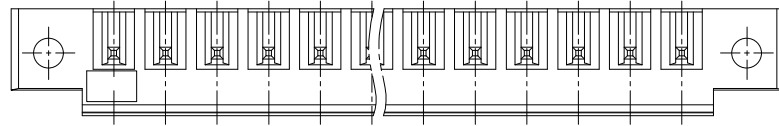

REVISION RECORD

REV	ECN	DESCRIPTION	DRFT	DATE

NOTES1:

UL Standard

- 1.Rated voltage/current : 300V / 8A
- 2.Withstanding voltage : AC1600V/1Min.

IEC Standard

1. Pollution Degree	2
Overvoltage Category	II
Rate Impulse Voltage(KV)	2.5KV
Rate Voltage(V)	250V
Rate Current(A)	7A

NOTES2:

- 1.Dimension shall be interpreted per ASME Y14.5-2009
- 2.Pitch : 3.5/3.81mm, Poles : N=02~22P
- 3.Operating temperature: -40°C~+105°C
- 4.Undimensioned tolerances:

Pitch range in mm	Nominal dimension range in mm							0.1/10
	Over 6 TO 10	Over 10 TO 24	Over 30 TO 60	Over 60 TO 100	Over 100 TO 150	Over 150		
±0.15	±0.20	±0.30	±0.30	±0.50	±0.70	±1.00	±1.30	±2*

5.RoHS Compliance

DETACHED LISTS	PART NO.:	拓宜 (上海) 工控电器设备有限公司		
	APPD:	NAME: 15E T Y V M - 3.5 / 3.81 - X X P - 1 Y - 0 0 A (H)		
	CHKD:	TITLE: CUSTOMER DRAWING		
	DRFT:	REV	DO	
	DRAWING NO.:		SHEET	1/1
THIRD ANGLE PROJECTION		DO NOT SCALE DRAWING	SCALE	1:1

H
G
F
E
D
C
B
A

H
G
F
E
D
C
B
A