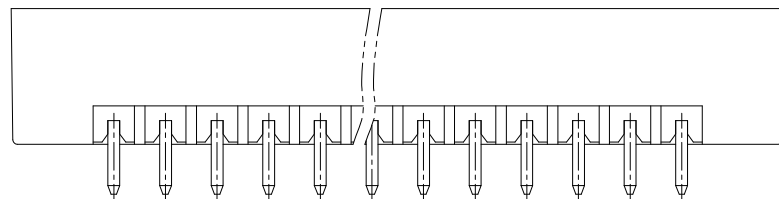

REVISION RECORD

REV	ECN	DESCRIPTION	DRFT	DATE

NOTES1:

UL Standard

- 1.Rated voltage/current : 300V / 8A
- 2.Withstanding voltage : AC1600V/1Min.

IEC Standard

1. Pollution Degree	2
Overvoltage Category	II
Rate Impulse Voltage(KV)	2.5KV
Rate Voltage(V)	250V
Rate Current(A)	7A

NOTES2:

- 1.Dimension shall be interpreted per ASME Y14.5-2009
- 2.Pitch : 3.5/3.81mm, Poles : N=02~22P
- 3.Operating temperature: -40°C~+105°C
- 4.Undimensioned tolerances:

Pitch range in mm	Nominal dimension range in mm							0.1/10
	Over 6 TO 10	Over 10 TO 24	Over 30 TO 60	Over 60 TO 100	Over 100 TO 150	Over 150		
±0.15	±0.20	±0.30	±0.30	±0.50	±0.70	±1.00	±1.30	±2*

5.RoHS Compliance

DETACHED LISTS	PART NO.:	拓宜 (上海) 工控电器设备有限公司		
	APPD:	NAME: 15E T Y V M - 3.5 / 3.81 - X X P - 1 Y - 0 0 A (H)		
	CHKD:	TITLE: CUSTOMER DRAWING		
	DRFT:	REV	DO	
	DRAWING NO.:		SHEET	1/1
THIRD ANGLE PROJECTION		DO NOT SCALE DRAWING	SCALE	1:1

H
G
F
E
D
C
B
A

H
G
F
E
D
C
B
A