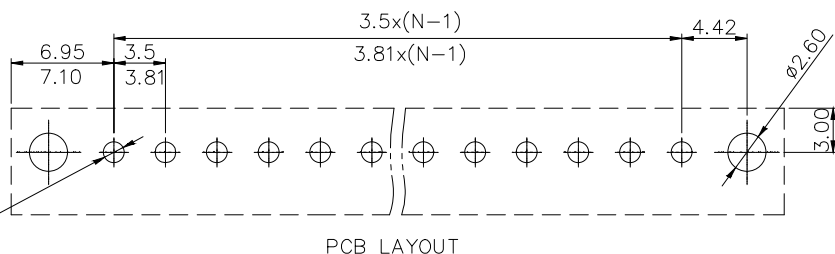

NOTES2:

- 1.Dimension shall be interpreted per ASME Y14.5-2009
- 2.Pitch : 3.5/3.81mm, Poles : N=02~22P
- 3.Operating temperature: -40°C~+105°C
- 4.Undimensioned tolerances:

Pitch range in mm	Nominal dimension range in mm							0.1/10
	Over 6 TO 10	Over 10 TO 24	Over 30 TO 60	Over 60 TO 100	Over 100 TO 150	Over 150		
±0.15	±0.20	±0.30	±0.30	±0.50	±0.70	±1.00	±1.30	±2*

5.RoHS Compliance

DETACHED LISTS	PART NO.:	拓宜 (上海) 工控电器设备有限公司		
	APPD:	NAME: 15E T Y V M - 3.5 / 3.81 - X X P - 1 Y - 0 0 A (H)		
	CHKD:	TITLE: CUSTOMER DRAWING		
	DRFT:	REV	DO	
	DRAWING NO.:		SHEET	1/1
THIRD ANGLE PROJECTION		DO NOT SCALE DRAWING	SCALE	1:1