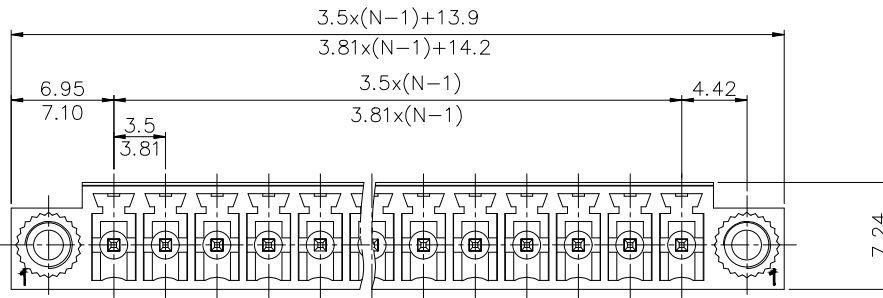

NOTES2:

- 1.Dimension shall be interpreted per ASME Y14.5-2009
- 2.Pitch : 3.5/3.81mm, Poles : N=02~22P
- 3.Operating temperature: -40°C~+105°C
- 4.Undimensioned tolerances:

Pitch range in mm	Nominal dimension range in mm							0.1/10
	Over 6 TO 10	Over 10 TO 24	Over 30 TO 60	Over 60 TO 100	Over 100 TO 150	Over 150		
±0.15	±0.20	±0.30	±0.30	±0.50	±0.70	±1.00	±1.30	±2*

5.RoHS Compliance

DETACHED LISTS	PART NO.:	拓宜 (上海) 工控电器设备有限公司		
	APPD:	NAME: 15E T Y V M - 3.5 / 3.81 - X X P - 1 Y - 0 0 A (H)		
	CHKD:	TITLE: CUSTOMER DRAWING		
	DRFT:	REV	DO	
	DRAWING NO.:		SHEET	1/1
THIRD ANGLE PROJECTION		DO NOT SCALE DRAWING	SCALE	1:1