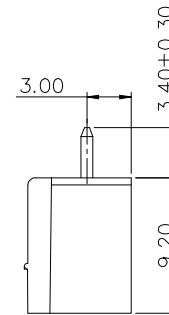

NOTES2:

- 1.Dimension shall be interpreted per ASME Y14.5-2009
- 2.Pitch : 3.5/3.81mm, Poles : N=02~22P
- 3.Operating temperature: -40°C~+105°C
- 4.Undimensioned tolerances:

Pitch range in mm	Nominal dimension range in mm							0.1/10
	Over 6 TO 10	Over 10 TO 24	Over 30 TO 60	Over 60 TO 100	Over 100 TO 150	Over 150		
±0.15	±0.20	±0.30	±0.30	±0.50	±0.70	±1.00	±1.30	±2*

5.RoHS Compliance

DETACHED LISTS	PART NO.:	拓宜 (上海) 工控电器设备有限公司		
	APPD:	NAME: 15E T Y V M - 3.5 / 3.81 - X X P - 1 Y - 0 0 A (H)		
	CHKD:	TITLE: CUSTOMER DRAWING		
	DRFT:	REV	DO	
	DRAWING NO.:		SHEET	1/1
THIRD ANGLE PROJECTION		DO NOT SCALE DRAWING	SCALE	1:1