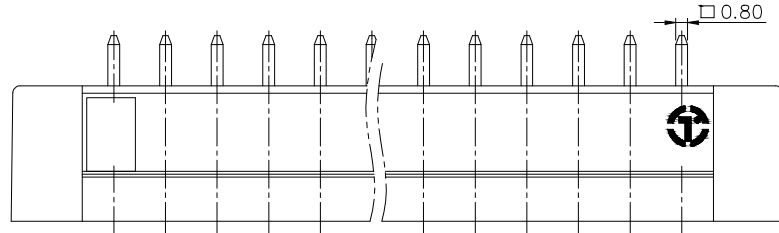

REVISION RECORD

REV	ECN	DESCRIPTION	DRFT	DATE

NOTES1:

UL Standard

- 1.Rated voltage/current : 300V / 8A
- 2.Withstanding voltage : AC1600V/1Min.

IEC Standard

1. Pollution Degree	2
Overvoltage Category	II
Rate Impulse Voltage(KV)	2.5KV
Rate Voltage(V)	250V
Rate Current(A)	7A

NOTES2:

- 1.Dimension shall be interpreted per ASME Y14.5-2009
- 2.Pitch : 3.5/3.81mm, Poles : N=02~22P
- 3.Operating temperature: -40°C~+105°C
- 4.Undimensioned tolerances:

Pitch range in mm	Nominal dimension range in mm							0.1/10
	Over 6 TO 10	Over 10 TO 24	Over 30 TO 60	Over 60 TO 100	Over 100 TO 150	Over 150		
±0.15	±0.20	±0.30	±0.30	±0.50	±0.70	±1.00	±1.30	±2*

5.RoHS Compliance

DETACHED LISTS	PART NO.:	拓宜 (上海) 工控电器设备有限公司		
	APPD:	NAME: 15E T Y V M - 3.5 / 3.81 - X X P - 1 Y - 0 0 A (H)		
	CHKD:	TITLE: CUSTOMER DRAWING		
	DRFT:	REV	DO	
	DRAWING NO.:		SHEET	1/1
THIRD ANGLE PROJECTION		DO NOT SCALE DRAWING	SCALE	1:1

H
G
F
E
D
C
B
A

H
G
F
E
D
C
B
A