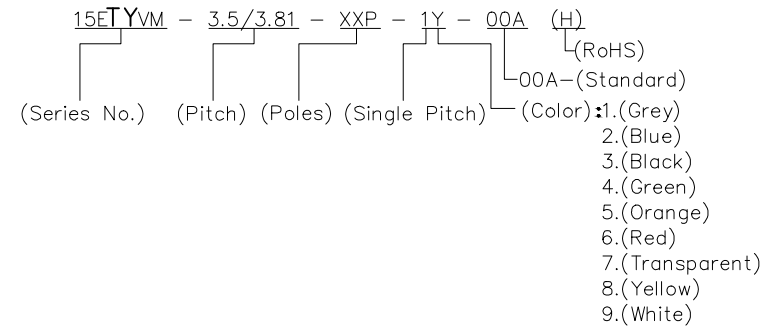

REVISION RECORD

REV	ECN	DESCRIPTION	DRFT	DATE

NOTES1:

UL Standard

- 1.Rated voltage/current : 300V / 8A
- 2.Withstanding voltage : AC1600V/1Min.

IEC Standard

1. Pollution Degree	2
Overvoltage Category	II
Rate Impulse Voltage(KV)	2.5KV
Rate Voltage(V)	250V
Rate Current(A)	7A

NOTES2:

- 1.Dimension shall be interpreted per ASME Y14.5-2009
- 2.Pitch : 3.5/3.81mm, Poles : N=02~22P
- 3.Operating temperature: -40°C~+105°C
- 4.Undimensioned tolerances:

Pitch range in mm	Nominal dimension range in mm							0.1/10
	Over 6 TO 10	Over 10 TO 24	Over 30 TO 60	Over 60 TO 100	Over 100 TO 150	Over 150		
±0.15	±0.20	±0.30	±0.30	±0.50	±0.70	±1.00	±1.30	±2*

5.RoHS Compliance

DETACHED LISTS	PART NO.:	拓宜 (上海) 工控电器设备有限公司		
	APPD:	NAME: 15E T Y V M - 3.5 / 3.81 - X X P - 1 Y - 0 0 A (H)		
	CHKD:	TITLE: CUSTOMER DRAWING		
	DRFT:	REV	DO	
	DRAWING NO.:		SHEET	1/1
THIRD ANGLE PROJECTION		DO NOT SCALE DRAWING	SCALE	1:1

H
G
F
E
D
C
B
A

H
G
F
E
D
C
B
A