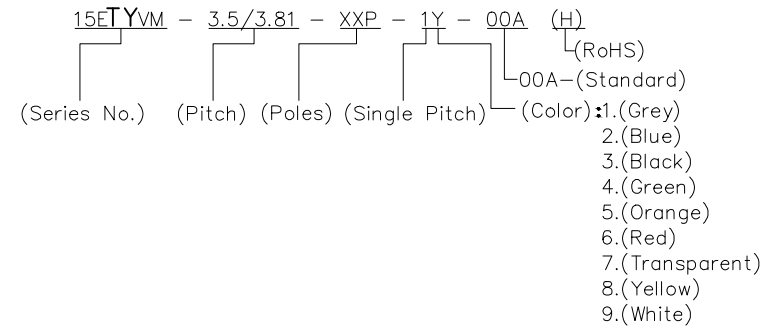

REVISION RECORD

REV	ECN	DESCRIPTION	DRFT	DATE

NOTES1:

UL Standard

- 1.Rated voltage/current : 300V / 8A
- 2.Withstanding voltage : AC1600V/1Min.

IEC Standard

1. Pollution Degree	2
Overvoltage Category	II
Rate Impulse Voltage(KV)	2.5KV
Rate Voltage(V)	250V
Rate Current(A)	7A

NOTES2:

- 1.Dimension shall be interpreted per ASME Y14.5-2009
- 2.Pitch : 3.5/3.81mm, Poles : N=02~22P
- 3.Operating temperature: -40°C~+105°C
- 4.Undimensioned tolerances:

Pitch range in mm	Nominal dimension range in mm							0.1/10
	Over 6 TO 6	Over 10 TO 10	Over 10 TO 24	Over 30 TO 30	Over 60 TO 100	Over 100 TO 150	Over 150 TO 150	
±0.15	±0.20	±0.30	±0.30	±0.50	±0.70	±1.00	±1.30	±2*

5.RoHS Compliance

DETACHED LISTS	PART NO.:	拓宜 (上海) 工控电器设备有限公司		
	APPD:	NAME: 15E T YVM-3.5/3.81-XXP-1Y-00A(H)		
	CHKD:	TITLE: CUSTOMER DRAWING		
	DRFT:	REV	DO	SHEET
THIRD ANGLE PROJECTION		DRAWING NO.:	SCALE	1/1
		MM (INCH)	DO NOT SCALE DRAWING	SCALE 1:1