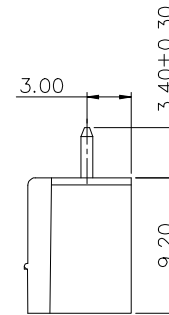

NOTES2:

- 1.Dimension shall be interpreted per ASME Y14.5-2009
- 2.Pitch : 3.5/3.81mm, Poles : N=02~22P
- 3.Operating temperature: -40°C~+105°C
- 4.Undimensioned tolerances:

Pitch range in mm	Nominal dimension range in mm							0.1/10
	Over 6 TO 6	Over 10 TO 10	Over 10 TO 24	Over 30 TO 30	Over 60 TO 100	Over 100 TO 150	Over 150 TO 150	
±0.15	±0.20	±0.30	±0.30	±0.50	±0.70	±1.00	±1.30	±2*

5.RoHS Compliance

DETACHED LISTS	PART NO.:	拓宜 (上海) 工控电器设备有限公司		
	APPD:	NAME: 15E T YVM-3.5/3.81-XXP-1Y-00A(H)		
	CHKD:	TITLE: CUSTOMER DRAWING		
	DRFT:	REV	DO	SHEET
THIRD ANGLE PROJECTION		DRAWING NO.:	SCALE	1/1
		MM (INCH)	DO NOT SCALE DRAWING	SCALE 1:1