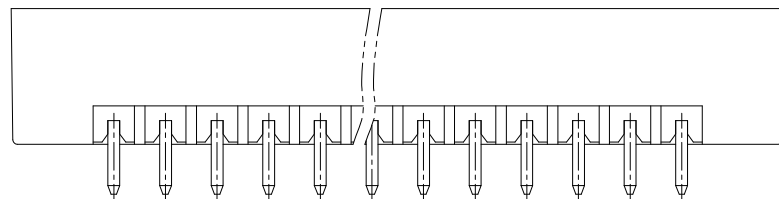

REVISION RECORD

REV	ECN	DESCRIPTION	DRFT	DATE

NOTES1:

UL Standard

- 1.Rated voltage/current : 300V / 8A
- 2.Withstanding voltage : AC1600V/1Min.

IEC Standard

1. Pollution Degree	2
Overvoltage Category	II
Rate Impulse Voltage(KV)	2.5KV
Rate Voltage(V)	250V
Rate Current(A)	7A

NOTES2:

- 1.Dimension shall be interpreted per ASME Y14.5-2009
- 2.Pitch : 3.5/3.81mm, Poles : N=02~22P
- 3.Operating temperature: -40°C~+105°C
- 4.Undimensioned tolerances:

Pitch range in mm	Nominal dimension range in mm							0.1/10
	Over 6 TO 6	Over 10 TO 10	Over 10 TO 24	Over 30 TO 30	Over 60 TO 100	Over 100 TO 150	Over 150 TO 150	
±0.15	±0.20	±0.30	±0.30	±0.50	±0.70	±1.00	±1.30	±2*

5.RoHS Compliance

DETACHED LISTS	PART NO.:	拓宜 (上海) 工控电器设备有限公司		
	APPD:	NAME: 15E T YVM-3.5/3.81-XXP-1Y-00A(H)		
	CHKD:	TITLE: CUSTOMER DRAWING		
	DRFT:	REV	DO	SHEET
THIRD ANGLE PROJECTION		DRAWING NO.:	SCALE	1/1
		MM (INCH)	DO NOT SCALE DRAWING	SCALE 1:1