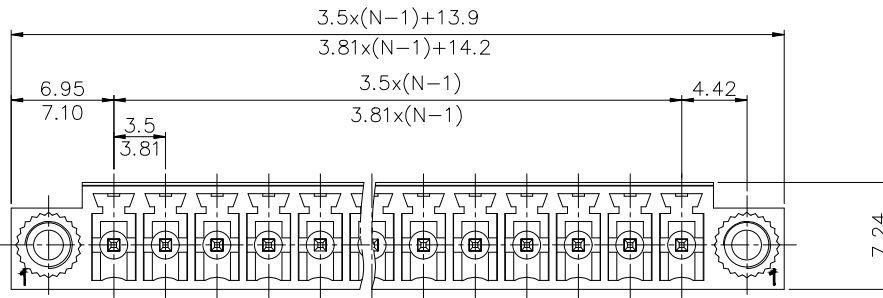

NOTES2:

- 1.Dimension shall be interpreted per ASME Y14.5-2009
- 2.Pitch : 3.5/3.81mm, Poles : N=02~22P
- 3.Operating temperature: -40°C~+105°C
- 4.Undimensioned tolerances:

Pitch range in mm	Nominal dimension range in mm							0.1/10
	Over 6 TO 6	Over 10 TO 10	Over 10 TO 24	Over 30 TO 30	Over 60 TO 100	Over 100 TO 150	Over 150 TO 150	
±0.15	±0.20	±0.30	±0.30	±0.50	±0.70	±1.00	±1.30	±2*

5.RoHS Compliance

DETACHED LISTS	PART NO.:	拓宜 (上海) 工控电器设备有限公司		
	APPD:	NAME: 15E T YVM-3.5/3.81-XXP-1Y-00A(H)		
	CHKD:	TITLE: CUSTOMER DRAWING		
	DRFT:	REV	DO	SHEET
THIRD ANGLE PROJECTION		DRAWING NO.:	SCALE	1/1
		MM (INCH)	DO NOT SCALE DRAWING	SCALE 1:1