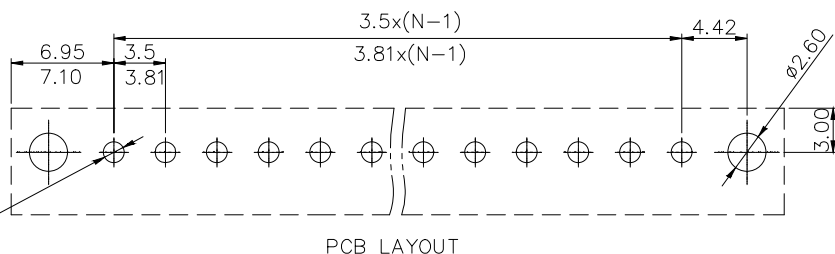

REVISION RECORD

REV	ECN	DESCRIPTION	DRFT	DATE

NOTES1:

UL Standard

- 1.Rated voltage/current : 300V / 8A
- 2.Withstanding voltage : AC1600V/1Min.

IEC Standard

1. Pollution Degree	2
Overvoltage Category	<b>II</b>
Rate Impulse Voltage(KV)	2.5KV
Rate Voltage(V)	250V
Rate Current(A)	7A

NOTES2:

- 1.Dimension shall be interpreted per ASME Y14.5-2009
- 2.Pitch : 3.5/3.81mm, Poles : N=02~22P
- 3.Operating temperature: -40°C~+105°C
- 4.Undimensioned tolerances:

Pitch range in mm	Nominal dimension range in mm							0.1/10
	Over 6 TO 6	Over 10 TO 10	Over 10 TO 24	Over 30 TO 30	Over 60 TO 100	Over 100 TO 150	Over 150 TO 150	
±0.15	±0.20	±0.30	±0.30	±0.50	±0.70	±1.00	±1.30	±2*

5.RoHS Compliance

DETACHED LISTS	PART NO.:	拓宜 (上海) 工控电器设备有限公司		
	APPD:	NAME: 15E T YVM-3.5/3.81-XXP-1Y-00A(H)		
	CHKD:	TITLE: CUSTOMER DRAWING		
	DRFT:	REV	DO	SHEET
THIRD ANGLE PROJECTION		DRAWING NO.:	SCALE	1/1
		MM (INCH)	DO NOT SCALE DRAWING	SCALE 1:1