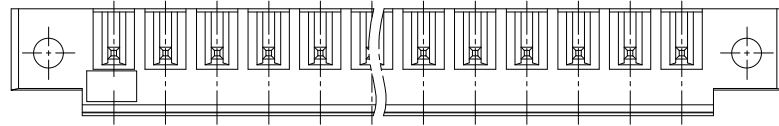

REVISION RECORD

REV	ECN	DESCRIPTION	DRFT	DATE

NOTES1:

UL Standard

- 1.Rated voltage/current : 300V / 8A
- 2.Withstanding voltage : AC1600V/1Min.

IEC Standard

1. Pollution Degree	2
Overvoltage Category	II
Rate Impulse Voltage(KV)	2.5KV
Rate Voltage(V)	250V
Rate Current(A)	7A

NOTES2:

- 1.Dimension shall be interpreted per ASME Y14.5-2009
- 2.Pitch : 3.5/3.81mm, Poles : N=02~22P
- 3.Operating temperature: -40°C~+105°C
- 4.Undimensioned tolerances:

Pitch range in mm	Nominal dimension range in mm							0.1/10
	Over 6 TO 6	Over 10 TO 10	Over 10 TO 24	Over 30 TO 30	Over 60 TO 100	Over 100 TO 150	Over 150 TO 150	
±0.15	±0.20	±0.30	±0.30	±0.50	±0.70	±1.00	±1.30	±2*

5.RoHS Compliance

DETACHED LISTS	PART NO.:	拓宜 (上海) 工控电器设备有限公司		
	APPD:	NAME: 15E T YVM-3.5/3.81-XXP-1Y-00A(H)		
	CHKD:	TITLE: CUSTOMER DRAWING		
	DRFT:	REV	DO	SHEET
THIRD ANGLE PROJECTION		DRAWING NO.:	SCALE	1/1
		MM (INCH)	DO NOT SCALE DRAWING	SCALE 1:1