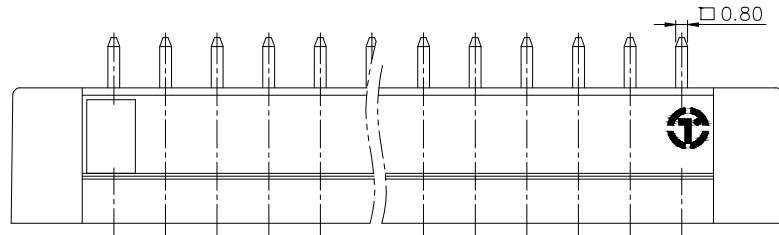

REVISION RECORD

REV	ECN	DESCRIPTION	DRFT	DATE

NOTES1:

UL Standard

- 1.Rated voltage/current : 300V / 8A
- 2.Withstanding voltage : AC1600V/1Min.

IEC Standard

1. Pollution Degree	2
Overvoltage Category	II
Rate Impulse Voltage(KV)	2.5KV
Rate Voltage(V)	250V
Rate Current(A)	7A

NOTES2:

- 1.Dimension shall be interpreted per ASME Y14.5-2009
- 2.Pitch : 3.5/3.81mm, Poles : N=02~22P
- 3.Operating temperature: -40°C~+105°C
- 4.Undimensioned tolerances:

Pitch range in mm	Nominal dimension range in mm							0.1/10
	Over 6 TO 6	Over 10 TO 10	Over 10 TO 24	Over 30 TO 30	Over 60 TO 100	Over 100 TO 150	Over 150 TO 150	
±0.15	±0.20	±0.30	±0.30	±0.50	±0.70	±1.00	±1.30	±2*

5.RoHS Compliance

DETACHED LISTS	PART NO.:	拓宜 (上海) 工控电器设备有限公司		
	APPD:	NAME: 15E T YVM-3.5/3.81-XXP-1Y-00A(H)		
	CHKD:	TITLE: CUSTOMER DRAWING		
	DRFT:	REV	DO	SHEET
THIRD ANGLE PROJECTION		DRAWING NO.:	SCALE	1/1
		MM (INCH)	DO NOT SCALE DRAWING	SCALE 1:1