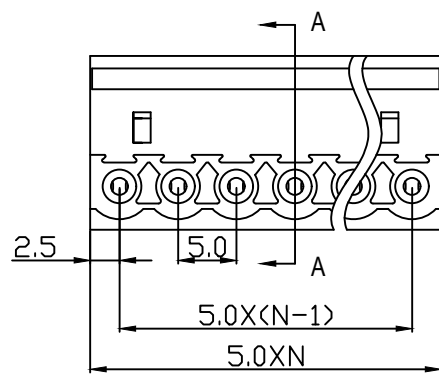

REV	DESCRIPTION	DRFT	DATE

Electrical:

UL Standard

1. Rated voltage: 300V
2. Rated current: 15A
3. Torque value: M2.5, 3.54Lb.in
4. Wire range: 28~12AWG

IEC Standard

1. Rated voltage: 320V
2. Rated current: 20A
3. Torque value: M2.5, 0.4N.m
4. Wire range: 2.5mm<sup>2</sup>

Notes :

1. Dimension shall be interpreted per ASME Y14.5-2009
2. Stripping length : 7~8mm
3. Withstanding voltage : AC1600V/1Min.
4. Operating temperature : -40°C~+105°C
5. RoHS Compliance
6. Safety Approval :
7. Undimensioned Tolerances:

Pitch Range In mm	Nominal Dimension Range In mm	∓	∩	∇				
≤6	6 ~ 10	10 ~ 24	≤30	30 ~ 60	60 ~ 100	100 ~ 150	>150	0.1/10
±0.15 ±0.20 ±0.30 ±0.30 ±0.50 ±0.70 ±1.00 ±1.30 ±2'								

ITEM	NAME OF PART	MATERIAL	NOTES
5	Cage	Brass	Ni Plated
4	Screw	Steel	Cr <sup>3+</sup> Zn Plated
3	Contact	Phosphor Bronze	
2	Cover	PA66	UL94V-0
1	Housing	PA66	UL94V-0