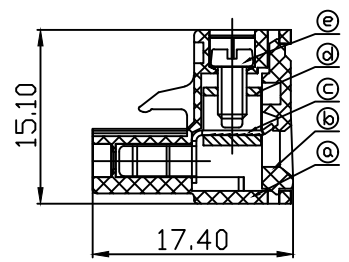

REV	DESCRIPTION	DRFT	DATE

Electrical:

UL Standard

1. Rated voltage: 300V
2. Rated current: 15A
3. Torque value: M2.5, 3.54Lb.in
4. Wire range: 28~12AWG

IEC Standard

1. Rated voltage: 320V
2. Rated current: 20A
3. Torque value: M2.5, 0.4N.m
4. Wire range: 2.5mm<sup>2</sup>

Notes :

1. Dimension shall be interpreted per ASME Y14.5-2009
2. Stripping length : 7~8mm
3. Withstanding voltage : AC1600V/1Min.
4. Operating temperature : -40°C~+105°C
5. RoHS Compliance
6. Safety Approval :
7. Undimensioned Tolerances:

Pitch Range In mm	Nominal Dimension Range In mm	∓	∩	∇				
≤6	6 ~ 10	10 ~ 24	≤30	30 ~ 60	60 ~ 100	100 ~ 150	>150	0.1/10
±0.15 ±0.20 ±0.30 ±0.30 ±0.50 ±0.70 ±1.00 ±1.30 ±2'								

ITEM	NAME OF PART	MATERIAL	NOTES
5	Cage	Brass	Ni Plated
4	Screw	Steel	Cr <sup>3+</sup> Zn Plated
3	Contact	Phosphor Bronze	
2	Cover	PA66	UL94V-0
1	Housing	PA66	UL94V-0