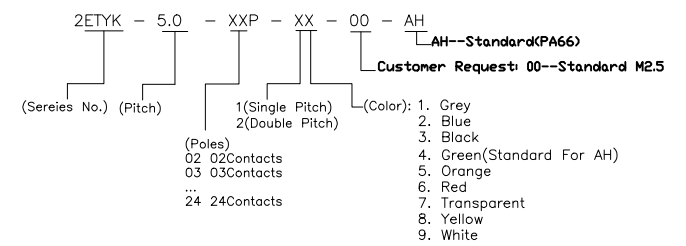

Notes :

1. Dimension shall be interpreted per ASME Y14.5-2009
2. Stripping length : 7~8mm
3. Withstanding voltage : AC1600V/1Min.
4. Operating temperature : -40°C~+105°C
5. RoHS Compliance
6. Safety Approval :
7. Undimensioned Tolerances:

Pitch Range In mm	Nominal Dimension Range In mm	∓	∩	∇				
≤6	6 ~ 10	10 ~ 24	≤30	30 ~ 60	60 ~ 100	100 ~ 150	>150	0.1/10
±0.15 ±0.20 ±0.30 ±0.30 ±0.50 ±0.70 ±1.00 ±1.30 ±2'