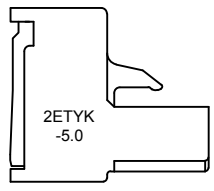

REV	DESCRIPTION	DRFT	DATE

Electrical:

UL Standard

1. Rated voltage: 300V
2. Rated current: 15A
3. Torque value: M2.5, 3.54Lb.in
4. Wire range: 28~12AWG

IEC Standard

1. Rated voltage: 320V
2. Rated current: 20A
3. Torque value: M2.5, 0.4N.m
4. Wire range: 2.5mm²

Notes :

1. Dimension shall be interpreted per ASME Y14.5-2009
2. Stripping length : 7~8mm
3. Withstanding voltage : AC1600V/1Min.
4. Operating temperature : -40°C~+105°C
5. RoHS Compliance
6. Safety Approval :
7. Undimensioned Tolerances:

Pitch Range In mm	Nominal Dimension Range In mm	∓	∩	∇				
≤6	6 ~ 10	10 ~ 24	≤30	30 ~ 60	60 ~ 100	100 ~ 150	>150	0.1/10
±0.15 ±0.20 ±0.30 ±0.30 ±0.50 ±0.70 ±1.00 ±1.30 ±2'								

ITEM	NAME OF PART	MATERIAL	NOTES
5	Cage	Brass	Ni Plated
4	Screw	Steel	Cr ³⁺ Zn Plated
3	Contact	Phosphor Bronze	
2	Cover	PA66	UL94V-0
1	Housing	PA66	UL94V-0