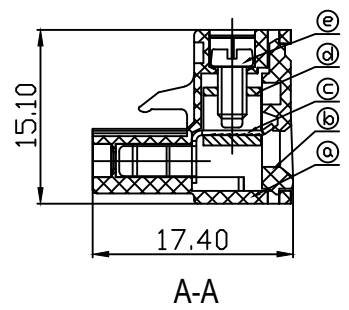

REV	DESCRIPTION	DRFT	DATE

Electrical:

UL Standard

1. Rated voltage: 300V
2. Rated current: 15A
3. Torque value: M2.5, 3.54Lb.in
4. Wire range: 28~12AWG

IEC Standard

1. Rated voltage: 320V
2. Rated current: 20A
3. Torque value: M2.5, 0.4N.m
4. Wire range: 2.5mm²

Notes :

1. Dimension shall be interpreted per ASME Y14.5-2009
2. Stripping length : 7~8mm
3. Withstanding voltage : AC1600V/1Min.
4. Operating temperature : -40°C~+105°C
5. RoHS Compliance
6. Safety Approval :
7. Undimensioned Tolerances:

Pitch Range In mm	Nominal Dimension Range In mm	∓	∩	∇				
≤6	6 ~ 10	10 ~ 24	≤30	30 ~ 60	60 ~ 100	100 ~ 150	>150	0.1/10
±0.15 ±0.20 ±0.30 ±0.30 ±0.50 ±0.70 ±1.00 ±1.30 ±2'								

ITEM	NAME OF PART	MATERIAL	NOTES
5	Cage	Brass	Ni Plated
4	Screw	Steel	Cr ³⁺ Zn Plated
3	Contact	Phosphor Bronze	
2	Cover	PA66	UL94V-0
1	Housing	PA66	UL94V-0