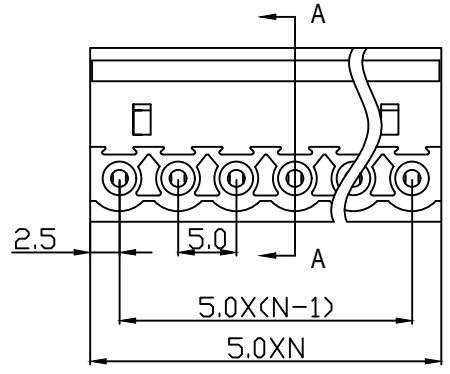

REV	DESCRIPTION	DRFT	DATE

Electrical:

UL Standard

1. Rated voltage: 300V
2. Rated current: 15A
3. Torque value: M2.5, 3.54Lb.in
4. Wire range: 28~12AWG

IEC Standard

1. Rated voltage: 320V
2. Rated current: 20A
3. Torque value: M2.5, 0.4N.m
4. Wire range: 2.5mm²

Notes :

1. Dimension shall be interpreted per ASME Y14.5-2009
2. Stripping length : 7~8mm
3. Withstanding voltage : AC1600V/1Min.
4. Operating temperature : -40°C~+105°C
5. RoHS Compliance
6. Safety Approval :
7. Undimensioned Tolerances:

Pitch Range In mm	Nominal Dimension Range In mm	∓	∩	∇				
≤6	6 ~ 10	10 ~ 24	≤30	30 ~ 60	60 ~ 100	100 ~ 150	>150	0.1/10
±0.15 ±0.20 ±0.30 ±0.30 ±0.50 ±0.70 ±1.00 ±1.30 ±2'								

ITEM	NAME OF PART	MATERIAL	NOTES
5	Cage	Brass	Ni Plated
4	Screw	Steel	Cr ³⁺ Zn Plated
3	Contact	Phosphor Bronze	
2	Cover	PA66	UL94V-0
1	Housing	PA66	UL94V-0

DRIVING NO.: 2EGTK-5.0-XXP-XX-00AH

THIRD ANGLE PROJECTION

DO NOT SCALE DRAWING

SCALE 1:1

X-ON Electronics

Largest Supplier of Electrical and Electronic Components

Click to view similar products for [Pluggable Terminal Blocks](#) category: