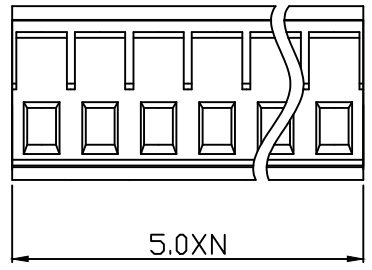

REV	DESCRIPTION	DRFT	DATE