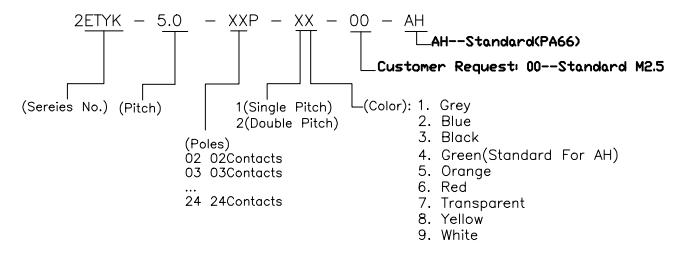

Notes :

1. Dimension shall be interpreted per ASME Y14.5-2009
2. Stripping length : 7~8mm
3. Withstanding voltage : AC1600V/1Min.
4. Operating temperature : -40°C~+105°C
5. RoHS Compliance
6. Safety Approval :
7. Undimensioned Tolerances:

Pitch Range In mm	Nominal Dimension Range In mm	∓	∩	∇				
≤6	6 ~ 10	10 ~ 24	≤30	30 ~ 60	60 ~ 100	100 ~ 150	>150	0.1/10
±0.15 ±0.20 ±0.30 ±0.30 ±0.50 ±0.70 ±1.00 ±1.30 ±2'