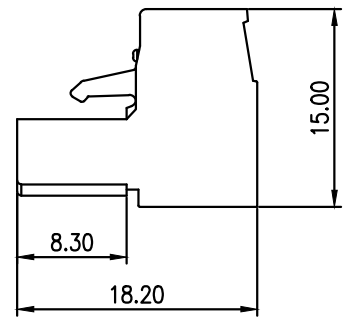

未注公差/General tolerances(mm)											0.1/10 ±2'		
0 ~ 3	>3 ~ 6	>6 ~ 10	>10 ~ 18	>18 ~ 30	>30 ~ 50	>50 ~ 80	>80 ~ 120	>120 ~ 180	>180 ~ 250	>250 ~ 315		>315 ~ 400	>400 ~ 500
±0.12	±0.18	±0.22	±0.26	±0.31	±0.37	±0.57	±0.80	±0.93	±1.05	±1.15	±1.60	±2.20	±2.50

A

B

C

D

5	Clamp	Copper alloy	Sn plated
4	Cage	Copper alloy	M3/Ni plated
3	Screw	Steel	M3/Zn plated
2	Cover	PA66	UL94V-0
1	Housing	PA66	UL94V-0
ITEM	NAME OF PART	MATERIAL	NOTES

UL 标准/UL Standard:	B	C	D
额定电压/电流/Rated Voltage(V)/Current(A)	300/15	/	300/10
IEC 标准/IEC Standard:			
过压类别/Overvoltage Category/污染等级/ Pollution Degree	III/2		
额定电压/电流/Rated Voltage(V)/Current(A)	320/20		
额定脉冲电压(KV)/Rate Impulse Voltage(KV)	4.0		
螺丝扭矩/Torque Tightening(N·m/Lb.in)	M3 0.5/4.43		
线径范围(硬线和软线)/Wire Range(rigid and flexible)(mm ² /AWG)	1.0~2.5/28~12		
间距/Pitch(mm)/线数范围/Poles	5.08/N=02~24P		
剥线长度/Stripping length(mm)	7-8		
使用温度范围/Operating temperature(°C)	-40~+105		
符合RoHS环保要求/Conform to RoHS	Yes		
标准颜色编号/Standard color number: PANTONE / RAL	/		

MATERIAL: /	SURFACE: /		
MAT NO.: /	拓宜 (上海) 工控电器设备有限公司		
STATUS: /			
APPD: /			
CHKD: /			
DRFT: /	NAME: 2ETYK-5.08-XXP-1Y-1000A(H)		
DRAWING NO.:		REV	T0-1
TYPE: CUSTOMER_DRAWING		SCALE: 2:1	SHEET 1/1

REV	ECN	DESCRIPTION	DRFT	DATE

SIZE: A4

TYPE: CUSTOMER_DRAWING SCALE: 2:1 SHEET 1/1

X-ON Electronics

Largest Supplier of Electrical and Electronic Components

Click to view similar products for [Pluggable Terminal Blocks](#) category: