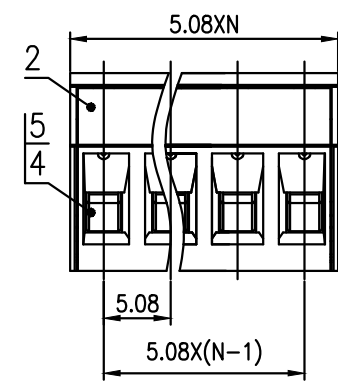

A

B

C

D

5	Clamp	Copper alloy	Sn plated
4	Cage	Copper alloy	M3/Ni plated
3	Screw	Steel	M3/Zn plated
2	Cover	PA66	UL94V-0
1	Housing	PA66	UL94V-0
ITEM	NAME OF PART	MATERIAL	NOTES

UL 标准/UL Standard:	B	C	D
额定电压/电流/Rated Voltage(V)/Current(A)	300/15	/	300/10
IEC 标准/IEC Standard:			
过压类别/Overvoltage Category/污染等级/ Pollution Degree	III/2		
额定电压/电流/Rated Voltage(V)/Current(A)	320/20		
额定脉冲电压(KV)/Rate Impulse Voltage(KV)	4.0		
螺丝扭矩/Torque Tightening(N·m/Lb.in)	M3 0.5/4.43		
线径范围(硬线和软线)/Wire Range(rigid and flexible)(mm ² /AWG)	1.0~2.5/28~12		
间距/Pitch(mm)/线数范围/Poles	5.08/N=02~24P		
剥线长度/Stripping length(mm)	7-8		
使用温度范围/Operating temperature(°C)	-40~+105		
符合RoHS环保要求/Conform to RoHS	Yes		
标准颜色编号/Standard color number: PANTONE / RAL	/		

MATERIAL: /	SURFACE: /		
MAT NO.: /	拓宜 (上海) 工控电器设备有限公司		
STATUS: /			
APPD: /			
CHKD: /			
DRFT: /	NAME: 2ETYK-5.08-XXP-1Y-1000A(H)		
DRAWING NO.:		REV	T0-1
TYPE: CUSTOMER_DRAWING		SCALE: 2:1	SHEET 1/1

REV	ECN	DESCRIPTION	DRFT	DATE

SIZE: A4

TYPE: CUSTOMER_DRAWING SCALE: 2:1 SHEET 1/1

X-ON Electronics

Largest Supplier of Electrical and Electronic Components

Click to view similar products for [Pluggable Terminal Blocks](#) category: