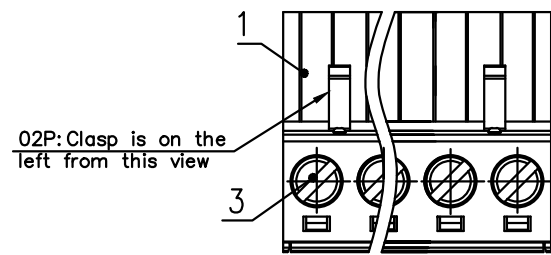

A

B

C

D

5	Clamp	Copper alloy	Sn plated
4	Cage	Copper alloy	M3/Ni plated
3	Screw	Steel	M3/Zn plated
2	Cover	PA66	UL94V-0
1	Housing	PA66	UL94V-0
ITEM	NAME OF PART	MATERIAL	NOTES

UL 标准/UL Standard:	B	C	D
额定电压/电流/Rated Voltage(V)/Current(A)	300/15	/	300/10
IEC 标准/IEC Standard:			
过压类别/Overvoltage Category/污染等级/ Pollution Degree	III/2		
额定电压/电流/Rated Voltage(V)/Current(A)	320/20		
额定脉冲电压(KV)/Rate Impulse Voltage(KV)	4.0		
螺丝扭矩/Torque Tightening(N·m/Lb.in)	M3 0.5/4.43		
线径范围(硬线和软线)/Wire Range(rigid and flexible)(mm ² /AWG)	1.0~2.5/28~12		
间距/Pitch(mm)/线数范围/Poles	5.08/N=02~24P		
剥线长度/Stripping length(mm)	7-8		
使用温度范围/Operating temperature(°C)	-40~+105		
符合RoHS环保要求/Conform to RoHS	Yes		
标准颜色编号/Standard color number: PANTONE / RAL	/		

REV	ECN	DESCRIPTION	DRFT	DATE

SIZE: A4

TYPE: CUSTOMER_DRAWING SCALE: 2:1 SHEET 1/1

X-ON Electronics

Largest Supplier of Electrical and Electronic Components

Click to view similar products for [Pluggable Terminal Blocks](#) category: