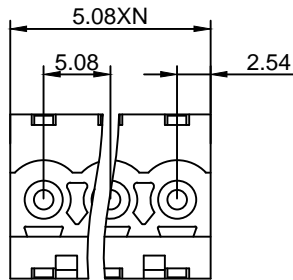

**Material :**

- ① Cover : PA66(UL94V-0)
- ② Contact : Phosphor Bronze
- ③ Cage : Brass , Ni Plated
- ④ Housing : PA66(UL94V-0)
- ⑤ Screws : Steel , Cr<sup>3+</sup>Zn Plated

**Electrical :**

- 1.Rated Voltage : 300V UL IEC 320V
- 2.Rated Current : 15A 10A
- 3.Torque Value : M2.5 , 3.54Lb.in M2.5 , 0.4N.m
- 4.Wire Range: 28-12AWG 2.5mm<sup>2</sup>
- 5.Stripping Length : 7-8mm
- 6.Withstanding Voltage : AC1600V/1Min.
- 7.Operating Temperature : -40 °C~+105 °C
- 8.RoHS Compliance
- 9.Safety Approval :
- 10.Undimensioned Tolerances:

Pitch Range In mm			Nominal Dimension Range In mm					
≤6	6 ~ 10	10 ~ 24	≤30	30 ~ 60	60 ~ 100	100 ~ 150	>150	0.05/10
±0.10	±0.15	±0.25	±0.20	±0.30	±0.50	±0.70	±1.00	±0.1°

- ① Series NO.
- ② Pitch
- ③ Poles  
02 02Contacts  
03 03Contacts  
...  
24 24Contacts
- ④ 1 Single Pitch  
2 Double Pitch
- ⑤ Color: 1 Grey  
2 Blue  
3 Black  
4 Green(Standard For AH)  
5 Orange  
6 Red  
7 Transparent  
8 Yellow  
9 White
- ⑥ Customer Request:  
00--Standard M2.5

DETACHED LISTS	拓宜(上海)工控电器设备有限公司 Topone(Shanghai) Industrial Control Electrical Equipment Co., LTD.	
	APPD: 9/16/16'	PART NO. 2ETYKB-5.08-XXP-XX-00
	CHKD: 9/15/16'	DRAWING NO.
	DRFT: 9/14/16'	REV 1
THIRD ANGLE PROJECTION		SHEET 1/1 SCALE 1/1
MM (INCH) DO NOT SCALE DRAWING		SHEET 1/1 SCALE 1/1