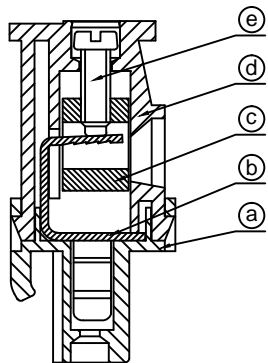

**Material :**

- ① Cover : PA66(UL94V-0)
- ② Contact : Phosphor Bronze
- ③ Cage : Brass , Ni Plated
- ④ Housing : PA66(UL94V-0)
- ⑤ Screws : Steel , Cr<sup>3+</sup>Zn Plated

**Electrical :**

- 1.Rated Voltage : 300V UL IEC 320V
- 2.Rated Current : 15A 10A
- 3.Torque Value : M2.5 , 3.54Lb.in M2.5 , 0.4N.m
- 4.Wire Range: 28-12AWG 2.5mm<sup>2</sup>
- 5.Stripping Length : 7-8mm
- 6.Withstanding Voltage : AC1600V/1Min.
- 7.Operating Temperature : -40 °C~+105 °C
- 8.RoHS Compliance
- 9.Safety Approval :
- 10.Undimensioned Tolerances:

Pitch Range In mm			Nominal Dimension Range In mm					
≤6	6 ~ 10	10 ~ 24	≤30	30 ~ 60	60 ~ 100	100 ~ 150	>150	0.05/10
±0.10	±0.15	±0.25	±0.20	±0.30	±0.50	±0.70	±1.00	±0.1°

- ① Series NO.
- ② Pitch
- ③ Poles  
02 02Contacts  
03 03Contacts  
...  
24 24Contacts
- ④ 1 Single Pitch  
2 Double Pitch
- ⑤ Color: 1 Grey  
2 Blue  
3 Black  
4 Green(Standard For AH)  
5 Orange  
6 Red  
7 Transparent  
8 Yellow  
9 White
- ⑥ Customer Request:  
00--Standard M2.5

DETACHED LISTS	拓宜(上海)工控电器设备有限公司 Topone(Shanghai) Industrial Control Electrical Equipment Co., LTD.	
	APPD: 9/16/16'	PART NO. 2ETYKB-5.08-XXP-XX-00
	CHKD: 9/15/16'	DRAWING NO.
	DRFT: 9/14/16'	REV 1
THIRD ANGLE PROJECTION		SHEET 1/1 SCALE 1/1
MM (INCH) DO NOT SCALE DRAWING		SHEET 1/1 SCALE 1/1