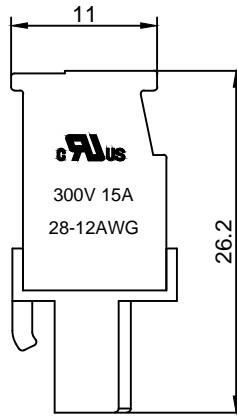

**Material :**

- ① Cover : PA66(UL94V-0)
- ② Contact : Phosphor Bronze
- ③ Cage : Brass , Ni Plated
- ④ Housing : PA66(UL94V-0)
- ⑤ Screws : Steel , Cr<sup>3+</sup>Zn Plated

**Electrical :**

- 1.Rated Voltage : 300V UL IEC 320V
- 2.Rated Current : 15A 10A
- 3.Torque Value : M2.5 , 3.54Lb.in M2.5 , 0.4N.m
- 4.Wire Range: 28-12AWG 2.5mm<sup>2</sup>
- 5.Stripping Length : 7-8mm
- 6.Withstanding Voltage : AC1600V/1Min.
- 7.Operating Temperature : -40 °C~+105 °C
- 8.RoHS Compliance
- 9.Safety Approval :
- 10.Undimensioned Tolerances:

Pitch Range In mm			Nominal Dimension Range In mm					
≤6	6 ~ 10	10 ~ 24	≤30	30 ~ 60	60 ~ 100	100 ~ 150	>150	0.05/10
±0.10	±0.15	±0.25	±0.20	±0.30	±0.50	±0.70	±1.00	±0.1°

- ① Series NO.
- ② Pitch
- ③ Poles  
02 02Contacts  
03 03Contacts  
...  
24 24Contacts
- ④ 1 Single Pitch  
2 Double Pitch
- ⑤ Color: 1 Grey  
2 Blue  
3 Black  
4 Green(Standard For AH)  
5 Orange  
6 Red  
7 Transparent  
8 Yellow  
9 White
- ⑥ Customer Request:  
00--Standard M2.5

DETACHED LISTS	拓宜(上海)工控电器设备有限公司 Topone(Shanghai) Industrial Control Electrical Equipment Co., LTD.	
	APPD: 9/16/16'	PART NO. 2ETYKB-5.08-XXP-XX-00
	CHKD: 9/15/16'	DRAWING NO.
	DRFT: 9/14/16'	REV 1
THIRD ANGLE PROJECTION		SHEET 1/1 SCALE 1/1
MM (INCH) DO NOT SCALE DRAWING		SHEET 1/1 SCALE 1/1