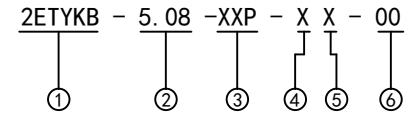

**Material :**

- ① Cover : PA66(UL94V-0)
- ② Contact : Phosphor Bronze
- ③ Cage : Brass , Ni Plated
- ④ Housing : PA66(UL94V-0)
- ⑤ Screws : Steel , Cr<sup>3+</sup>Zn Plated

**Electrical :**

- 1.Rated Voltage : 300V UL IEC 320V
- 2.Rated Current : 15A 10A
- 3.Torque Value : M2.5 , 3.54Lb.in M2.5 , 0.4N.m
- 4.Wire Range: 28-12AWG 2.5mm<sup>2</sup>
- 5.Stripping Length : 7-8mm
- 6.Withstanding Voltage : AC1600V/1Min.
- 7.Operating Temperature : -40 °C~+105 °C
- 8.RoHS Compliance
- 9.Safety Approval :
- 10.Undimensioned Tolerances:

Pitch Range In mm			Nominal Dimension Range In mm					
≤6	6 ~ 10	10 ~ 24	≤30	30 ~ 60	60 ~ 100	100 ~ 150	>150	0.05/10
±0.10	±0.15	±0.25	±0.20	±0.30	±0.50	±0.70	±1.00	±0.1°

- ① Series NO.
- ② Pitch
- ③ Poles  
02 02Contacts  
03 03Contacts  
...  
24 24Contacts
- ④ 1 Single Pitch  
2 Double Pitch
- ⑤ Color: 1 Grey  
2 Blue  
3 Black  
4 Green(Standard For AH)  
5 Orange  
6 Red  
7 Transparent  
8 Yellow  
9 White
- ⑥ Customer Request:  
00--Standard M2.5