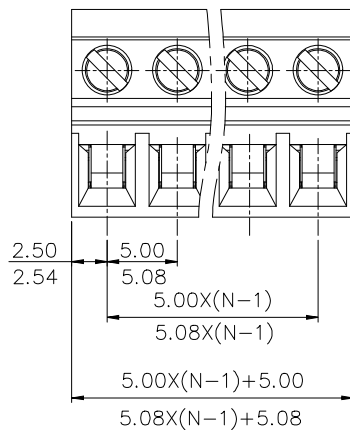

2ETYKC - 5.0/5.08 - XXP - 1Y - 00A (H)
(Series No.) (Pitch) (Poles) (Single Pitch) (RoHS)
00A-(Standard)

(Color) 1.(Grey) 2.(Blue) 3.(Black) 4.(Green) 5.(Orange)
6.(Red) 7.(Transparent) 8.(Yellow) 9.(White)

DETACHED LISTS	PART NO.:	拓宜 (上海) 工控电器设备有限公司		
	APPD:	NAME: 2ETYKC-5.0/5.08-XXP-1Y-00A(H)		
	CHKD:	TITLE: CUSTOMER DRAWING		
	DRFT:	REV	DO	
THIRD ANGLE PROJECTION		DRAWING NO.:	SHEET	1/1
MM (INCH)		DO NOT SCALE DRAWING	SCALE	1:1