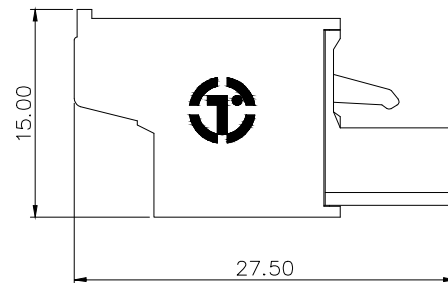

2ETYKC - 5.0/5.08 - XXP - 1Y - 00A (H)
(Series No.) (Pitch) (Poles) (Single Pitch) (RoHS)
00A-(Standard)

(Color) 1.(Grey) 2.(Blue) 3.(Black) 4.(Green) 5.(Orange)
6.(Red) 7.(Transparent) 8.(Yellow) 9.(White)

DETACHED LISTS	PART NO.:	拓宜 (上海) 工控电器设备有限公司		
	APPD:	NAME: 2ETYKC-5.0/5.08-XXP-1Y-00A(H)		
	CHKD:	TITLE: CUSTOMER DRAWING		
	DRFT:	REV	DO	
THIRD ANGLE PROJECTION		DRAWING NO.:	SHEET	1/1
MM (INCH)		DO NOT SCALE DRAWING	SCALE	1:1