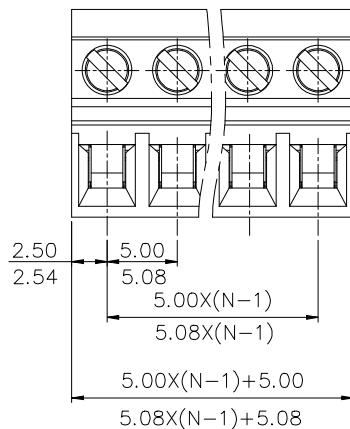

REVISION RECORD				
REV	ECN	DESCRIPTION	DRFT	DATE

02P: Clasp on the left from this view

NOTES1:

UL Standard

1. Rated voltage/current : 300V / 10A
2. Withstanding voltage : AC1600V/1Min.
3. Torque value : M2.5 , 3.54Lb.in
4. Wire range : 28~12AWG

IEC Standard

1. Pollution Degree	2
Overtoltage Category	III
Rate Impulse Voltage(KV)	4.0KV
Rate Voltage(V)	320V
Rate Current(A)	20A

2. Torque value : M2.5 , 0.4N·m
3. Wire range : 0.2~2.5mm²

NOTES2:

1. Dimension shall be interpreted per ASME Y14.5-2009
2. Pitch : 5.0/5.08mm, Poles : N=02~24P
3. Stripping length : 9~10mm
4. Operating temperature: -40°C~+105°C
5. Undimensioned tolerances:

Pitch range in mm		Nominal dimension range in mm					-	□
TO	Over	Over	Over	Over	Over	0.1/10		
6	6 TO 10	10 TO 24	30 TO 60	60 TO 100	100 TO 150	≤		
±0.15	±0.20	±0.30	±0.30	±0.50	±0.70	±1.00	±1.30	±2'

6. RoHS Compliance

DETACHED LISTS	PART NO.:	拓宜 (上海) 工控电器设备有限公司		
	APPD:	NAME: 2ETYKC-5.0/5.08-XXP-1Y-00A(H)		
	CHKD:	TITLE: CUSTOMER DRAWING		
	DRFT:	REV	DO	
THIRD ANGLE PROJECTION		DRAWING NO.:	SHEET	1/1
		MM (INCH)	DO NOT SCALE DRAWING	SCALE 1:1