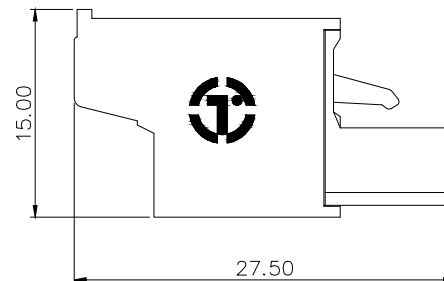

IEC Standard

1. Pollution Degree	2
Overtoltage Category	III
Rate Impulse Voltage(KV)	4.0KV
Rate Voltage(V)	320V
Rate Current(A)	20A

2. Torque value : M2.5 , 0.4N·m
3. Wire range : 0.2~2.5mm²

NOTES2:

1. Dimension shall be interpreted per ASME Y14.5-2009
2. Pitch : 5.0/5.08mm, Poles : N=02~24P
3. Stripping length : 9~10mm
4. Operating temperature: -40°C~+105°C
5. Undimensioned tolerances:

Pitch range in mm		Nominal dimension range in mm					-	□
TO	Over	Over	Over	Over	Over	0.1/10		
6	6 TO 10	10 TO 24	30 TO 60	60 TO 100	100 TO 150	≤		
±0.15	±0.20	±0.30	±0.30	±0.50	±0.70	±1.00	±1.30	±2'

6. RoHS Compliance