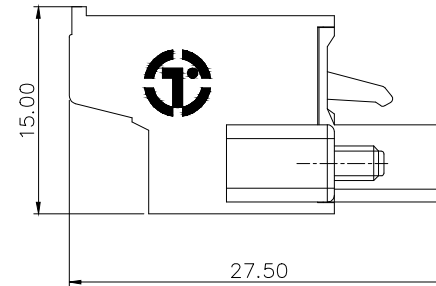

REVISION RECORD				
REV	ECN	DESCRIPTION	DRFT	DATE

NOTES1:

UL Standard

1. Rated voltage/current : 300V / 10A
2. Withstanding voltage : AC1600V/1Min.
3. Torque value : M2.5 , 3.54Lb.in
4. Wire range : 28~12AWG

IEC Standard

1. Pollution Degree	2
Overvoltage Category	III
Rate Impulse Voltage(KV)	4.0KV
Rate Voltage(V)	320V
Rate Current(A)	20A

2. Torque value : M2.5 , 0.4N·m
3. Wire range : 0.2~2.5mm²

NOTES2:

1. Dimension shall be interpreted per ASME Y14.5-2009
2. Pitch : 5.0/5.08mm, Poles : N=02~24P
3. Stripping length : 9~10mm
4. Operating temperature : -40°C~+105°C
5. Undimensioned tolerances:

Pitch range in mm		Nominal dimension range in mm					0.1/10
To	Over	To	Over	To	Over	To	
6	10	30	60	100	150	<	
±0.15	±0.20	±0.30	±0.30	±0.50	±0.70	±1.00	
						±1.30	
						±2'	

6. RoHS Compliance

2ETYKCM - 5.0/5.08 - XXP - 1Y - 00A (H)
 (Series No.) (Pitch) (Poles) (Single Pitch) (RoHS)
 00A-(Standard)
 (Color): 1.(Grey) 2.(Blue) 3.(Black) 4.(Green) 5.(Orange)
 6.(Red) 7.(Transparent) 8.(Yellow) 9.(White)

DETACHED LISTS	PART NO.:	拓宜 (上海) 工控电器设备有限公司			
	APPD:	NAME: 2E TYKCM-5.0/5.08-XXP-1Y-00A(H)			
	CHKD:	TITLE: CUSTOMER DRAWING			
	DRFT:	REV	DO	SHEET 1/1	
THIRD ANGLE PROJECTION		DRAWING NO.:	DO NOT SCALE DRAWING	SCALE	1:1