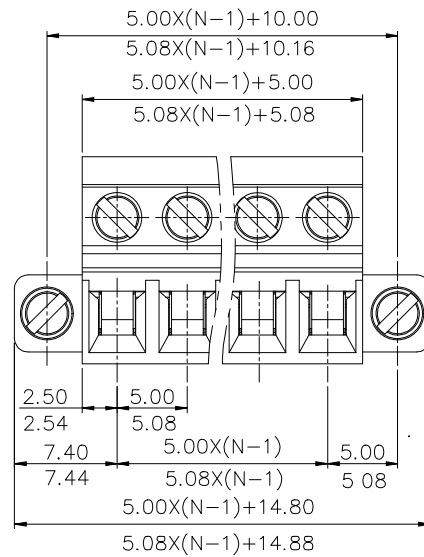

REVISION RECORD				
REV	ECN	DESCRIPTION	DRFT	DATE

NOTES1:

UL Standard

1. Rated voltage/current : 300V / 10A
2. Withstanding voltage : AC1600V/1Min.
3. Torque value : M2.5 , 3.54Lb.in
4. Wire range : 28~12AWG

IEC Standard

1. Pollution Degree	2
Overvoltage Category	III
Rate Impulse Voltage(KV)	4.0KV
Rate Voltage(V)	320V
Rate Current(A)	20A

2. Torque value : M2.5 , 0.4N·m
3. Wire range : 0.2~2.5mm²

NOTES2:

1. Dimension shall be interpreted per ASME Y14.5-2009
2. Pitch : 5.0/5.08mm, Poles : N=02~24P
3. Stripping length : 9~10mm
4. Operating temperature : -40°C~+105°C
5. Undimensioned tolerances:

Pitch range in mm		Nominal dimension range in mm					0.1/10
To	Over	To	Over	To	Over	To	
6	10	30	60	100	150	<	
±0.15	±0.20	±0.30	±0.30	±0.50	±0.70	±1.00	
						±1.30	
						±2'	

6. RoHS Compliance

2ETYKCM - 5.0/5.08 - XXP - 1Y - 00A (H)
 (Series No.) (Pitch) (Poles) (Single Pitch) (RoHS)
 00A-(Standard)
 (Color): 1.(Grey) 2.(Blue) 3.(Black) 4.(Green) 5.(Orange)
 6.(Red) 7.(Transparent) 8.(Yellow) 9.(White)

DETACHED LISTS	PART NO.:	拓宜 (上海) 工控电器设备有限公司			
	APPD:	NAME: 2E TYKCM-5.0/5.08-XXP-1Y-00A(H)			
	CHKD:	TITLE: CUSTOMER DRAWING			
	DRFT:	REV	DO	SHEET 1/1	
THIRD ANGLE PROJECTION		DRAWING NO.:	DO NOT SCALE DRAWING	SCALE	1:1