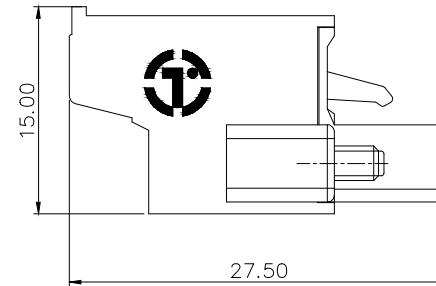

REVISION RECORD				
REV	ECN	DESCRIPTION	DRFT	DATE

NOTES1:

UL Standard

1. Rated voltage/current : 300V / 10A
2. Withstanding voltage : AC1600V/1Min.
3. Torque value : M2.5 , 3.54Lb.in
4. Wire range : 28~12AWG

IEC Standard

1. Pollution Degree	2
Overvoltage Category	III
Rate Impulse Voltage(KV)	4.0KV
Rate Voltage(V)	320V
Rate Current(A)	20A

2. Torque value : M2.5 , 0.4N·m
3. Wire range : 0.2~2.5mm²

NOTES2:

1. Dimension shall be interpreted per ASME Y14.5-2009
2. Pitch : 5.0/5.08mm, Poles : N=02~24P
3. Stripping length : 9~10mm
4. Operating temperature : -40°C~+105°C
5. Undimensioned tolerances:

Pitch range in mm			Nominal dimension range in mm					0.1/10
To	Over	To	To	Over	Over	Over		
6	10	24	30	60	100	150	<	
±0.15	±0.20	±0.30	±0.30	±0.50	±0.70	±1.00	±1.30	
							±2'	

6. RoHS Compliance

2ETYKCM - 5.0/5.08 - XXP - 1Y - 00A (H)
 (Series No.) (Pitch) (Poles) (Single Pitch) (RoHS)
 00A-(Standard)
 (Color): 1.(Grey) 2.(Blue) 3.(Black) 4.(Green) 5.(Orange)
 6.(Red) 7.(Transparent) 8.(Yellow) 9.(White)

DETACHED LISTS	PART NO.:	拓宜 (上海) 工控电器设备有限公司		
	APPD:	NAME: 2E TYKCM-5.0/5.08-XXP-1Y-00A(H)		
	CHKD:	TITLE: CUSTOMER DRAWING		
	DRFT:	REV	DO	
	THIRD ANGLE PROJECTION	DRAWING NO.:	SHEET	1/1
	MM (INCH)	DO NOT SCALE DRAWING	SCALE	1:1