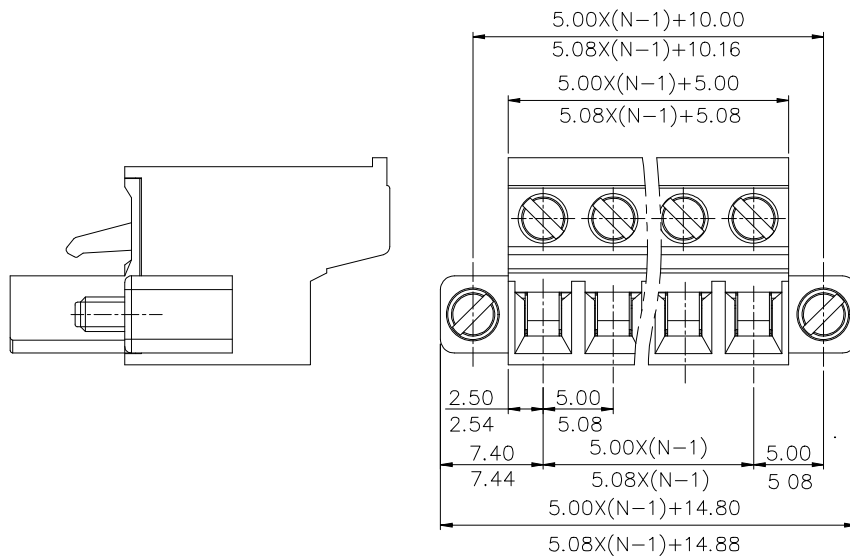

REVISION RECORD				
REV	ECN	DESCRIPTION	DRFT	DATE

NOTES1:

UL Standard

1. Rated voltage/current : 300V / 10A
2. Withstanding voltage : AC1600V/1Min.
3. Torque value : M2.5 , 3.54Lb.in
4. Wire range : 28~12AWG

IEC Standard

1. Pollution Degree	2
Overvoltage Category	III
Rate Impulse Voltage(KV)	4.0KV
Rate Voltage(V)	320V
Rate Current(A)	20A

2. Torque value : M2.5 , 0.4N·m
3. Wire range : 0.2~2.5mm²

NOTES2:

1. Dimension shall be interpreted per ASME Y14.5-2009
2. Pitch : 5.0/5.08mm, Poles : N=02~24P
3. Stripping length : 9~10mm
4. Operating temperature : -40°C~+105°C
5. Undimensioned tolerances:

Pitch range in mm			Nominal dimension range in mm					0.1/10
To	Over	To	To	Over	Over	Over		
6	10	24	30	60	100	150	<	
±0.15	±0.20	±0.30	±0.30	±0.50	±0.70	±1.00	±1.30	
							±2'	

6. RoHS Compliance

2ETYKCM - 5.0/5.08 - XXP - 1Y - 00A (H)
 (Series No.) (Pitch) (Poles) (Single Pitch) (RoHS)
 00A-(Standard)
 (Color): 1.(Grey) 2.(Blue) 3.(Black) 4.(Green) 5.(Orange)
 6.(Red) 7.(Transparent) 8.(Yellow) 9.(White)

DETACHED LISTS	PART NO.:	拓宜 (上海) 工控电器设备有限公司		
	APPD:	NAME: 2E TYKCM-5.0/5.08-XXP-1Y-00A(H)		
	CHKD:	TITLE: CUSTOMER DRAWING		
	DRFT:	REV	DO	
	THIRD ANGLE PROJECTION	DRAWING NO.:	SHEET	1/1
	MM (INCH)	DO NOT SCALE DRAWING	SCALE	1:1