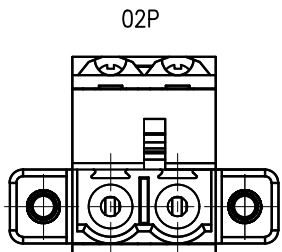

A

B

C

D

A

B

C

D

View A