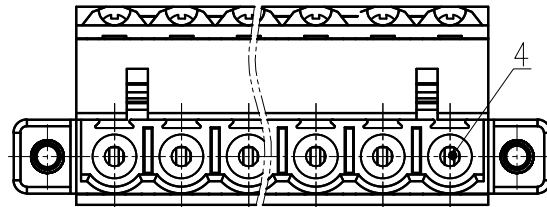

A

B

C

D

A

B

C

D

View A