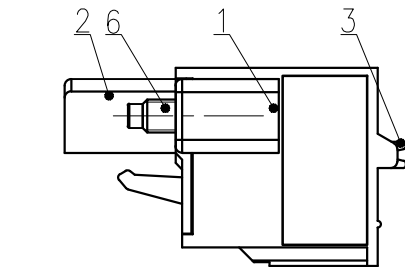

A

B

C

D

A

B

C

D

View A