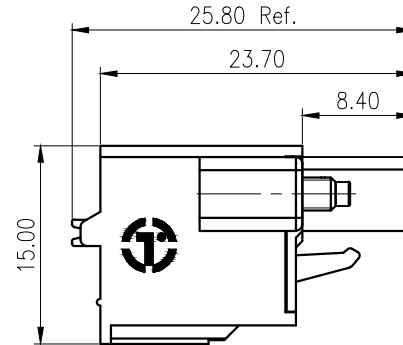

View A

未注公差/General tolerances(mm)														
0	>3	>6	>10	>18	>30	>50	>80	>120	>180	>250	>315	>400	>500	0.1/10 ±2'
~3	~6	~10	~18	~30	~50	~80	~120	~180	~250	~315	~400	~500		
±0.12	±0.18	±0.22	±0.26	±0.31	±0.37	±0.57	±0.80	±0.93	±1.05	±1.15	±1.60	±2.20	±2.50	

ITEM	NAME OF PART	MATERIAL	NOTES
6	Screw	Steel	M2.5/Zn Plated
5	Spring	Stainless steel	/
4	Clamp	Copper alloy	Sn Plated
3	Button	PA66	UL94V-0
2	Cover	PA66	UL94V-0
1	Housing	PA66	UL94V-0

UL 标准/UL Standard:			
额定电压/电流/Rated Voltage(V)/Current(A)	B	C	D
	300/10	/	300/10
IEC 标准/IEC Standard:			
过压类别/Overvoltage Category/污染等级/Pollution Degree			
	III/3	III/2	II/2
额定电压/电流/Rated Voltage(V)/Current(A)	/	320/20	/
额定脉冲电压(KV)/Rate Impulse Voltage(KV)	/	4	/
螺丝扭矩/Torque Tightening(N·m/Lb.in)	M2.5, 0.4/3.54		
线径范围(硬线和软线)/Wire Range(rigid and flexible)(mm ² /AWG)	0.2~2.5/26~12		
间距/Pitch(mm)/线数范围/Poles	5.08/N=02~24P		
剥线长度/Stripping length(mm)	9~10		
使用温度范围/Operating temperature(°C)	-40~+105		
符合RoHS环保要求/Conform to RoHS	Yes		

MATERIAL: /	SURFACE: //
MAT NO: /	拓宜(上海)工控电器设备有限公司
STATUS: /	
APPD:	NAME:
CHKD:	2ETYKDM-5.08XXP-1Y-1000A(H)
DRFT:	DRAWING NO.:
SIZE: A4	TYPE: CUSTOMER_DRAWING
SCALE: 2:1	REV TO-1
SHEET 1/1	

REV	ECN	DESCRIPTION	DRFT	DATE