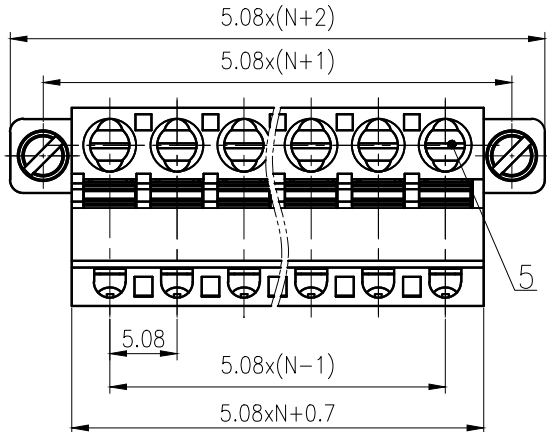

View A

未注公差/General tolerances(mm)														
0	>3	>6	>10	>18	>30	>50	>80	>120	>180	>250	>315	>400	>500	0.1/10 ±2'
~3	~6	~10	~18	~30	~50	~80	~120	~180	~250	~315	~400	~500		
±0.12	±0.18	±0.22	±0.26	±0.31	±0.37	±0.57	±0.80	±0.93	±1.05	±1.15	±1.60	±2.20	±2.50	

ITEM	NAME OF PART	MATERIAL	NOTES
6	Screw	Steel	M2.5/Zn Plated
5	Spring	Stainless steel	/
4	Clamp	Copper alloy	Sn Plated
3	Button	PA66	UL94V-0
2	Cover	PA66	UL94V-0
1	Housing	PA66	UL94V-0

UL 标准/UL Standard:			
额定电压/电流/Rated Voltage(V)/Current(A)	B	C	D
	300/10	/	300/10
IEC 标准/IEC Standard:			
过压类别/Overvoltage Category/污染等级/Pollution Degree			
	III/3	III/2	II/2
额定电压/电流/Rated Voltage(V)/Current(A)	/	320/20	/
额定脉冲电压(KV)/Rate Impulse Voltage(KV)	/	4	/
螺丝扭矩/Torque Tightening(N·m/Lb.in)	M2.5, 0.4/3.54		
线径范围(硬线和软线)/Wire Range(rigid and flexible)(mm ² /AWG)	0.2~2.5/26~12		
间距/Pitch(mm)/线数范围/Poles	5.08/N=02~24P		
剥线长度/Stripping length(mm)	9~10		
使用温度范围/Operating temperature(°C)	-40~+105		
符合RoHS环保要求/Conform to RoHS	Yes		

MATERIAL: /	SURFACE: //
MAT NO: /	拓宜(上海)工控电器设备有限公司
STATUS: /	
APPD:	NAME:
CHKD:	2ETYKDM-5.08XXP-1Y-1000A(H)
DRFT:	DRAWING NO.:
SIZE: A4	TYPE: CUSTOMER_DRAWING
SCALE: 2:1	REV TO-1
SHEET 1/1	

REV	ECN	DESCRIPTION	DRFT	DATE