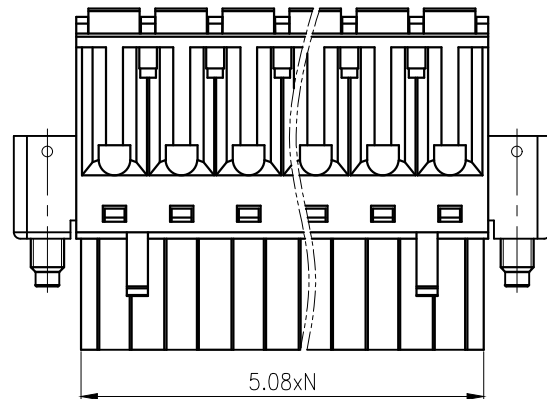

View A

未注公差/General tolerances(mm)														
0	>3	>6	>10	>18	>30	>50	>80	>120	>180	>250	>315	>400	>500	0.1/10 ±2'
~3	~6	~10	~18	~30	~50	~80	~120	~180	~250	~315	~400	~500		
±0.12	±0.18	±0.22	±0.26	±0.31	±0.37	±0.57	±0.80	±0.93	±1.05	±1.15	±1.60	±2.20	±2.50	

ITEM	NAME OF PART	MATERIAL	NOTES
6	Screw	Steel	M2.5/Zn Plated
5	Spring	Stainless steel	/
4	Clamp	Copper alloy	Sn Plated
3	Button	PA66	UL94V-0
2	Cover	PA66	UL94V-0
1	Housing	PA66	UL94V-0

UL 标准/UL Standard:			
额定电压/电流/Rated Voltage(V)/Current(A)	B	C	D
	300/10	/	300/10
IEC 标准/IEC Standard:			
过压类别/Overvoltage Category/污染等级/Pollution Degree			
	III/3	III/2	II/2
额定电压/电流/Rated Voltage(V)/Current(A)	/	320/20	/
额定脉冲电压(KV)/Rate Impulse Voltage(KV)	/	4	/
螺丝扭矩/Torque Tightening(N·m/Lb.in)	M2.5, 0.4/3.54		
线径范围(硬线和软线)/Wire Range(rigid and flexible)(mm ² /AWG)	0.2~2.5/26~12		
间距/Pitch(mm)/线数范围/Poles	5.08/N=02~24P		
剥线长度/Stripping length(mm)	9~10		
使用温度范围/Operating temperature(°C)	-40~+105		
符合RoHS环保要求/Conform to RoHS	Yes		

MATERIAL: /	SURFACE: //
MAT NO: /	拓宜(上海)工控电器设备有限公司
STATUS: /	
APPD:	NAME:
CHKD:	2ETYKDM-5.08XXP-1Y-1000A(H)
DRFT:	DRAWING NO.:
SIZE: A4	TYPE: CUSTOMER_DRAWING
SCALE: 2:1	REV TO-1
SHEET 1/1	

REV	ECN	DESCRIPTION	DRFT	DATE