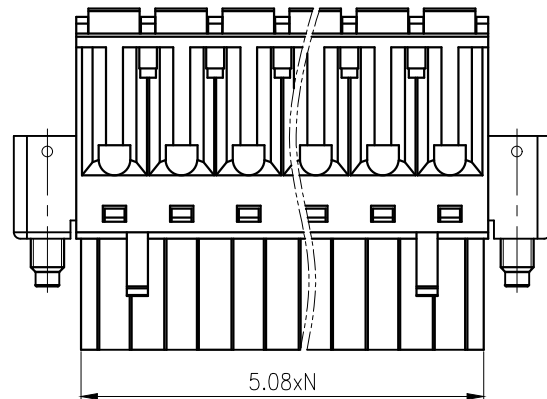

View A

未注公差/General tolerances(mm)														
0	>3	>6	>10	>18	>30	>50	>80	>120	>180	>250	>315	>400	>500	0.1/10 ±2'
~3	~6	~10	~18	~30	~50	~80	~120	~180	~250	~315	~400	~500		
±0.12	±0.18	±0.22	±0.26	±0.31	±0.37	±0.57	±0.80	±0.93	±1.05	±1.15	±1.60	±2.20	±2.50	

ITEM	NAME OF PART	MATERIAL	NOTES
6	Screw	Steel	M2.5/Zn Plated
5	Spring	Stainless steel	/
4	Clamp	Copper alloy	Sn Plated
3	Button	PA66	UL94V-0
2	Cover	PA66	UL94V-0
1	Housing	PA66	UL94V-0

UL 标准/UL Standard:			
额定电压/电流/Rated Voltage(V)/Current(A)	B	C	D
	300/10	/	300/10
IEC 标准/IEC Standard:			
过压类别/Overvoltage Category/污染等级/Pollution Degree	III/3	III/2	II/2
额定电压/电流/Rated Voltage(V)/Current(A)	/	320/20	/
额定脉冲电压(KV)/Rate Impulse Voltage(KV)	/	4	/
螺丝扭矩/Torque Tightening(N·m/Lb.in)	M2.5, 0.4/3.54		
线径范围(硬线和软线)/Wire Range(rigid and flexible)(mm ² /AWG)	0.2~2.5/26~12		
间距/Pitch(mm)/线数范围/Poles	5.08/N=02~24P		
剥线长度/Stripping length(mm)	9~10		
使用温度范围/Operating temperature(°C)	-40~+105		
符合RoHS环保要求/Conform to RoHS	Yes		

MATERIAL: /	SURFACE: //
MAT NO: /	拓宜(上海)工控电器设备有限公司
STATUS: /	
APPD:	NAME:
CHKD:	2ETYKDM-5.08XXP-1Y-1000A(H)
DRFT:	DRAWING NO.:
SIZE: A4	TYPE: CUSTOMER_DRAWING
SCALE: 2:1	REV TO-1
SHEET 1/1	

REV	ECN	DESCRIPTION	DRFT	DATE