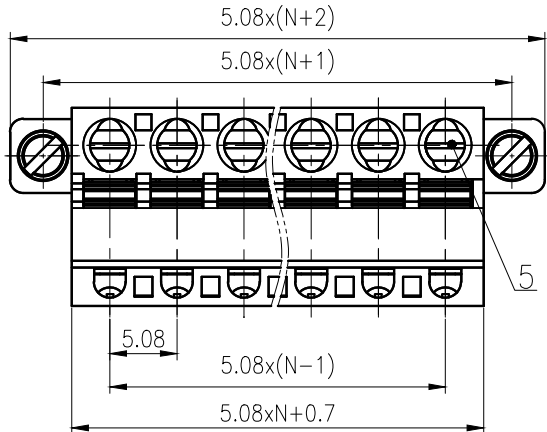

View A

未注公差/General tolerances(mm)														
0	>3	>6	>10	>18	>30	>50	>80	>120	>180	>250	>315	>400	>500	0.1/10 ±2'
~3	~6	~10	~18	~30	~50	~80	~120	~180	~250	~315	~400	~500		
±0.12	±0.18	±0.22	±0.26	±0.31	±0.37	±0.57	±0.80	±0.93	±1.05	±1.15	±1.60	±2.20	±2.50	

ITEM	NAME OF PART	MATERIAL	NOTES
6	Screw	Steel	M2.5/Zn Plated
5	Spring	Stainless steel	/
4	Clamp	Copper alloy	Sn Plated
3	Button	PA66	UL94V-0
2	Cover	PA66	UL94V-0
1	Housing	PA66	UL94V-0

UL 标准/UL Standard:			
额定电压/电流/Rated Voltage(V)/Current(A)	B	C	D
	300/10	/	300/10
IEC 标准/IEC Standard:			
过压类别/Overvoltage Category/污染等级/Pollution Degree	III/3	III/2	II/2
额定电压/电流/Rated Voltage(V)/Current(A)	/	320/20	/
额定脉冲电压(KV)/Rate Impulse Voltage(KV)	/	4	/
螺丝扭矩/Torque Tightening(N·m/Lb.in)	M2.5, 0.4/3.54		
线径范围(硬线和软线)/Wire Range(rigid and flexible)(mm ² /AWG)	0.2~2.5/26~12		
间距/Pitch(mm)/线数范围/Poles	5.08/N=02~24P		
剥线长度/Stripping length(mm)	9~10		
使用温度范围/Operating temperature(°C)	-40~+105		
符合RoHS环保要求/Conform to RoHS	Yes		

MATERIAL: /	SURFACE: //
MAT NO: /	拓宜(上海)工控电器设备有限公司
STATUS: /	
APPD:	NAME:
CHKD:	2ETYKDM-5.08XXP-1Y-1000A(H)
DRFT:	DRAWING NO.:
SIZE: A4	TYPE: CUSTOMER_DRAWING
SCALE: 2:1	REV TO-1
SHEET 1/1	

REV	ECN	DESCRIPTION	DRFT	DATE