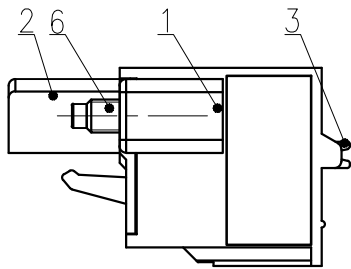

A

B

C

D

A

B

C

D

View A