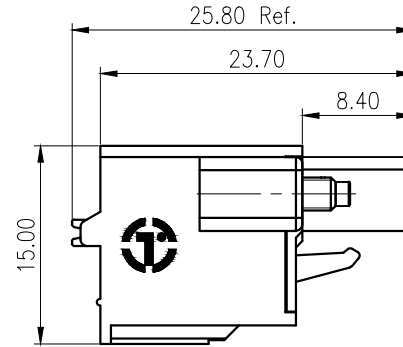

View A

未注公差/General tolerances(mm)														
0	>3	>6	>10	>18	>30	>50	>80	>120	>180	>250	>315	>400	>500	0.1/10 ±2'
~3	~6	~10	~18	~30	~50	~80	~120	~180	~250	~315	~400	~500		
±0.12	±0.18	±0.22	±0.26	±0.31	±0.37	±0.57	±0.80	±0.93	±1.05	±1.15	±1.60	±2.20	±2.50	

ITEM	NAME OF PART	MATERIAL	NOTES
6	Screw	Steel	M2.5/Zn Plated
5	Spring	Stainless steel	/
4	Clamp	Copper alloy	Sn Plated
3	Button	PA66	UL94V-0
2	Cover	PA66	UL94V-0
1	Housing	PA66	UL94V-0

UL 标准/UL Standard:			
额定电压/电流/Rated Voltage(V)/Current(A)	B	C	D
	300/10	/	300/10
IEC 标准/IEC Standard:			
过压类别/Overvoltage Category/污染等级/Pollution Degree	III/3	III/2	II/2
额定电压/电流/Rated Voltage(V)/Current(A)	/	320/20	/
额定脉冲电压(KV)/Rate Impulse Voltage(KV)	/	4	/
螺丝扭矩/Torque Tightening(N·m/Lb.in)	M2.5, 0.4/3.54		
线径范围(硬线和软线)/Wire Range(rigid and flexible)(mm ² /AWG)	0.2~2.5/26~12		
间距/Pitch(mm)/线数范围/Poles	5.08/N=02~24P		
剥线长度/Stripping length(mm)	9~10		
使用温度范围/Operating temperature(°C)	-40~+105		
符合RoHS环保要求/Conform to RoHS	Yes		

MATERIAL: /	SURFACE: //
MAT NO: /	拓宜(上海)工控电器设备有限公司
STATUS: /	
APPD:	NAME:
CHKD:	2ETYKDM-5.08XXP-1Y-1000A(H)
DRFT:	DRAWING NO.:
SIZE: A4	TYPE: CUSTOMER_DRAWING
SCALE: 2:1	REV TO-1
SHEET 1/1	

REV	ECN	DESCRIPTION	DRFT	DATE