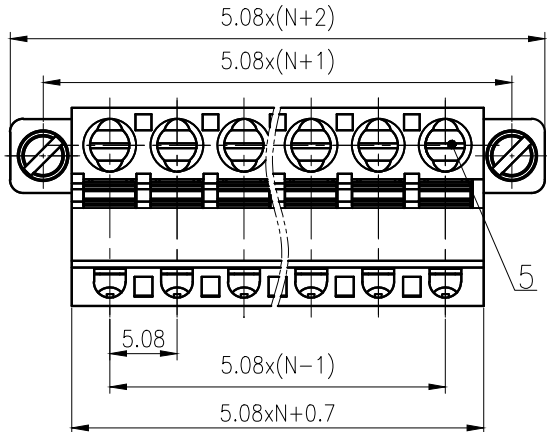

View A

未注公差/General tolerances(mm)														
0	>3	>6	>10	>18	>30	>50	>80	>120	>180	>250	>315	>400	>500	0.1/10 ±2'
~3	~6	~10	~18	~30	~50	~80	~120	~180	~250	~315	~400	~500		
±0.12	±0.18	±0.22	±0.26	±0.31	±0.37	±0.57	±0.80	±0.93	±1.05	±1.15	±1.60	±2.20	±2.50	

ITEM	NAME OF PART	MATERIAL	NOTES
6	Screw	Steel	M2.5/Zn Plated
5	Spring	Stainless steel	/
4	Clamp	Copper alloy	Sn Plated
3	Button	PA66	UL94V-0
2	Cover	PA66	UL94V-0
1	Housing	PA66	UL94V-0

UL 标准/UL Standard:			
额定电压/电流/Rated Voltage(V)/Current(A)	B	C	D
	300/10	/	300/10
IEC 标准/IEC Standard:			
过压类别/Overvoltage Category/污染等级/Pollution Degree	III/3	III/2	II/2
额定电压/电流/Rated Voltage(V)/Current(A)	/	320/20	/
额定脉冲电压(KV)/Rate Impulse Voltage(KV)	/	4	/
螺丝扭矩/Torque Tightening(N·m/Lb.in)	M2.5, 0.4/3.54		
线径范围(硬线和软线)/Wire Range(rigid and flexible)(mm <sup>2</sup> /AWG)	0.2~2.5/26~12		
间距/Pitch(mm)/线数范围/Poles	5.08/N=02~24P		
剥线长度/Stripping length(mm)	9~10		
使用温度范围/Operating temperature(°C)	-40~+105		
符合RoHS环保要求/Conform to RoHS	Yes		

MATERIAL: /	SURFACE: //
MAT NO: /	拓宜(上海)工控电器设备有限公司
STATUS: /	
APPD:	NAME:
CHKD:	2ETYKDM-5.08XXP-1Y-1000A(H)
DRFT:	DRAWING NO.:
SIZE: A4	TYPE: CUSTOMER_DRAWING
SCALE: 2:1	REV TO-1
SHEET 1/1	

REV	ECN	DESCRIPTION	DRFT	DATE