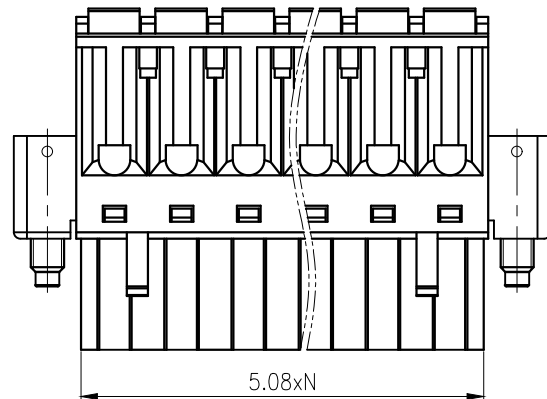

View A

未注公差/General tolerances(mm)														
0	>3	>6	>10	>18	>30	>50	>80	>120	>180	>250	>315	>400	>500	0.1/10 ±2'
~3	~6	~10	~18	~30	~50	~80	~120	~180	~250	~315	~400	~500		
±0.12	±0.18	±0.22	±0.26	±0.31	±0.37	±0.57	±0.80	±0.93	±1.05	±1.15	±1.60	±2.20	±2.50	

ITEM	NAME OF PART	MATERIAL	NOTES
6	Screw	Steel	M2.5/Zn Plated
5	Spring	Stainless steel	/
4	Clamp	Copper alloy	Sn Plated
3	Button	PA66	UL94V-0
2	Cover	PA66	UL94V-0
1	Housing	PA66	UL94V-0

UL 标准/UL Standard:			
额定电压/电流/Rated Voltage(V)/Current(A)	B	C	D
	300/10	/	300/10
IEC 标准/IEC Standard:			
过压类别/Overvoltage Category/污染等级/Pollution Degree	III/3	III/2	II/2
额定电压/电流/Rated Voltage(V)/Current(A)	/	320/20	/
额定脉冲电压(KV)/Rate Impulse Voltage(KV)	/	4	/
螺丝扭矩/Torque Tightening(N·m/Lb.in)	M2.5, 0.4/3.54		
线径范围(硬线和软线)/Wire Range(rigid and flexible)(mm <sup>2</sup> /AWG)	0.2~2.5/26~12		
间距/Pitch(mm)/线数范围/Poles	5.08/N=02~24P		
剥线长度/Stripping length(mm)	9~10		
使用温度范围/Operating temperature(°C)	-40~+105		
符合RoHS环保要求/Conform to RoHS	Yes		

MATERIAL: /	SURFACE: //
MAT NO: /	拓宜(上海)工控电器设备有限公司
STATUS: /	
APPD:	NAME:
CHKD:	2ETYKDM-5.08XXP-1Y-1000A(H)
DRFT:	DRAWING NO.:
SIZE: A4	TYPE: CUSTOMER_DRAWING
SCALE: 2:1	REV TO-1
SHEET 1/1	

REV	ECN	DESCRIPTION	DRFT	DATE