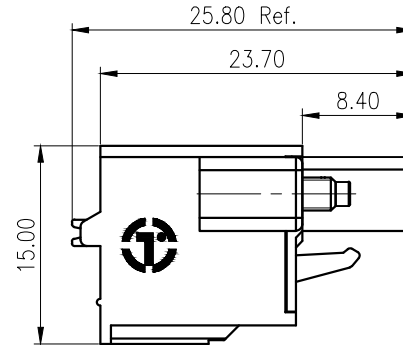

View A

未注公差/General tolerances(mm)														
0	>3	>6	>10	>18	>30	>50	>80	>120	>180	>250	>315	>400	>500	0.1/10 ±2'
~3	~6	~10	~18	~30	~50	~80	~120	~180	~250	~315	~400	~500		
±0.12	±0.18	±0.22	±0.26	±0.31	±0.37	±0.57	±0.80	±0.93	±1.05	±1.15	±1.60	±2.20	±2.50	

ITEM	NAME OF PART	MATERIAL	NOTES
6	Screw	Steel	M2.5/Zn Plated
5	Spring	Stainless steel	/
4	Clamp	Copper alloy	Sn Plated
3	Button	PA66	UL94V-0
2	Cover	PA66	UL94V-0
1	Housing	PA66	UL94V-0

UL 标准/UL Standard:			
额定电压/电流/Rated Voltage(V)/Current(A)	B	C	D
	300/10	/	300/10
IEC 标准/IEC Standard:			
过压类别/Overvoltage Category/污染等级/Pollution Degree	III/3	III/2	II/2
额定电压/电流/Rated Voltage(V)/Current(A)	/	320/20	/
额定脉冲电压(KV)/Rate Impulse Voltage(KV)	/	4	/
螺丝扭矩/Torque Tightening(N·m/Lb.in)	M2.5, 0.4/3.54		
线径范围(硬线和软线)/Wire Range(rigid and flexible)(mm <sup>2</sup> /AWG)	0.2~2.5/26~12		
间距/Pitch(mm)/线数范围/Poles	5.08/N=02~24P		
剥线长度/Stripping length(mm)	9~10		
使用温度范围/Operating temperature(°C)	-40~+105		
符合RoHS环保要求/Conform to RoHS	Yes		

MATERIAL: /	SURFACE: //
MAT NO: /	拓宜(上海)工控电器设备有限公司
STATUS: /	
APPD:	NAME:
CHKD:	2ETYKDM-5.08XXP-1Y-1000A(H)
DRFT:	DRAWING NO.:
SIZE: A4	TYPE: CUSTOMER_DRAWING
SCALE: 2:1	REV TO-1
SHEET 1/1	

REV	ECN	DESCRIPTION	DRFT	DATE