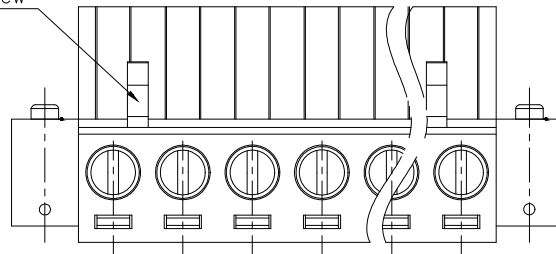

REVISION RECORD

REV	ECN	DESCRIPTION	DRFT	DATE

O2P: Clasp on the left from this view

2ETYKM - 5.0/5.08 - XXP - 1Y - 00A (H)  
 (Series No.) (Pitch) (Poles) (Single Pitch) (RoHS) 00A-(Standard)  
 (Color): 1.(Grey) 2.(Blue) 3.(Black) 4.(Green) 5.(Orange) 6.(Red) 7.(Transparent) 8.(Yellow) 9.(White)

2. Torque value : M2.5 , 0.4N·m
3. Wire range : 2.5mm<sup>2</sup>

NOTES2:

1. Dimension shall be interpreted per ASME Y14.5-2009
2. Pitch : 5.0/5.08mm, Poles : N=02~22P
3. Stripping length : 7~8mm
4. Operating temperature : -40°C~+105°C
5. Undimensioned tolerances: