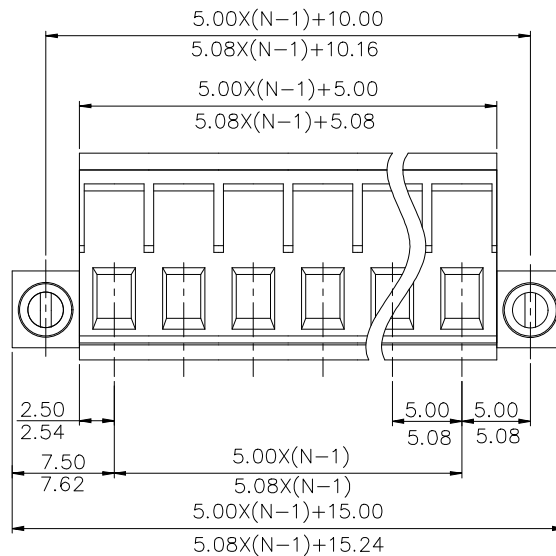

REVISION RECORD

REV	ECN	DESCRIPTION	DRFT	DATE

O2P: Clasp on the left from this view

2ETYKM - 5.0/5.08 - XXP - 1Y - 00A (H)  
 (Series No.) (Pitch) (Poles) (Single Pitch) (RoHS) 00A-(Standard)  
 (Color): 1.(Grey) 2.(Blue) 3.(Black) 4.(Green) 5.(Orange) 6.(Red) 7.(Transparent) 8.(Yellow) 9.(White)

2. Torque value : M2.5 , 0.4N·m
3. Wire range : 2.5mm<sup>2</sup>

NOTES2:

1. Dimension shall be interpreted per ASME Y14.5-2009
2. Pitch : 5.0/5.08mm, Poles : N=02~22P
3. Stripping length : 7~8mm
4. Operating temperature : -40°C~+105°C
5. Undimensioned tolerances:

Pitch range in mm		Nominal dimension range in mm						∓	∠	□
TO	Over	Over	Over	Over	Over	Over	0.1/10	∠	□	
6	10	10	30	60	100	150				
±0.15	±0.20	±0.30	±0.30	±0.50	±0.70	±1.00	±1.30	±2*		

6. RoHS Compliance

DETACHED LISTS	PART NO.:	拓宜 (上海) 工控电器设备有限公司			
	APPD:	NAME: 2ET YKM-5.0/5.08-XXP-1Y-00A(H)			
	CHKD:	TITLE: CUSTOMER DRAWING			
	DRFT:	DRAWING NO.:		REV	DO
THIRD ANGLE PROJECTION		DO NOT SCALE DRAWING		SHEET	1/1
MM (INCH)		SCALE		1:1	