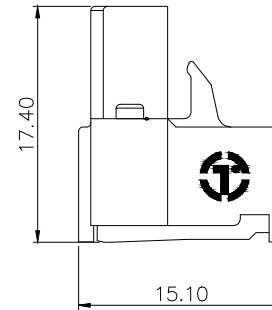

REVISION RECORD

REV	ECN	DESCRIPTION	DRFT	DATE

O2P: Clasp on the left from this view

2ETYKM - 5.0/5.08 - XXP - 1Y - 00A (H)  
 (Series No.) (Pitch) (Poles) (Single Pitch) (RoHS) 00A-(Standard)  
 (Color): 1.(Grey) 2.(Blue) 3.(Black) 4.(Green) 5.(Orange) 6.(Red) 7.(Transparent) 8.(Yellow) 9.(White)

2. Torque value : M2.5 , 0.4N·m
3. Wire range : 2.5mm<sup>2</sup>

NOTES2:

1. Dimension shall be interpreted per ASME Y14.5-2009
2. Pitch : 5.0/5.08mm, Poles : N=02~22P
3. Stripping length : 7~8mm
4. Operating temperature : -40°C~+105°C
5. Undimensioned tolerances:

Pitch range in mm		Nominal dimension range in mm						∓	∠	□
TO	Over	Over	Over	Over	Over	Over	0.1/10	∠	□	
6	10	10	30	60	100	150				
±0.15	±0.20	±0.30	±0.30	±0.50	±0.70	±1.00	±1.30	±2*		

6. RoHS Compliance

DETACHED LISTS	PART NO.:	拓宜 (上海) 工控电器设备有限公司			
	APPD:	NAME: 2ET YKM-5.0/5.08-XXP-1Y-00A(H)			
	CHKD:	TITLE: CUSTOMER DRAWING			
	DRFT:	DRAWING NO.:		REV	DO
THIRD ANGLE PROJECTION		DO NOT SCALE DRAWING		SHEET	1/1
MM (INCH)		SCALE		1:1	