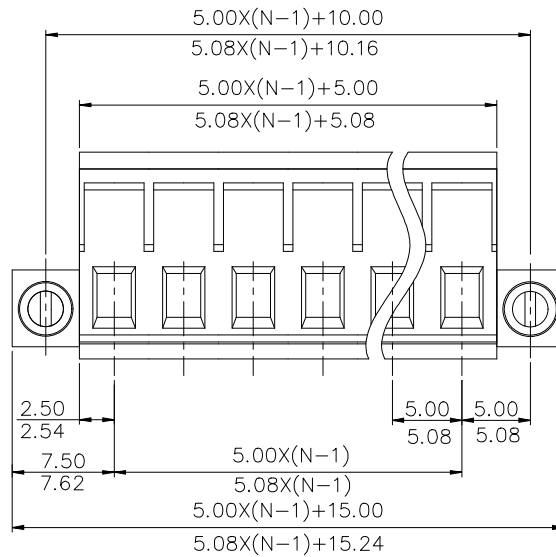

REVISION RECORD

REV	ECN	DESCRIPTION	DRFT	DATE

O2P: Clasp on the left from this view

**2ETYKM - 5.0/5.08 - XXP - 1Y - 00A (H)**

(Series No.) (Pitch) (Poles) (Single Pitch) (RoHS) 00A-(Standard)

(Color): 1.(Grey) 2.(Blue) 3.(Black) 4.(Green) 5.(Orange)  
6.(Red) 7.(Transparent) 8.(Yellow) 9.(White)

2. Torque value : M2.5 , 0.4N·m
3. Wire range : 2.5mm<sup>2</sup>

NOTES2:

1. Dimension shall be interpreted per ASME Y14.5-2009
2. Pitch : 5.0/5.08mm, Poles : N=02~22P
3. Stripping length : 7~8mm
4. Operating temperature : -40°C~+105°C
5. Undimensioned tolerances:

Pitch range in mm		Nominal dimension range in mm						∓	∩	□
To	Over	Over	Over	Over	Over	Over	0.1/10			
6	10	10	24	30	60	100	150			
±0.15	±0.20	±0.30	±0.30	±0.50	±0.70	±1.00	±1.30	±2*		

6. RoHS Compliance