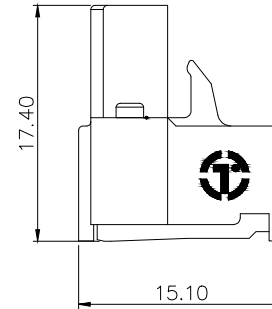

REVISION RECORD

REV	ECN	DESCRIPTION	DRFT	DATE

O2P: Clasp on the left from this view

**2ETYKM - 5.0/5.08 - XXP - 1Y - 00A (H)**

(Series No.) (Pitch) (Poles) (Single Pitch) (RoHS) 00A-(Standard)

(Color): 1.(Grey) 2.(Blue) 3.(Black) 4.(Green) 5.(Orange)  
6.(Red) 7.(Transparent) 8.(Yellow) 9.(White)

2. Torque value : M2.5 , 0.4N·m
3. Wire range : 2.5mm<sup>2</sup>

NOTES2:

1. Dimension shall be interpreted per ASME Y14.5-2009
2. Pitch : 5.0/5.08mm, Poles : N=02~22P
3. Stripping length : 7~8mm
4. Operating temperature : -40°C~+105°C
5. Undimensioned tolerances:

Pitch range in mm		Nominal dimension range in mm						∓	∩	□
To	Over	Over	Over	Over	Over	Over	0.1/10			
6	10	10	24	30	60	100	150			
±0.15	±0.20	±0.30	±0.30	±0.50	±0.70	±1.00	±1.30	±2*		

6. RoHS Compliance