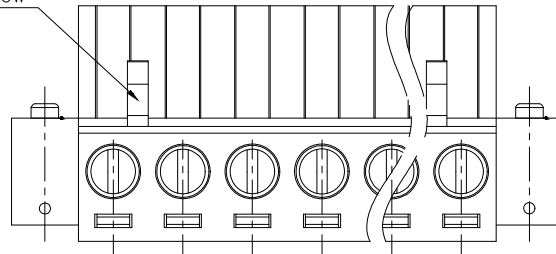

REVISION RECORD

REV	ECN	DESCRIPTION	DRFT	DATE

O2P: Clasp on the left from this view

**2ETYKM - 5.0/5.08 - XXP - 1Y - 00A (H)**

(Series No.) (Pitch) (Poles) (Single Pitch) (RoHS) 00A-(Standard)

(Color): 1.(Grey) 2.(Blue) 3.(Black) 4.(Green) 5.(Orange)  
6.(Red) 7.(Transparent) 8.(Yellow) 9.(White)

2. Torque value : M2.5 , 0.4N·m
3. Wire range : 2.5mm<sup>2</sup>

NOTES2:

1. Dimension shall be interpreted per ASME Y14.5-2009
2. Pitch : 5.0/5.08mm, Poles : N=02~22P
3. Stripping length : 7~8mm
4. Operating temperature : -40°C~+105°C
5. Undimensioned tolerances: