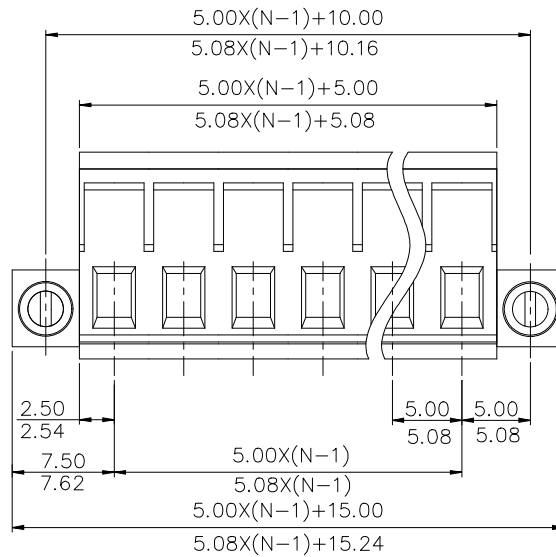

REVISION RECORD

REV	ECN	DESCRIPTION	DRFT	DATE
-----	-----	-------------	------	------

O2P: Clasp on the left from this view

2ETYKM - 5.0/5.08 - XXP - 1Y - 00A (H)

(Series No.) (Pitch) (Poles) (Single Pitch) (RoHS) 00A-(Standard)

(Color): 1.(Grey) 2.(Blue) 3.(Black) 4.(Green) 5.(Orange) 6.(Red) 7.(Transparent) 8.(Yellow) 9.(White)

NOTES1:

UL Standard

1. Rated voltage/current : 300V / 15A
2. Withstanding voltage : AC1600V/1Min.
3. Torque value : M2.5 , 3.54Lb.in
4. Wire range : 28~12AWG

IEC Standard

1. Pollution Degree	2
Overvoltage Category	III
Rate Impulse Voltage(kV)	4.0kV
Rate Voltage(V)	320V
Rate Current(A)	20A

2. Torque value : M2.5 , 0.4N·m
3. Wire range : 2.5mm²

NOTES2:

1. Dimension shall be interpreted per ASME Y14.5-2009
2. Pitch : 5.0/5.08mm, Poles : N=02~22P
3. Stripping length : 7~8mm
4. Operating temperature : -40°C~+105°C
5. Undimensioned tolerances:

Pitch range in mm		Nominal dimension range in mm						∓	∩	□
To	Over	Over	Over	Over	Over	Over	0.1/10			
6	10	10	24	30	60	100	150			
±0.15	±0.20	±0.30	±0.30	±0.50	±0.70	±1.00	±1.30	±2*		

6. RoHS Compliance