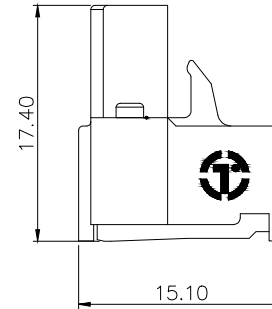

REVISION RECORD

REV	ECN	DESCRIPTION	DRFT	DATE
-----	-----	-------------	------	------

O2P: Clasp on the left from this view

2ETYKM - 5.0/5.08 - XXP - 1Y - 00A (H)

(Series No.) (Pitch) (Poles) (Single Pitch) (RoHS) 00A-(Standard)

IEC Standard

1. Pollution Degree	2
Overvoltage Category	III
Rate Impulse Voltage(kV)	4.0kV
Rate Voltage(V)	320V
Rate Current(A)	20A

2. Torque value : M2.5 , 0.4N·m
3. Wire range : 2.5mm²

NOTES2:

1. Dimension shall be interpreted per ASME Y14.5-2009
2. Pitch : 5.0/5.08mm, Poles : N=02~22P
3. Stripping length : 7~8mm
4. Operating temperature : -40°C~+105°C
5. Undimensioned tolerances:

Pitch range in mm		Nominal dimension range in mm						∓	∩	□
To	Over	Over	Over	Over	Over	Over	0.1/10			
6	10	10	24	30	60	100	150			
±0.15	±0.20	±0.30	±0.30	±0.50	±0.70	±1.00	±1.30	±2*		

6. RoHS Compliance

DETACHED LISTS	PART NO.:	拓宜 (上海) 工控电器设备有限公司			
	APPD:	NAME: 2ET YKM-5.0/5.08-XXP-1Y-00A(H)			
	CHKD:	TITLE: CUSTOMER DRAWING			
	DRFT:	DRAWING NO.:		REV	DO
THIRD ANGLE PROJECTION		DO NOT SCALE DRAWING		SHEET	1/1
		MM (INCH)	SCALE	1:1	