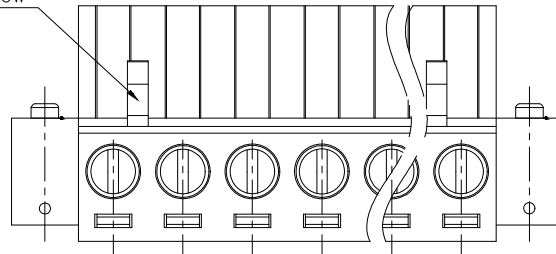

REVISION RECORD

REV	ECN	DESCRIPTION	DRFT	DATE
-----	-----	-------------	------	------

O2P: Clasp on the left from this view

2ETYKM - 5.0/5.08 - XXP - 1Y - 00A (H)

(Series No.) (Pitch) (Poles) (Single Pitch) (RoHS) 00A-(Standard)

IEC Standard

1. Pollution Degree	2
Overvoltage Category	III
Rate Impulse Voltage(kV)	4.0kV
Rate Voltage(V)	320V
Rate Current(A)	20A

2. Torque value : M2.5 , 0.4N·m
3. Wire range : 2.5mm²

NOTES2:

1. Dimension shall be interpreted per ASME Y14.5-2009
2. Pitch : 5.0/5.08mm, Poles : N=02~22P
3. Stripping length : 7~8mm
4. Operating temperature : -40°C~+105°C
5. Undimensioned tolerances: