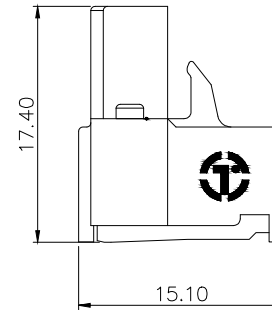

REVISION RECORD

REV	ECN	DESCRIPTION	DRFT	DATE

O2P: Clasp on the left from this view

2ETYKM - 5.0/5.08 - XXP - 1Y - 00A (H)

(Series No.) (Pitch) (Poles) (Single Pitch) (RoHS) 00A-(Standard)

(Color): 1.(Grey) 2.(Blue) 3.(Black) 4.(Green) 5.(Orange) 6.(Red) 7.(Transparent) 8.(Yellow) 9.(White)

- 2.Torque value : M2.5 , 0.4N•m
- 3.Wire range : 2.5mm²

NOTES2:

- 1.Dimension shall be interpreted per ASME Y14.5-2009
- 2.Pitch : 5.0/5.08mm, Poles : N=02~22P
- 3.Stripping length : 7~8mm
- 4.Operating temperature: -40°C~+105°C
- 5.Undimensioned tolerances:

Pitch range in mm		Nominal dimension range in mm						∓	∠	□
To	Over	Over	Over	Over	Over	Over	0.1/10	∠	□	
6	10	10	24	30	60	100	150	∠	□	
±0.15	±0.20	±0.30	±0.30	±0.50	±0.70	±1.00	±1.30	±2*		

6.RoHS Compliance