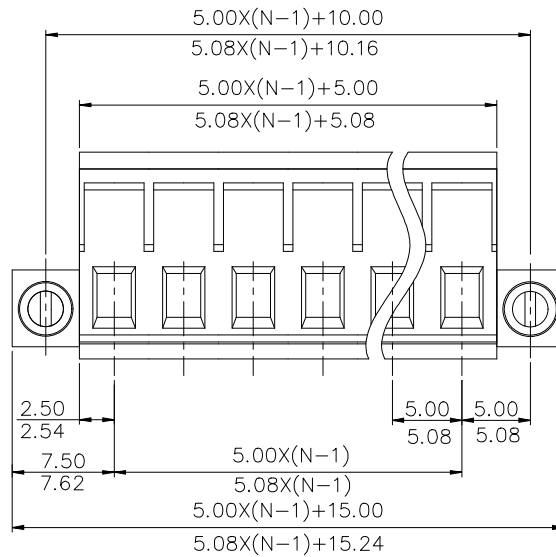

REVISION RECORD

REV	ECN	DESCRIPTION	DRFT	DATE

O2P: Clasp on the left from this view

2ETYKM - 5.0/5.08 - XXP - 1Y - 00A (H)

(Series No.) (Pitch) (Poles) (Single Pitch) (RoHS) 00A-(Standard)

(Color): 1.(Grey) 2.(Blue) 3.(Black) 4.(Green) 5.(Orange) 6.(Red) 7.(Transparent) 8.(Yellow) 9.(White)

NOTES1:

UL Standard

- 1.Rated voltage/current : 300V / 15A
- 2.Withstanding voltage : AC1600V/1Min.
- 3.Torque value : M2.5 , 3.54Lb.in
- 4.Wire range : 28~12AWG

IEC Standard

1. Pollution Degree	2
Overvoltage Category	III
Rate Impulse Voltage(kV)	4.0KV
Rate Voltage(V)	320V
Rate Current(A)	20A

- 2.Torque value : M2.5 , 0.4N•m
- 3.Wire range : 2.5mm²

NOTES2:

- 1.Dimension shall be interpreted per ASME Y14.5-2009
- 2.Pitch : 5.0/5.08mm, Poles : N=02~22P
- 3.Stripping length : 7~8mm
- 4.Operating temperature: -40°C~+105°C
- 5.Undimensioned tolerances:

Pitch range in mm		Nominal dimension range in mm						∓	∠	□
To	Over	Over	Over	Over	Over	Over	0.1/10	∠	□	
6	10	10	24	30	60	100	150	∠	□	
±0.15	±0.20	±0.30	±0.30	±0.50	±0.70	±1.00	±1.30	±2*		

6.RoHS Compliance