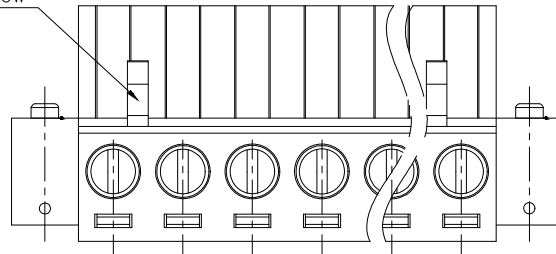

REVISION RECORD

REV	ECN	DESCRIPTION	DRFT	DATE

O2P: Clasp on the left from this view

2ETYKM - 5.0/5.08 - XXP - 1Y - 00A (H)

(Series No.) (Pitch) (Poles) (Single Pitch) (RoHS) 00A-(Standard)

(Color): 1.(Grey) 2.(Blue) 3.(Black) 4.(Green) 5.(Orange) 6.(Red) 7.(Transparent) 8.(Yellow) 9.(White)

- 2.Torque value : M2.5 , 0.4N•m
- 3.Wire range : 2.5mm²

NOTES2:

- 1.Dimension shall be interpreted per ASME Y14.5-2009
- 2.Pitch : 5.0/5.08mm, Poles : N=02~22P
- 3.Stripping length : 7~8mm
- 4.Operating temperature: -40°C~+105°C
- 5.Undimensioned tolerances: