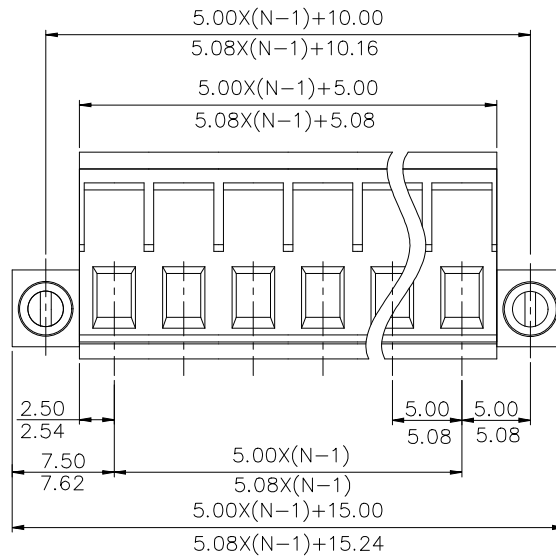

REVISION RECORD

REV	ECN	DESCRIPTION	DRFT	DATE

O2P: Clasp on the left from this view

2ETYKM - 5.0/5.08 - XXP - 1Y - 00A (H)
 (Series No.) (Pitch) (Poles) (Single Pitch) (RoHS) 00A-(Standard)
 (Color): 1.(Grey) 2.(Blue) 3.(Black) 4.(Green) 5.(Orange) 6.(Red) 7.(Transparent) 8.(Yellow) 9.(White)

NOTES1:

UL Standard

- 1.Rated voltage/current : 300V / 15A
- 2.Withstanding voltage : AC1600V/1Min.
- 3.Torque value : M2.5 , 3.54Lb.in
- 4.Wire range : 28~12AWG

IEC Standard

1. Pollution Degree	2
Overvoltage Category	III
Rate Impulse Voltage(kV)	4.0KV
Rate Voltage(V)	320V
Rate Current(A)	20A

- 2.Torque value : M2.5 , 0.4N•m
- 3.Wire range : 2.5mm²

NOTES2:

- 1.Dimension shall be interpreted per ASME Y14.5-2009
- 2.Pitch : 5.0/5.08mm, Poles : N=02~22P
- 3.Stripping length : 7~8mm
- 4.Operating temperature: -40°C~+105°C
- 5.Undimensioned tolerances:

Pitch range in mm		Nominal dimension range in mm						∓	∩	□
TO	Over	Over	Over	Over	Over	Over	0.1/10			
6	10	10	24	30	60	100	150			
±0.15	±0.20	±0.30	±0.30	±0.50	±0.70	±1.00	±1.30	±2*		

6.RoHS Compliance