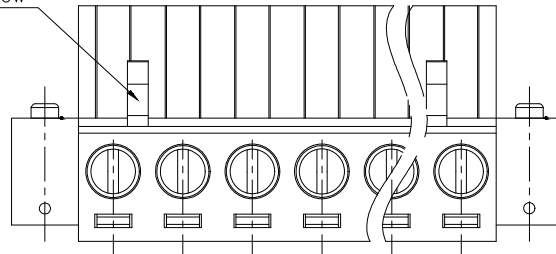

REVISION RECORD

REV	ECN	DESCRIPTION	DRFT	DATE

O2P: Clasp on the left from this view

2ETYKM - 5.0/5.08 - XXP - 1Y - 00A (H)
 (Series No.) (Pitch) (Poles) (Single Pitch) (RoHS) 00A-(Standard)
 (Color): 1.(Grey) 2.(Blue) 3.(Black) 4.(Green) 5.(Orange) 6.(Red) 7.(Transparent) 8.(Yellow) 9.(White)

- 2.Torque value : M2.5 , 0.4N•m
- 3.Wire range : 2.5mm²

NOTES2:

- 1.Dimension shall be interpreted per ASME Y14.5-2009
- 2.Pitch : 5.0/5.08mm, Poles : N=02~22P
- 3.Stripping length : 7~8mm
- 4.Operating temperature: -40°C~+105°C
- 5.Undimensioned tolerances: