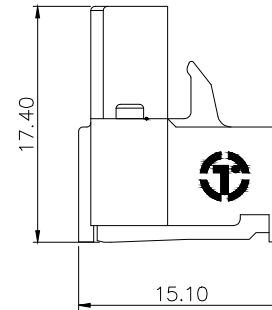

REVISION RECORD

REV	ECN	DESCRIPTION	DRFT	DATE

O2P: Clasp on the left from this view

2ETYKM - 5.0/5.08 - XXP - 1Y - 00A (H)
 (Series No.) (Pitch) (Poles) (Single Pitch) (RoHS) 00A-(Standard)
 (Color): 1.(Grey) 2.(Blue) 3.(Black) 4.(Green) 5.(Orange) 6.(Red) 7.(Transparent) 8.(Yellow) 9.(White)

- 2.Torque value : M2.5 , 0.4N•m
- 3.Wire range : 2.5mm²

NOTES2:

- 1.Dimension shall be interpreted per ASME Y14.5-2009
- 2.Pitch : 5.0/5.08mm, Poles : N=02~22P
- 3.Stripping length : 7~8mm
- 4.Operating temperature: -40°C~+105°C
- 5.Undimensioned tolerances:

Pitch range in mm		Nominal dimension range in mm						∓	∩	□
TO	Over	Over	Over	Over	Over	Over	0.1/10			
6	10	10	24	30	60	100	150			
±0.15	±0.20	±0.30	±0.30	±0.50	±0.70	±1.00	±1.30	±2*		

6.RoHS Compliance