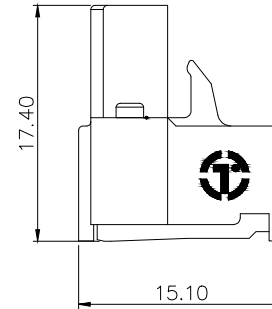

REVISION RECORD

REV	ECN	DESCRIPTION	DRFT	DATE

O2P: Clasp on the left from this view

2ETYKM - 5.0/5.08 - XXP - 1Y - 00A (H)
 (Series No.) (Pitch) (Poles) (Single Pitch) (RoHS) 00A-(Standard)
 (Color): 1.(Grey) 2.(Blue) 3.(Black) 4.(Green) 5.(Orange) 6.(Red) 7.(Transparent) 8.(Yellow) 9.(White)

- 2.Torque value : M2.5 , 0.4N•m
- 3.Wire range : 2.5mm²

NOTES2:

- 1.Dimension shall be interpreted per ASME Y14.5-2009
- 2.Pitch : 5.0/5.08mm, Poles : N=02~22P
- 3.Stripping length : 7~8mm
- 4.Operating temperature: -40°C~+105°C
- 5.Undimensioned tolerances:

Pitch range in mm		Nominal dimension range in mm						∓	∩	□
TO	Over	Over	Over	Over	Over	Over	0.1/10			
6	10	10	24	30	60	100	150			
±0.15	±0.20	±0.30	±0.30	±0.50	±0.70	±1.00	±1.30	±2*		

6.RoHS Compliance

DETACHED LISTS	PART NO.:	拓宜 (上海) 工控电器设备有限公司			
	APPD:	NAME: 2ET YKM-5.0/5.08-XXP-1Y-00A(H)			
	CHKD:	TITLE: CUSTOMER DRAWING			
	DRFT:	DRAWING NO.:		REV	DO
THIRD ANGLE PROJECTION		DO NOT SCALE DRAWING		SHEET	1/1
		MM (INCH)	SCALE	1:1	