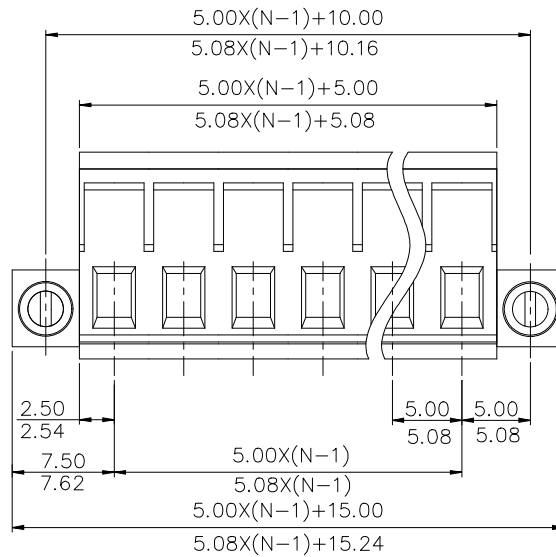

REVISION RECORD

REV	ECN	DESCRIPTION	DRFT	DATE

O2P: Clasp on the left from this view

2ETYKM - 5.0/5.08 - XXP - 1Y - 00A (H)
 (Series No.) (Pitch) (Poles) (Single Pitch) (RoHS) 00A-(Standard)
 (Color): 1.(Grey) 2.(Blue) 3.(Black) 4.(Green) 5.(Orange) 6.(Red) 7.(Transparent) 8.(Yellow) 9.(White)

- 2.Torque value : M2.5 , 0.4N•m
- 3.Wire range : 2.5mm²

NOTES2:

- 1.Dimension shall be interpreted per ASME Y14.5-2009
- 2.Pitch : 5.0/5.08mm, Poles : N=02~22P
- 3.Stripping length : 7~8mm
- 4.Operating temperature: -40°C~+105°C
- 5.Undimensioned tolerances:

Pitch range in mm		Nominal dimension range in mm						∓	∩	□
TO	Over	Over	Over	Over	Over	Over	0.1/10			
6	10	10	24	30	60	100	150			
±0.15	±0.20	±0.30	±0.30	±0.50	±0.70	±1.00	±1.30	±2*		

6.RoHS Compliance

DETACHED LISTS	PART NO.:	拓宜 (上海) 工控电器设备有限公司			
	APPD:	NAME: 2ET YKM-5.0/5.08-XXP-1Y-00A(H)			
	CHKD:	TITLE: CUSTOMER DRAWING			
	DRFT:	DRAWING NO.:		REV	DO
THIRD ANGLE PROJECTION		DO NOT SCALE DRAWING		SHEET	1/1
		MM (INCH)	SCALE	1:1	