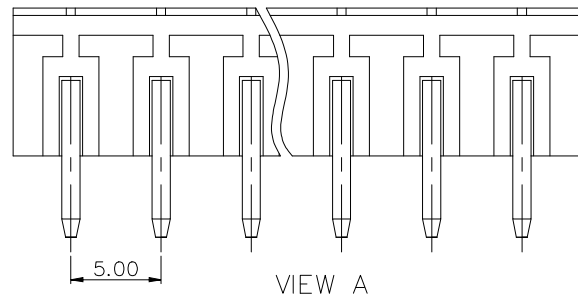

REVISION RECORD

REV	ECN	DESCRIPTION	DRFT	DATE

NOTES1:

UL Standard

- 1.Rated voltage/current : 300V / 15A
- 2.Withstanding voltage : AC1600V/1Min.

IEC Standard

1.

Pollution degree	2
Overvoltage category	III
Rate impulse voltage(KV)	4.0KV
Rate voltage(V)	320V
Rate current(A)	20A

NOTES2:

- 1.Dimension shall be interpreted per ASME Y14.5-2009
- 2.Pitch : 5.00/5.08mm, Poles : N=02~24P
- 3.Operating temperature: -40°C~+105°C
- 4.Undimensioned tolerances:

Pitch range in mm		Nominal dimension range in mm					-	∩	□
TO	Over TO	Over TO	Over TO	Over TO	Over TO				
6	10	10	30	60	100	150	0.1/10		
±0.15	±0.20	±0.30	±0.30	±0.50	±0.70	±1.00	±1.30	±2'	

5.RoHS Compliance

2ETYRC - 5.0/5.08 - XXXP - 1Y - 00A (H)
(Series No.) (Pitch) (Poles) (Single Pitch) (Color):1.(Grey)
L(RoHS)
00A-(Standard)
2.(Blue)
3.(Black)
4.(Green)
5.(Orange)
6.(Red)
7.(Transparent)
8.(Yellow)
9.(White)

DETACHED LISTS	PART NO.:	拓宜 (上海) 工控电器设备有限公司						
	APPD: /					NAME:	2ETYRC-5.0/5.08-XXXP-1Y-00A	
	CHKD: /	TITLE:	CUSTOMER DRAWING	REV	DO			
	DRFT: /	DRAWING NO.:	/	SHEET	1/1			
THIRD ANGLE PROJECTION		MM (INCH)	DO NOT SCALE DRAWING	SCALE	1:1