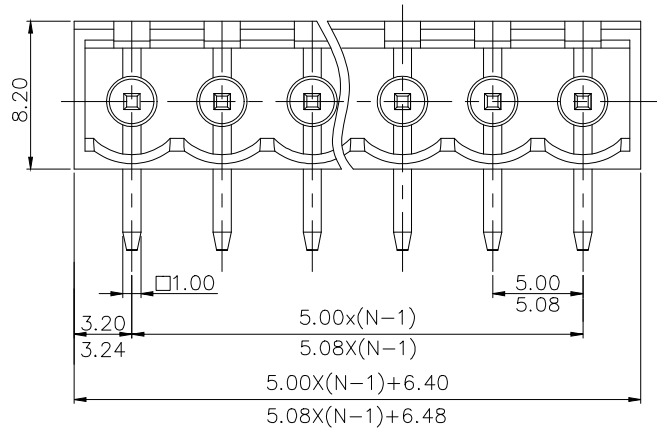

NOTES2:

- 1.Dimension shall be interpreted per ASME Y14.5-2009
- 2.Pitch : 5.00/5.08mm, Poles : N=02~24P
- 3.Operating temperature: -40°C~+105°C
- 4.Undimensioned tolerances:

Pitch range in mm		Nominal dimension range in mm					-	∩	□
TO	Over TO	Over TO	Over TO	Over TO	Over TO				
6	10	10	30	60	100	150	0.1/10		
±0.15	±0.20	±0.30	±0.30	±0.50	±0.70	±1.00	±1.30	±2'	

5.RoHS Compliance

2ETYRC - 5.0/5.08 - XXXP - 1Y - 00A (H)
 (Series No.) (Pitch) (Poles) (Single Pitch) (Color):1.(Grey)
 L(RoHS)
 00A-(Standard)
 2.(Blue)
 3.(Black)
 4.(Green)
 5.(Orange)
 6.(Red)
 7.(Transparent)
 8.(Yellow)
 9.(White)