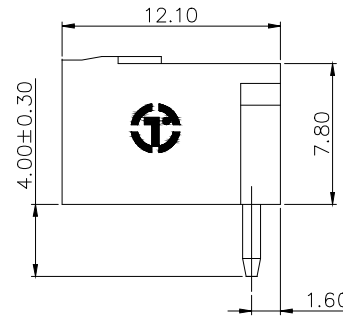

REVISION RECORD

REV	ECN	DESCRIPTION	DRFT	DATE

NOTES1:

UL Standard

- 1.Rated voltage/current : 300V / 15A
- 2.Withstanding voltage : AC1600V/1Min.

IEC Standard

1.

Pollution degree	2
Overvoltage category	III
Rate impulse voltage(KV)	4.0KV
Rate voltage(V)	320V
Rate current(A)	20A

NOTES2:

- 1.Dimension shall be interpreted per ASME Y14.5-2009
- 2.Pitch : 5.00/5.08mm, Poles : N=02~24P
- 3.Operating temperature: -40°C~+105°C
- 4.Undimensioned tolerances:

Pitch range in mm		Nominal dimension range in mm					-	∩	□
TO	Over TO	Over TO	Over TO	Over TO	Over TO				
6	10	10	30	60	100	150	0.1/10		
±0.15	±0.20	±0.30	±0.30	±0.50	±0.70	±1.00	±1.30	±2'	

5.RoHS Compliance

2ETYRC - 5.0/5.08 - XXXP - 1Y - 00A (H)
(Series No.) (Pitch) (Poles) (Single Pitch) (Color):1.(Grey)
L(RoHS)
00A-(Standard)
2.(Blue)
3.(Black)
4.(Green)
5.(Orange)
6.(Red)
7.(Transparent)
8.(Yellow)
9.(White)

DETACHED LISTS	PART NO.:	拓宜 (上海) 工控电器设备有限公司						
	APPD: /					NAME:	2ETYRC-5.0/5.08-XXXP-1Y-00A	
	CHKD: /	TITLE:	CUSTOMER DRAWING	REV	DO			
	DRFT: /	DRAWING NO.:	/	SHEET	1/1			
THIRD ANGLE PROJECTION		MM (INCH)	DO NOT SCALE DRAWING	SCALE	1:1