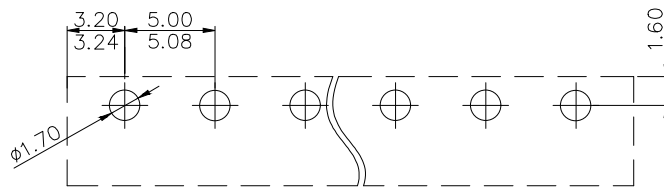

REVISION RECORD

REV	ECN	DESCRIPTION	DRFT	DATE

NOTES1:

UL Standard

- 1.Rated voltage/current : 300V / 15A
- 2.Withstanding voltage : AC1600V/1Min.

IEC Standard

1.

Pollution degree	2
Overvoltage category	III
Rate impulse voltage(KV)	4.0KV
Rate voltage(V)	320V
Rate current(A)	20A

NOTES2:

- 1.Dimension shall be interpreted per ASME Y14.5-2009
- 2.Pitch : 5.00/5.08mm, Poles : N=02~24P
- 3.Operating temperature: -40°C~+105°C
- 4.Undimensioned tolerances:

Pitch range in mm		Nominal dimension range in mm					-	∩	□
TO	Over TO	Over TO	Over TO	Over TO	Over TO				
6	10	10	30	60	100	150	0.1/10		
±0.15	±0.20	±0.30	±0.30	±0.50	±0.70	±1.00	±1.30	±2'	

5.RoHS Compliance

2ETYRC - 5.0/5.08 - XXXP - 1Y - 00A (H)
(Series No.) (Pitch) (Poles) (Single Pitch) (Color):1.(Grey)
L(RoHS)
00A-(Standard)
2.(Blue)
3.(Black)
4.(Green)
5.(Orange)
6.(Red)
7.(Transparent)
8.(Yellow)
9.(White)

DETACHED LISTS	PART NO.:	拓宜 (上海) 工控电器设备有限公司						
	APPD: /					NAME:	2ETYRC-5.0/5.08-XXXP-1Y-00A	
	CHKD: /	TITLE:	CUSTOMER DRAWING	REV	DO			
	DRFT: /	DRAWING NO.:	/	SHEET	1/1			
THIRD ANGLE PROJECTION		MM (INCH)	DO NOT SCALE DRAWING	SCALE	1:1