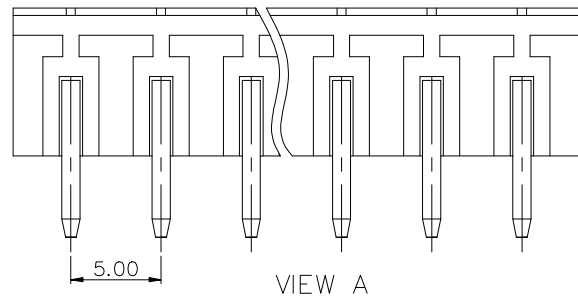

NOTES2:

1. Dimension shall be interpreted per ASME Y14.5-2009
2. Pitch : 5.00/5.08mm, Poles : N=02~24P
3. Operating temperature: -40°C~+105°C
4. Undimensioned tolerances:

Pitch range in mm		Nominal dimension range in mm					-	∩	□
TO	Over TO	Over TO	Over TO	Over TO	Over TO				
6	10	10	30	60	100	150	0.1/10		
±0.15	±0.20	±0.30	±0.30	±0.50	±0.70	±1.00	±1.30	±2'	

5. RoHS Compliance

2ETYRC - 5.0/5.08 - XXXP - 1Y - 00A (H)
 (Series No.) (Pitch) (Poles) (Single Pitch) (Color): 1.(Grey)
 L(RoHS)
 00A-(Standard)

- 2.(Blue)
- 3.(Black)
- 4.(Green)
- 5.(Orange)
- 6.(Red)
- 7.(Transparent)
- 8.(Yellow)
- 9.(White)