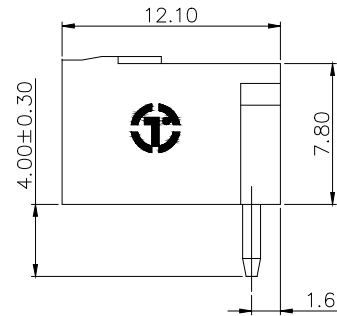

REVISION RECORD

REV	ECN	DESCRIPTION	DRFT	DATE

NOTES1:

UL Standard

1. Rated voltage/current : 300V / 15A
2. Withstanding voltage : AC1600V/1Min.

IEC Standard

1.

Pollution degree	2
Overvoltage category	III
Rate impulse voltage(KV)	4.0KV
Rate voltage(V)	320V
Rate current(A)	20A

NOTES2:

1. Dimension shall be interpreted per ASME Y14.5-2009
2. Pitch : 5.00/5.08mm, Poles : N=02~24P
3. Operating temperature: -40°C~+105°C
4. Undimensioned tolerances:

Pitch range in mm		Nominal dimension range in mm					-	∩	□
TO	Over TO	Over TO	Over TO	Over TO	Over TO				
6	10	10	30	60	100	150	0.1/10		
±0.15	±0.20	±0.30	±0.30	±0.50	±0.70	±1.00	±1.30	±2'	

5. RoHS Compliance

2ETYRC - 5.0/5.08 - XXXP - 1Y - 00A (H)
(Series No.) (Pitch) (Poles) (Single Pitch) (Color): 1.(Grey)
L(RoHS)
00A-(Standard)

- 2.(Blue)
- 3.(Black)
- 4.(Green)
- 5.(Orange)
- 6.(Red)
- 7.(Transparent)
- 8.(Yellow)
- 9.(White)

DETACHED LISTS	PART NO.:	拓宜 (上海) 工控电器设备有限公司						
	APPD: /					NAME:	2ETYRC-5.0/5.08-XXXP-1Y-00A	
	CHKD: /	TITLE:	CUSTOMER DRAWING	REV	DO			
	DRFT: /	DRAWING NO.:	/	SHEET	1/1			
THIRD ANGLE PROJECTION		MM (INCH)	DO NOT SCALE DRAWING	SCALE	1:1