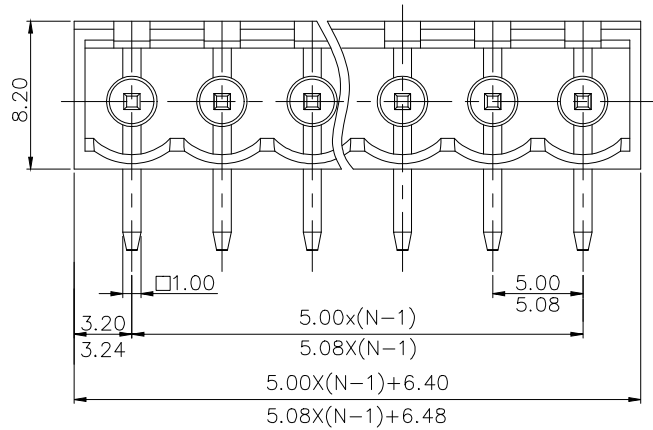

NOTES2:

1. Dimension shall be interpreted per ASME Y14.5-2009
2. Pitch : 5.00/5.08mm, Poles : N=02~24P
3. Operating temperature: -40°C~+105°C
4. Undimensioned tolerances:

Pitch range in mm		Nominal dimension range in mm					-	∩	□
TO	Over TO	Over TO	Over TO	Over TO	Over TO				
6	10	10	30	60	100	150	0.1/10		
±0.15	±0.20	±0.30	±0.30	±0.50	±0.70	±1.00	±1.30	±2'	

5. RoHS Compliance

2ETYRC - 5.0/5.08 - XXXP - 1Y - 00A (H)
 (Series No.) (Pitch) (Poles) (Single Pitch) (Color): 1.(Grey)
 L(RoHS)
 00A-(Standard)

- 2.(Blue)
- 3.(Black)
- 4.(Green)
- 5.(Orange)
- 6.(Red)
- 7.(Transparent)
- 8.(Yellow)
- 9.(White)