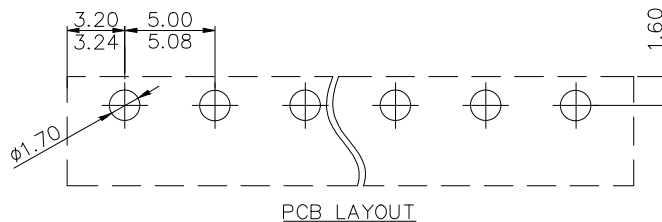

REVISION RECORD

REV	ECN	DESCRIPTION	DRFT	DATE

NOTES1:

UL Standard

1. Rated voltage/current : 300V / 15A
2. Withstanding voltage : AC1600V/1Min.

IEC Standard

1.

Pollution degree	2
Overvoltage category	III
Rate impulse voltage(KV)	4.0KV
Rate voltage(V)	320V
Rate current(A)	20A

NOTES2:

1. Dimension shall be interpreted per ASME Y14.5-2009
2. Pitch : 5.00/5.08mm, Poles : N=02~24P
3. Operating temperature: -40°C~+105°C
4. Undimensioned tolerances:

Pitch range in mm		Nominal dimension range in mm					-	∩	□
TO	Over TO	Over TO	Over TO	Over TO	Over TO				
6	10	10	30	60	100	150	0.1/10		
±0.15	±0.20	±0.30	±0.30	±0.50	±0.70	±1.00	±1.30	±2'	

5. RoHS Compliance

2ETYRC - 5.0/5.08 - XXXP - 1Y - 00A (H)
(Series No.) (Pitch) (Poles) (Single Pitch) (Color): 1.(Grey)
L(RoHS)
00A-(Standard)

- 2.(Blue)
- 3.(Black)
- 4.(Green)
- 5.(Orange)
- 6.(Red)
- 7.(Transparent)
- 8.(Yellow)
- 9.(White)

DETACHED LISTS	PART NO.:	拓宜 (上海) 工控电器设备有限公司						
	APPD: /					NAME:	2ETYRC-5.0/5.08-XXXP-1Y-00A	
	CHKD: /	TITLE:	CUSTOMER DRAWING	REV	DO			
	DRFT: /	DRAWING NO.:	/	SHEET	1/1			
THIRD ANGLE PROJECTION		MM (INCH)	DO NOT SCALE DRAWING	SCALE	1:1