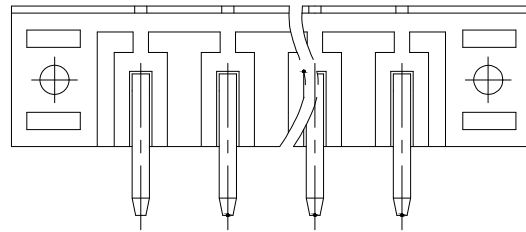

NOTES2:

- 1. Dimension shall be interpreted per ASME Y14.5-2009
- 2. Pitch : 5.0/5.08mm, Poles : N=02~22P
- 3. Operating temperature : -40°C~+105°C
- 4. Undimensioned tolerances:

Pitch range in mm	Nominal dimension range in mm							Tolerance
	Over 6 TO 10	Over 10 TO 24	Over 30 TO 30	Over 60 TO 60	Over 100 TO 100	Over 150 TO 150	0.1/10	
	±0.15	±0.20	±0.30	±0.30	±0.50	±1.00	±1.30	±2'

- 5. RoHS Compliance

VIEW A

PCB LAYOUT

2ETYRM - 5.0/5.08 - XXP - 1Y - 00A (H)

(Series No.) (Pitch) (Poles)(Single Pitch) (Color) (RoHS) (Standard)

- 1. (Grey)
- 2. (Blue)
- 3. (Black)
- 4. (Green)
- 5. (Orange)
- 6. (Red)
- 7. (Transparent)
- 8. (Yellow)
- 9. (White)

DETACHED LISTS	PART NO.:	拓宜 (上海) 工控电器设备有限公司		
	APPD: /	NAME:	2ETYRM-5.0/5.08-XXP-1Y-00A(H)	
	CHKD: /	TITLE:	CUSTOMER DRAWING	REV DO
	DRFT: /	DRAWING NO.:	/	SHEET 1/1
THIRD ANGLE PROJECTION		MM (INCH)	DO NOT SCALE DRAWING	SCALE 1:1