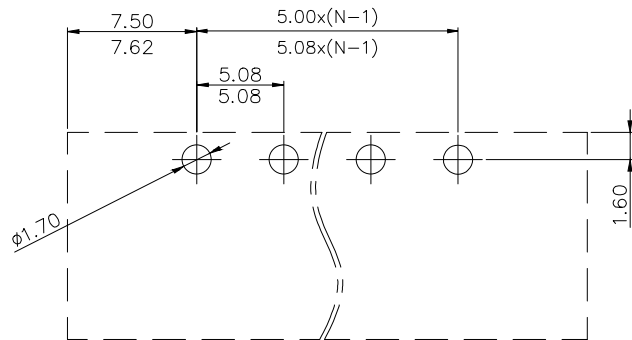

NOTES2:

- 1. Dimension shall be interpreted per ASME Y14.5-2009
- 2. Pitch : 5.0/5.08mm, Poles : N=02~22P
- 3. Operating temperature : -40°C~+105°C
- 4. Undimensioned tolerances:

Pitch range in mm	Nominal dimension range in mm							Tolerance
	Over 6 TO 10	Over 10 TO 24	Over 30 TO 30	Over 60 TO 60	Over 100 TO 100	Over 150 TO 150	0.1/10	
	±0.15	±0.20	±0.30	±0.30	±0.50	±1.00	±1.30	±2'

- 5. RoHS Compliance

VIEW A

PCB LAYOUT

2ETYRM - 5.0/5.08 - XXP - 1Y - 00A (H)

(Series No.) (Pitch) (Poles)(Single Pitch) (Color) (RoHS) (Standard)

- 1. (Grey)
- 2. (Blue)
- 3. (Black)
- 4. (Green)
- 5. (Orange)
- 6. (Red)
- 7. (Transparent)
- 8. (Yellow)
- 9. (White)

DETACHED LISTS	PART NO.:	拓宜 (上海) 工控电器设备有限公司		
	APPD: /	NAME:	2ETYRM-5.0/5.08-XXP-1Y-00A(H)	
	CHKD: /	TITLE:	CUSTOMER DRAWING	REV DO
	DRFT: /	DRAWING NO.:	/	SHEET 1/1
THIRD ANGLE PROJECTION		MM (INCH)	DO NOT SCALE DRAWING	SCALE 1:1