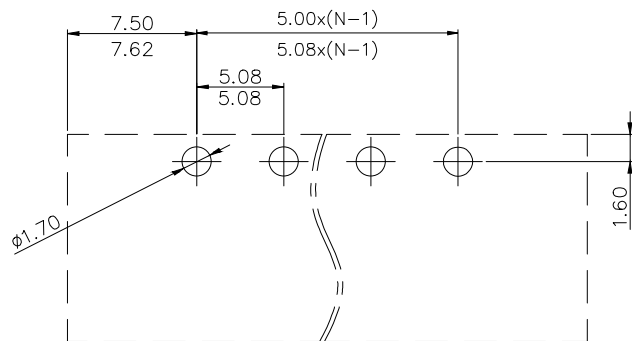

NOTES2:

- 1. Dimension shall be interpreted per ASME Y14.5-2009
- 2. Pitch : 5.0/5.08mm, Poles : N=02~22P
- 3. Operating temperature : -40°C~+105°C
- 4. Undimensioned tolerances:

Pitch range in mm	Nominal dimension range in mm							Tolerance
	Over 6 TO 10	Over 10 TO 24	Over 30 TO 30	Over 60 TO 60	Over 100 TO 100	Over 150 TO 150	0.1/10	
	±0.15	±0.20	±0.30	±0.30	±0.50	±1.00	±1.30	±2'

- 5. RoHS Compliance

VIEW A

PCB LAYOUT

DETACHED LISTS	PART NO.:	拓宜 (上海) 工控电器设备有限公司			
	APPD: /	NAME:	2ETYRM-5.0/5.08-XXP-1Y-00A(H)		
	CHKD: /	TITLE:	CUSTOMER DRAWING	REV	DO
	DRFT: /	DRAWING NO.:	/	SHEET	1/1
THIRD ANGLE PROJECTION		DO NOT SCALE DRAWING	SCALE	1:1	