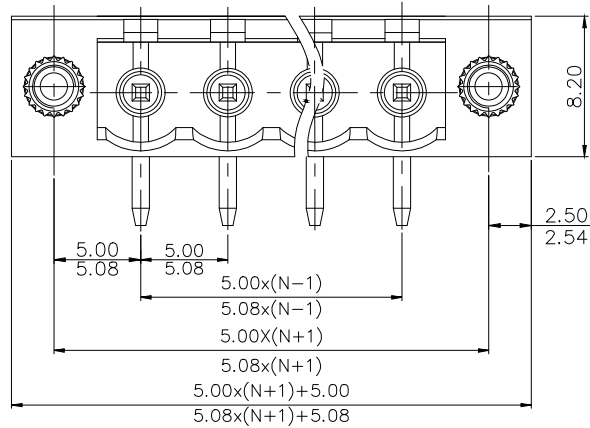

REVISION RECORD

REV	ECN	DESCRIPTION	DRFT	DATE

NOTES1:

- UL Standard
1. Rated voltage/current : 300V / 15A
2. Withstanding voltage : AC1600V/1Min.

IEC Standard

1. Pollution degree	2
Overvoltage category	III
Rate impulse voltage(KV)	4.0KV
Rate voltage(V)	320V
Rate current(A)	20A

NOTES2:

1. Dimension shall be interpreted per ASME Y14.5-2009
2. Pitch : 5.0/5.08mm, Poles : N=02~22P
3. Operating temperature : -40°C~+105°C
4. Undimensioned tolerances:

Pitch range in mm	Nominal dimension range in mm							Tolerance
	Over 6 TO 10	Over 10 TO 24	Over 30 TO 30	Over 60 TO 60	Over 100 TO 100	Over 150 TO 150	0.1/10	
	±0.15	±0.20	±0.30	±0.30	±0.50	±1.00	±1.30	±2'

5. RoHS Compliance