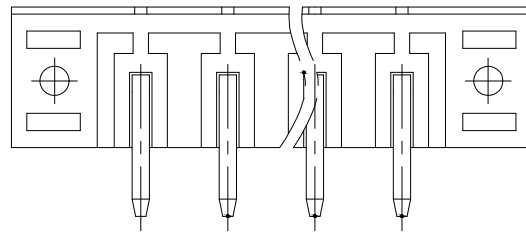

NOTES2:

- 1. Dimension shall be interpreted per ASME Y14.5-2009
- 2. Pitch : 5.0/5.08mm, Poles : N=02~22P
- 3. Operating temperature : -40°C~+105°C
- 4. Undimensioned tolerances:

Pitch range in mm	Nominal dimension range in mm							Tolerance
	Over 6 TO 10	Over 10 TO 24	Over 30 TO 30	Over 60 TO 60	Over 100 TO 100	Over 150 TO 150	0.1/10	
	±0.15	±0.20	±0.30	±0.30	±0.50	±1.00	±1.30	±2'

- 5. RoHS Compliance

VIEW A

PCB LAYOUT

DETACHED LISTS	PART NO.:	拓宜 (上海) 工控电器设备有限公司			
	APPD: /	NAME:	2ETYRM-5.0/5.08-XXP-1Y-00A(H)		
	CHKD: /	TITLE:	CUSTOMER DRAWING	REV	DO
	DRFT: /	DRAWING NO.:	/	SHEET	1/1
THIRD ANGLE PROJECTION		DO NOT SCALE DRAWING	SCALE	1:1	