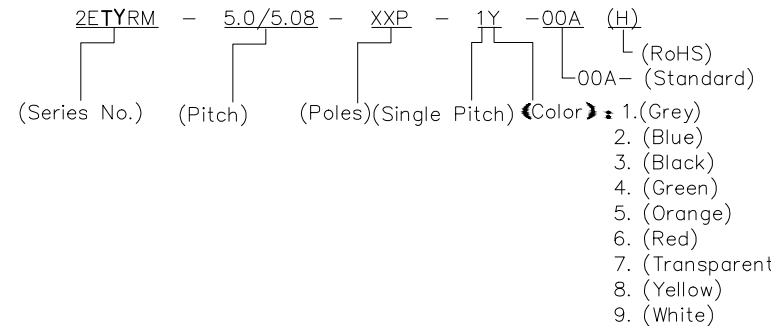

DETACHED LISTS	PART NO.:	拓宜 (上海) 工控电器设备有限公司			
	APPD: /	NAME:	2ETYRM-5.0/5.08-XXP-1Y-00A(H)		
	CHKD: /	TITLE:	CUSTOMER DRAWING	REV	DO
	DRFT: /	DRAWING NO.:	/	SHEET	1/1
THIRD ANGLE PROJECTION		DO NOT SCALE DRAWING	SCALE	1:1