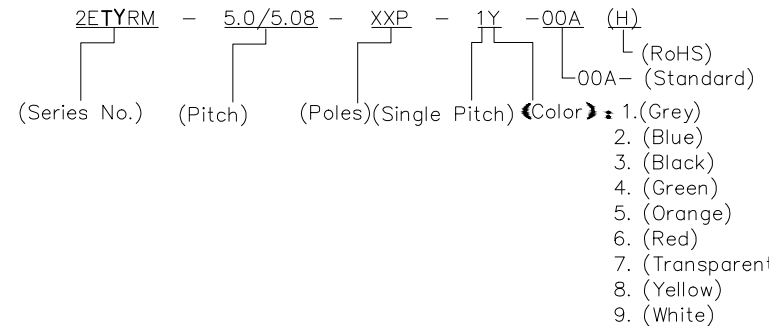

DETACHED LISTS	PART NO.:	拓宜 (上海) 工控电器设备有限公司			
	APPD: /	NAME:	2ETYRM-5.0/5.08-XXP-1Y-00A(H)		
	CHKD: /	TITLE:	CUSTOMER DRAWING	REV	DO
	DRFT: /	DRAWING NO.:	/	SHEET	1/1
THIRD ANGLE PROJECTION		MM (INCH)	DO NOT SCALE DRAWING	SCALE	1:1