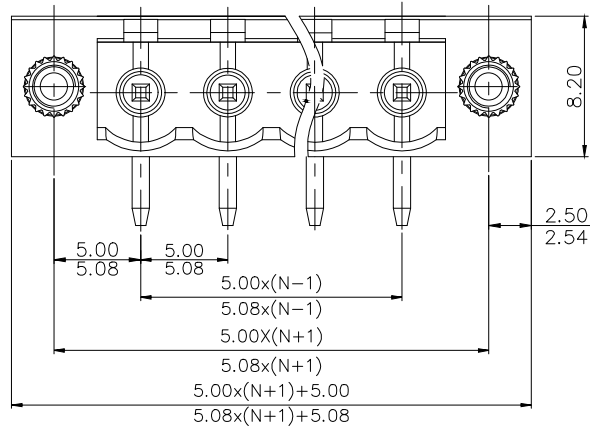

REVISION RECORD

REV	ECN	DESCRIPTION	DRFT	DATE

NOTES1:

UL Standard

1. Rated voltage/current : 300V / 15A
2. Withstanding voltage : AC1600V/1Min.

IEC Standard

1. Pollution degree	2
Overvoltage category	III
Rate impulse voltage(KV)	4.0KV
Rate voltage(V)	320V
Rate current(A)	20A

NOTES2:

1. Dimension shall be interpreted per ASME Y14.5-2009
2. Pitch : 5.0/5.08mm, Poles : N=02~22P
3. Operating temperature : -40°C~+105°C
4. Undimensioned tolerances:

Pitch range in mm	Nominal dimension range in mm							Tolerance
	Over 6 TO 10	Over 10 TO 24	Over 30 TO 30	Over 60 TO 60	Over 100 TO 100	Over 150 TO 150	0.1/10	
	±0.15	±0.20	±0.30	±0.30	±0.50	±1.00	±1.30	±2'

5. RoHS Compliance