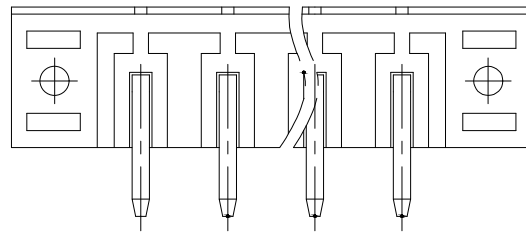

NOTES2:

1. Dimension shall be interpreted per ASME Y14.5-2009
2. Pitch : 5.0/5.08mm, Poles : N=02~22P
3. Operating temperature : -40°C~+105°C
4. Undimensioned tolerances:

Pitch range in mm	Nominal dimension range in mm							Tolerance
	Over 6 TO 10	Over 10 TO 24	Over 30 TO 30	Over 60 TO 60	Over 100 TO 100	Over 150 TO 150	0.1/10	
	±0.15	±0.20	±0.30	±0.30	±0.50	±1.00	±1.30	±2'

5. RoHS Compliance

VIEW A

PCB LAYOUT

DETACHED LISTS	PART NO.:	拓宜 (上海) 工控电器设备有限公司			
	APPD: /	NAME:	2ETYRM-5.0/5.08-XXP-1Y-00A(H)		
	CHKD: /	TITLE:	CUSTOMER DRAWING	REV	DO
	DRFT: /	DRAWING NO.:	/	SHEET	1/1
THIRD ANGLE PROJECTION		MM (INCH)	DO NOT SCALE DRAWING	SCALE	1:1