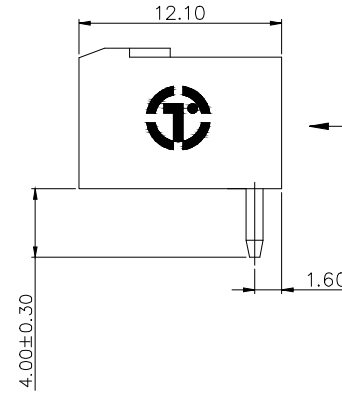

REVISION RECORD

REV	ECN	DESCRIPTION	DRFT	DATE

NOTES1:

UL Standard

1. Rated voltage/current : 300V / 15A
2. Withstanding voltage : AC1600V/1Min.

IEC Standard

1. Pollution degree	2
Overvoltage category	III
Rate impulse voltage(KV)	4.0KV
Rate voltage(V)	320V
Rate current(A)	20A

NOTES2:

1. Dimension shall be interpreted per ASME Y14.5-2009
2. Pitch : 5.0/5.08mm, Poles : N=02~22P
3. Operating temperature : -40°C~+105°C
4. Undimensioned tolerances:

Pitch range in mm	Nominal dimension range in mm							Tolerance
	Over 6 TO 10	Over 10 TO 24	Over 30 TO 30	Over 60 TO 60	Over 100 TO 100	Over 150 TO 150	0.1/10	
	±0.15	±0.20	±0.30	±0.30	±0.50	±1.00	±1.30	±2'

5. RoHS Compliance