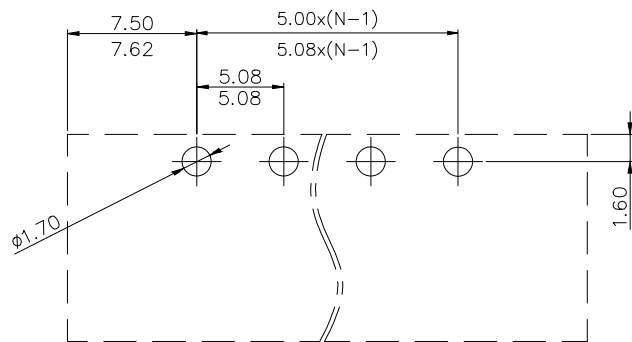

NOTES2:

1. Dimension shall be interpreted per ASME Y14.5-2009
2. Pitch : 5.0/5.08mm, Poles : N=02~22P
3. Operating temperature : -40°C~+105°C
4. Undimensioned tolerances:

Pitch range in mm	Nominal dimension range in mm							Tolerance
	Over 6 TO 10	Over 10 TO 24	Over 30 TO 30	Over 60 TO 60	Over 100 TO 100	Over 150 TO 150	0.1/10	
	±0.15	±0.20	±0.30	±0.30	±0.50	±1.00	±1.30	±2'

5. RoHS Compliance

VIEW A

PCB LAYOUT

DETACHED LISTS	PART NO.:	拓宜 (上海) 工控电器设备有限公司			
	APPD: /	NAME:	2ETYRM-5.0/5.08-XXP-1Y-00A(H)		
	CHKD: /	TITLE:	CUSTOMER DRAWING	REV	DO
	DRFT: /	DRAWING NO.:	/	SHEET	1/1
THIRD ANGLE PROJECTION		MM (INCH)	DO NOT SCALE DRAWING	SCALE	1:1