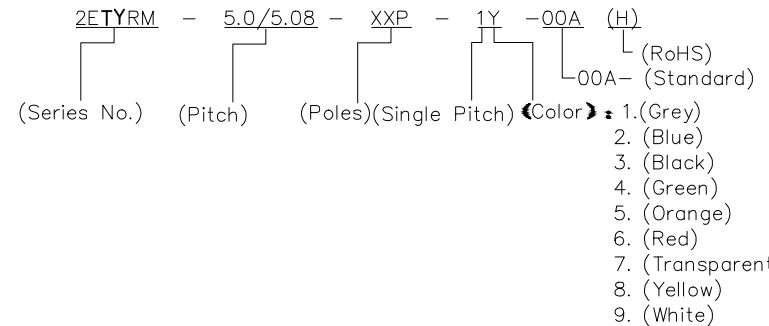

DETACHED LISTS	PART NO.:	拓宜 (上海) 工控电器设备有限公司			
	APPD: /	NAME:	2ETYRM-5.0/5.08-XXP-1Y-00A(H)		
	CHKD: /	TITLE:	CUSTOMER DRAWING	REV	DO
	DRFT: /	DRAWING NO.:	/	SHEET	1/1
THIRD ANGLE PROJECTION		DO NOT SCALE DRAWING	SCALE	1:1