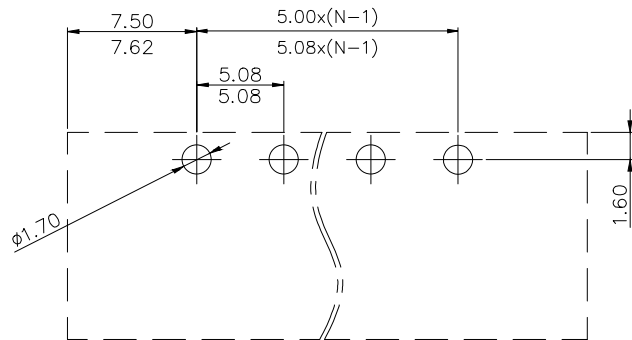

NOTES2:

- 1. Dimension shall be interpreted per ASME Y14.5-2009
- 2. Pitch : 5.0/5.08mm, Poles : N=02~22P
- 3. Operating temperature : -40°C~+105°C
- 4. Undimensioned tolerances:

Pitch range in mm	Nominal dimension range in mm							Tolerance
	Over 6 TO 10	Over 10 TO 24	Over 30 TO 30	Over 60 TO 60	Over 100 TO 100	Over 150 TO 150	0.1/10	
	±0.15	±0.20	±0.30	±0.30	±0.50	±1.00	±1.30	±2'

- 5. RoHS Compliance

VIEW A

PCB LAYOUT

DETACHED LISTS	PART NO.:	拓宜 (上海) 工控电器设备有限公司			
	APPD: /	NAME:	2ETYRM-5.0/5.08-XXP-1Y-00A(H)		
	CHKD: /	TITLE:	CUSTOMER DRAWING	REV	DO
	DRFT: /	DRAWING NO.:	/	SHEET	1/1
THIRD ANGLE PROJECTION		DO NOT SCALE DRAWING	SCALE	1:1	