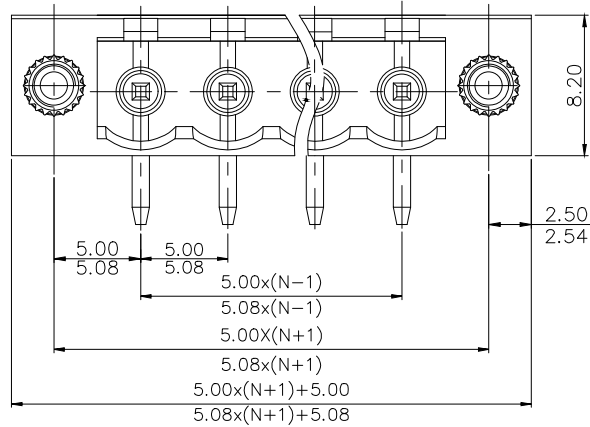

REVISION RECORD

REV	ECN	DESCRIPTION	DRFT	DATE

NOTES1:

- UL Standard
1. Rated voltage/current : 300V / 15A
2. Withstanding voltage : AC1600V/1Min.

IEC Standard

1. Pollution degree	2
Overvoltage category	III
Rate impulse voltage(KV)	4.0KV
Rate voltage(V)	320V
Rate current(A)	20A

NOTES2:

1. Dimension shall be interpreted per ASME Y14.5-2009
2. Pitch : 5.0/5.08mm, Poles : N=02~22P
3. Operating temperature : -40°C~+105°C
4. Undimensioned tolerances:

Pitch range in mm	Nominal dimension range in mm							Tolerance
	Over 6 TO 10	Over 10 TO 24	Over 30 TO 30	Over 60 TO 60	Over 100 TO 100	Over 150 TO 150	0.1/10	
	±0.15	±0.20	±0.30	±0.30	±0.50	±1.00	±1.30	±2'

5. RoHS Compliance