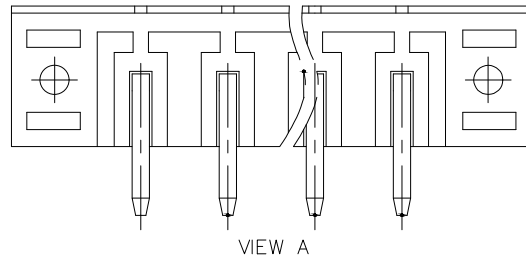

NOTES2:

- 1. Dimension shall be interpreted per ASME Y14.5-2009
- 2. Pitch : 5.0/5.08mm, Poles : N=02~22P
- 3. Operating temperature : -40°C~+105°C
- 4. Undimensioned tolerances:

Pitch range in mm	Nominal dimension range in mm							Tolerance
	Over 6 TO 10	Over 10 TO 24	Over 30 TO 30	Over 60 TO 60	Over 100 TO 100	Over 150 TO 150	0.1/10	
	±0.15	±0.20	±0.30	±0.30	±0.50	±1.00	±1.30	±2'

- 5. RoHS Compliance

VIEW A

PCB LAYOUT

DETACHED LISTS	PART NO.:	拓宜 (上海) 工控电器设备有限公司			
	APPD: /	NAME:	2ETYRM-5.0/5.08-XXP-1Y-00A(H)		
	CHKD: /	TITLE:	CUSTOMER DRAWING	REV	DO
	DRFT: /	DRAWING NO.:	/	SHEET	1/1
THIRD ANGLE PROJECTION		DO NOT SCALE DRAWING	SCALE	1:1	