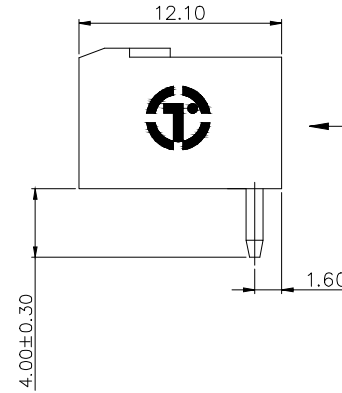

REVISION RECORD

REV	ECN	DESCRIPTION	DRFT	DATE

NOTES1:

- UL Standard
1. Rated voltage/current : 300V / 15A
2. Withstanding voltage : AC1600V/1Min.

IEC Standard

1. Pollution degree	2
Overvoltage category	III
Rate impulse voltage(KV)	4.0KV
Rate voltage(V)	320V
Rate current(A)	20A

NOTES2:

1. Dimension shall be interpreted per ASME Y14.5-2009
2. Pitch : 5.0/5.08mm, Poles : N=02~22P
3. Operating temperature : -40°C~+105°C
4. Undimensioned tolerances:

Pitch range in mm	Nominal dimension range in mm							Tolerance
	Over 6 TO 10	Over 10 TO 24	Over 30 TO 30	Over 60 TO 60	Over 100 TO 100	Over 150 TO 150	0.1/10	
	±0.15	±0.20	±0.30	±0.30	±0.50	±1.00	±1.30	±2'

5. RoHS Compliance