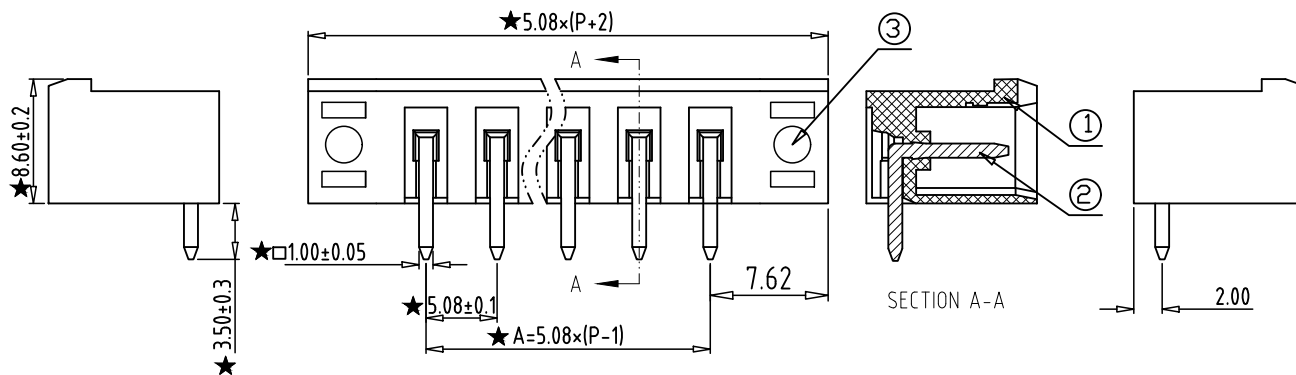

PCB LAYOUT

REV	CONTENT	CHK	DATE
VO.0	CONTENT	YL	22.11.19

Electrical :

- 1. Rated Voltage : 300V UL IEC
- 2. Rated Current : 15A 320V
- 3. Withstanding Voltage : AC1600V/1Min; 20A
- 4. Operating Temperature : -40°C~+105°C;
- 5. RoHS Compliance;
- 6. Safty Approval :
- 7. "★" is the key quality control point.

- ① Series No. ④ 1 Single Pitch
2 Double Pitch
- ② Pitch ⑤ Color: 1 Grey
2 Blue
3 Black
4 Green
5 Orange
6 Red
7 Transparent
8 Yellow
9 White
- ③ Poles
02 02Contacts
03 03Contacts
...
24 24Contacts
- ⑥ Customer Request: 100--Standard

Total Pitch Tolerances in mm										Nominal dimension range in mm										⊥	=	-	//
over	over	over	over	over	over	over	over	over	over	over	over	over	over	over	over	over	over	over	over	0	over	over	over
0	30	53	70	90	115	150	250	350	500	0	30	53	70	90	115	150	200	250	320	0	10	100	150
±0.18	±0.20	±0.25	±0.3	±0.35	±0.44	±0.60	±0.70	±0.85	±0.20	±0.25	±0.30	±0.35	±0.44	±0.55	±0.70	±0.80	±0.90	0.2	0.3	0.2	0.3	0.2	0.3

3	NUT	XX	2	BRASS	--
2	PIN	XX	P	BRASS	Tin Plated
1	HOUSING	XX	1	PA66 UL94V-0	GREEN
ITEM	NAME OF PART	NO. OF PART	Q'TY	MATERIAL	NOTE
DWG.	YL	DATE	22.11.19	SIZE	A4 UNITS mm SHEET/OF 1 / 1
CHK.	DATE			SCALE	1:1
APP.	DATE				
拓宜(上海)工控电器设备有限公司 <small>Topone(Shanghai) Industrial Control Electrical Equipment Co., LTD.</small>				NAME	2ETYRM-5.08-XXP-XX-100
				DWGNO.	XXXXX