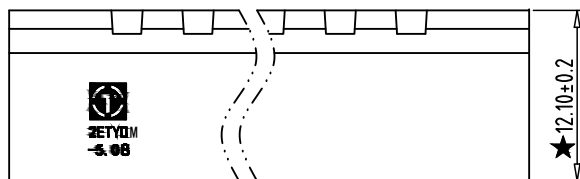

REV	CONTENT	CHK	DATE
VO.0	CONTENT	YL	22.11.19

Electrical :

1. Rated Voltage : 300V UL IEC
2. Rated Current : 15A 320V
3. Withstanding Voltage : AC1600V/1Min; 20A
4. Operating Temperature : -40°C~+105°C;
5. RoHS Compliance;
6. Safty Approval :
7. "★" is the key quality control point.

- ① Series No.   ④ 1 Single Pitch
  2 Double Pitch
- ② Pitch   ⑤ Color: 1 Grey
  2 Blue
  3 Black
  4 Green
  5 Orange
  6 Red
  7 Transparent
  8 Yellow
  9 White
- ③ Poles
  02 02Contacts
  03 03Contacts
  ...
  24 24Contacts
- ⑥ Customer Request: 100--Standard

Total Pitch Tolerances in mm										Nominal dimension range in mm										⊥	=	-	//
over	over	over	over	over	over	over	over	over	over	over	over	over	over	over	over	over	over	over	over	0	over	over	over
0	30	53	70	90	115	150	250	350	500	0	30	53	70	90	115	150	200	250	320	0	10	100	150
±0.18	±0.20	±0.25	±0.3	±0.35	±0.44	±0.60	±0.70	±0.85	±0.20	±0.25	±0.30	±0.35	±0.44	±0.55	±0.70	±0.80	±0.90	0.2	0.3	0.2	0.3	0.2	0.3

3	NUT	XX	2	BRASS	--
2	PIN	XX	P	BRASS	Tin Plated
1	HOUSING	XX	1	PA66 UL94V-0	GREEN
ITEM	NAME OF PART	NO. OF PART	Q'TY	MATERIAL	NOTE
DWG.	YL	DATE	22.11.19	SIZE	A4 UNITS mm SHEET/OF 1 / 1
CHK.	DATE			SCALE	1:1
APP.	DATE				
拓宜(上海)工控电器设备有限公司 Topone(Shanghai) Industrial Control Electrical Equipment Co., LTD.				NAME	2ETYRM-5.08-XXP-XX-100
				DWGNO.	XXXXX