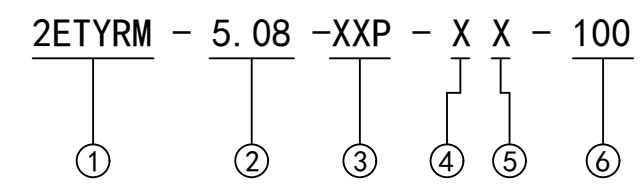

- ① Series No. ④ 1 Single Pitch
2 Double Pitch
- ② Pitch ⑤ Color: 1 Grey
2 Blue
3 Black
4 Green
5 Orange
6 Red
7 Transparent
8 Yellow
9 White
- ③ Poles
02 02Contacts
03 03Contacts
...
24 24Contacts
- ⑥ Customer Request: 100--Standard

Total Pitch Tolerances in mm										Nominal dimension range in mm										⊥	=	-	//
over	over	over	over	over	over	over	over	over	over	over	over	over	over	over	over	over	over	over	over	0	over	over	over
0	30	53	70	90	115	150	250	350	500	0	30	53	70	90	115	150	200	250	320	0	10	100	150
±0.18	±0.20	±0.25	±0.3	±0.35	±0.44	±0.60	±0.70	±0.85	±0.20	±0.25	±0.30	±0.35	±0.44	±0.55	±0.70	±0.80	±0.90	0.2	0.3	0.2	0.3	0.2	0.3