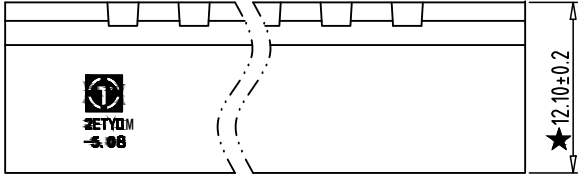

- ① Series No. ④ 1 Single Pitch
  2 Double Pitch
- ② Pitch ⑤ Color: 1 Grey
  2 Blue
  3 Black
  4 Green
  5 Orange
  6 Red
  7 Transparent
  8 Yellow
  9 White
- ③ Poles
  02 02Contacts
  03 03Contacts
  ...
  24 24Contacts
- ⑥ Customer Request: 100--Standard