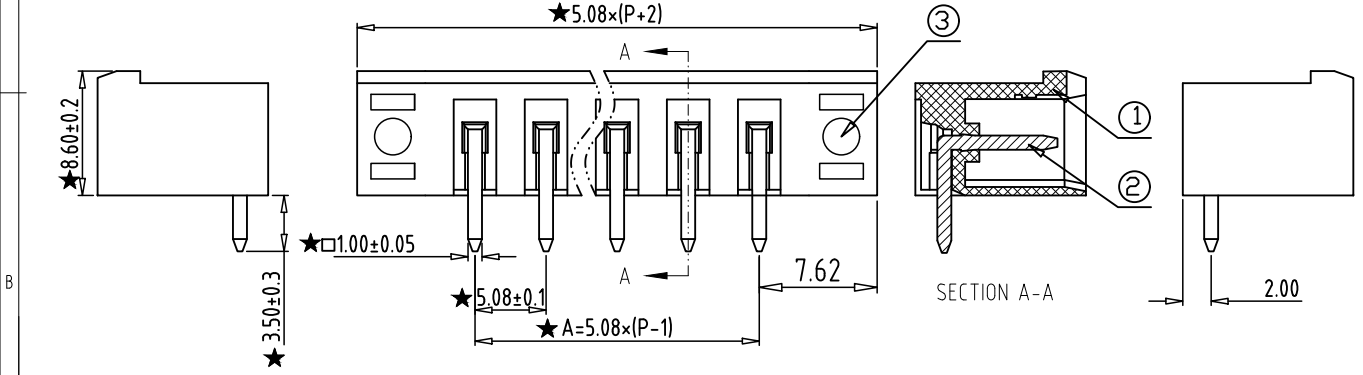

REV	CONTENT	CHK	DATE
VO.0	CONTENT	YL	22.11.19

Electrical :

- 1. Rated Voltage : 300V UL IEC 320V
- 2. Rated Current : 15A 20A
- 3. Withstanding Voltage : AC1600V/1Min;
- 4. Operating Temperature : -40°C~+105°C;
- 5. RoHS Compliance;
- 6. Safty Approval :
- 7. "★" is the key quality control point.

- ① Series No. ④ 1 Single Pitch  
2 Double Pitch
- ② Pitch ⑤ Color: 1 Grey  
2 Blue  
3 Black  
4 Green  
5 Orange  
6 Red  
7 Transparent  
8 Yellow  
9 White
- ③ Poles  
02 02Contacts  
03 03Contacts  
...  
24 24Contacts
- ⑥ Customer Request: 100--Standard

Total Pitch Tolerances in mm										Nominal dimension range in mm										⊥		≡		—		//	
over	over	over	over	over	over	over	over	over	over	over	over	over	over	over	over	over	over	over	over	over	over	over	over	over	over	over	over
0	30	53	70	90	115	150	250	350	500	0	30	53	70	90	115	150	200	250	320	0	10	0	100	0	100	0	150
±0.18	±0.20	±0.25	±0.3	±0.35	±0.44	±0.60	±0.70	±0.85	±0.20	±0.25	±0.30	±0.35	±0.44	±0.55	±0.70	±0.80	±0.90	0.2	0.3	0.3	0.3	0.2	0.3	0.2	0.3	0.5	

3	NUT	XX	2	BRASS	--
2	PIN	XX	P	BRASS	Tin Plated
1	HOUSING	XX	1	PA66 UL94V-0	GREEN
ITEM	NAME OF PART	NO. OF PART	Q'TY	MATERIAL	NOTE
DWG.	YL	DATE	22.11.19	SIZE	A4 UNITS mm SHEET/OF 1/1
CHK.	DATE		SCALE	1:1	
APP.	DATE		NAME	2ETYRM-5.08-XXP-XX-100	
			DWNGO.	XXXXX	