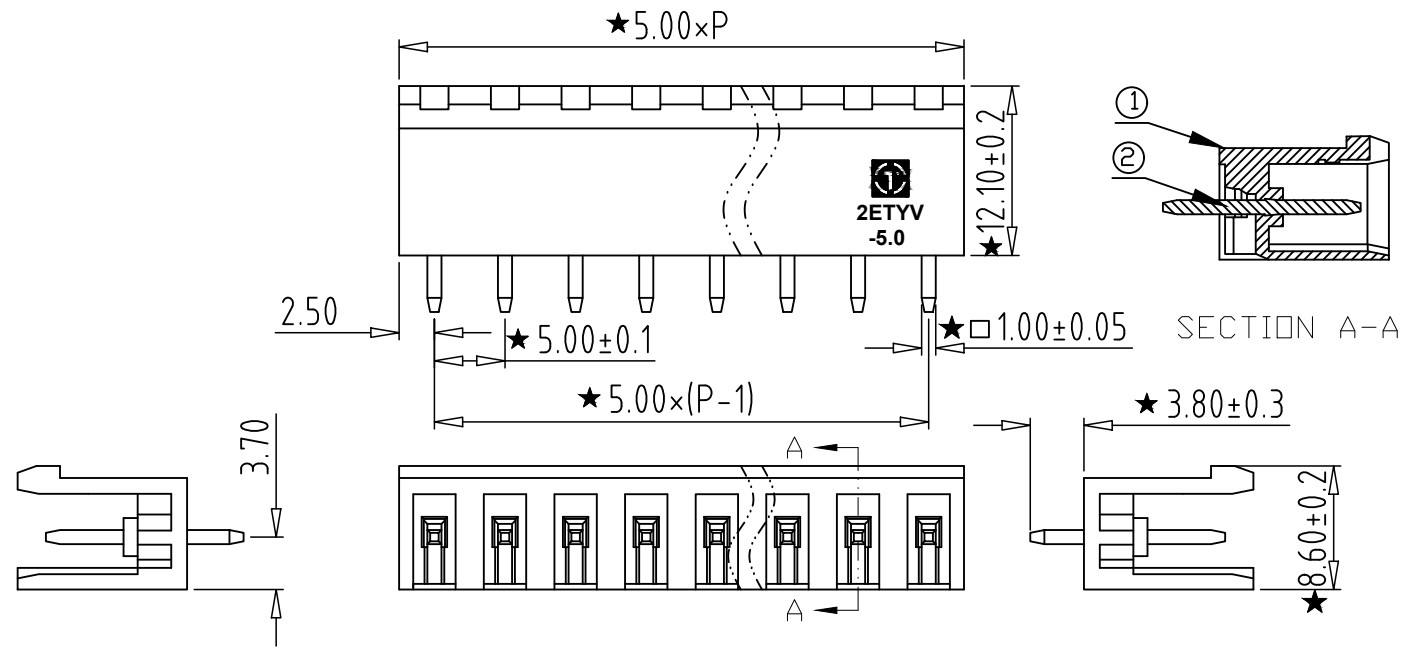

REV	CONTENT	CHK	DATE
V0.0	CONTENT	YL	22.11.17

Electrical :

- 1. Rated Voltage : 300V UL IEC
- 2. Rated Current : 15A 320V 20A
- 3. Withstanding Voltage : AC1600V/1Min.
- 4. Operating Temperature : -40°C~+105°C
- 5. RoHS Compliance
- 6. Safty Approval :
- 7. "★" is the key quality control point.

- ① Series NO.
- ② Pitch
- ③ Poles
02 02Contacts
03 03Contacts
...
24 24Contacts
- ④ 1 Single Pitch
2 Double Pitch
- ⑤ Color: 1 Grey
2 Blue
3 Black
4 Green
5 Orange
6 Red
7 Transparent
8 Yellow
9 White
- ⑥ Customer Request: 100--Standard

Total Pitch Tolerances in mm										Nominal dimension range in mm										⊥	=	-	//
over	over	over	over	over	over	over	over	over	over	over	over	over	over	over	over	over	over	over	over	0	over	over	over
0	30	53	70	90	115	150	250	350	500	0	30	53	70	90	115	150	200	250	320	0	10	100	150
to	to	to	to	to	to	to	to	to	to	to	to	to	to	to	to	to	to	to	to	to	to	to	to
30	53	70	90	115	150	250	350	500		30	53	70	90	115	150	200	250	320	10	0	100	150	
±0.18	±0.20	±0.25	±0.3	±0.35	±0.44	±0.60	±0.70	±0.85	±0.20	±0.25	±0.30	±0.35	±0.44	±0.55	±0.70	±0.80	±0.90	0.2	0.3	0.3	0.2	0.3	0.5

2	PIN	XX	P	BRASS	Tin Plated
1	HOUSING	XX	1	PA66 UL94V-0	SEE NOTE
ITEM	NAME OF PART	NO. OF PART	Q'TY	MATERIAL	NOTE
DWG.	YL	DATE	22.11.17	SIZE	A4 UNITS mm SHEET/OF 1 / 1
CHK.	DATE		SCALE	1:1	
APP.	DATE				
拓宜(上海)工控电器设备有限公司 Topone(Shanghai) Industrial Control Electrical Equipment Co., LTD.			NAME	2ETYV-5.0-XXP-14-100	
			DWGNO.	XXXXX	