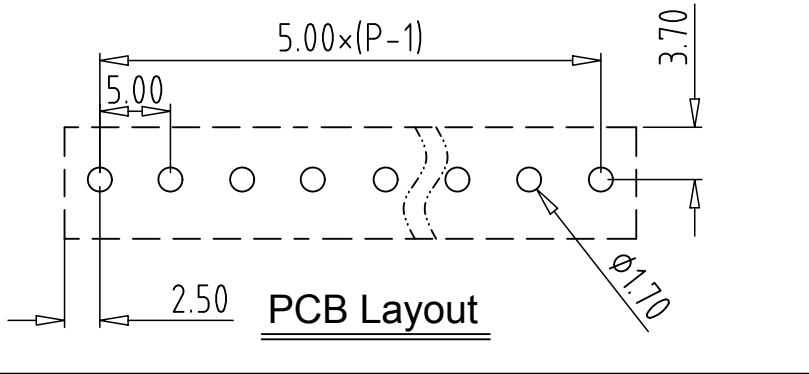

REV	CONTENT	CHK	DATE
V0.0	CONTENT	YL	22.11.17

Electrical :

- 1. Rated Voltage : 300V UL IEC
- 2. Rated Current : 15A 320V 20A
- 3. Withstanding Voltage : AC1600V/1Min.
- 4. Operating Temperature : -40°C~+105°C
- 5. RoHS Compliance
- 6. Safty Approval :
- 7. "★" is the key quality control point.

- ① Series NO.
- ② Pitch
- ③ Poles
02 02Contacts
03 03Contacts
...
24 24Contacts
- ④ 1 Single Pitch
2 Double Pitch
- ⑤ Color: 1 Grey
2 Blue
3 Black
4 Green
5 Orange
6 Red
7 Transparent
8 Yellow
9 White
- ⑥ Customer Request: 100--Standard

Total Pitch Tolerances in mm										Nominal dimension range in mm										⊥	=	-	//
over	over	over	over	over	over	over	over	over	over	over	over	over	over	over	over	over	over	over	over	0	over	over	over
0	30	53	70	90	115	150	250	350	500	0	30	53	70	90	115	150	200	250	320	0	10	100	150
to	to	to	to	to	to	to	to	to	to	to	to	to	to	to	to	to	to	to	to	to	to	to	to
30	53	70	90	115	150	250	350	500		30	53	70	90	115	150	200	250	320	10	0	100	150	
±0.18	±0.20	±0.25	±0.3	±0.35	±0.44	±0.60	±0.70	±0.85	±0.20	±0.25	±0.30	±0.35	±0.44	±0.55	±0.70	±0.80	±0.90	0.2	0.3	0.3	0.2	0.3	0.5

2	PIN	XX	P	BRASS	Tin Plated
1	HOUSING	XX	1	PA66 UL94V-0	SEE NOTE
ITEM	NAME OF PART	NO. OF PART	Q'TY	MATERIAL	NOTE
DWG.	YL	DATE	22.11.17	SIZE	A4 UNITS mm SHEET/OF 1 / 1
CHK.	DATE		SCALE	1:1	
APP.	DATE				
拓宜(上海)工控电器设备有限公司 Topone(Shanghai) Industrial Control Electrical Equipment Co., LTD.			NAME	2ETYV-5.0-XXP-14-100	
			DWGNO.	XXXXX	