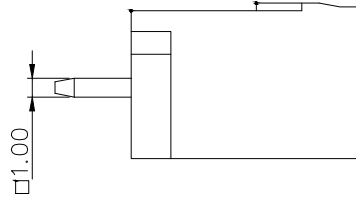

NOTES2:

- 1.Dimension shall be interpreted per ASME Y14.5-2009
- 2.Pitch : 5.0/5.08mm, Poles : N=02~24P
- 3.Operating temperature: -40°C~+105°C
- 4.Undimensioned tolerances:

Pitch range in mm		Nominal dimension range in mm				±	∇
To	Over	Over	Over	Over	Over	0.1/10	
6	10	10	30	60	100	150	
±0.15	±0.20	±0.30	±0.30	±0.50	±0.70	±1.00	±1.30
							±2'

5.RoHS Compliance

PCB LAYOUT

DETACHED LISTS	PART NO.:	拓宜 (上海) 工控电器设备有限公司		
	APPD:	NAME: 2ETYVC-5.0/5.08-XXP-1Y-00A(H)		
	CHKD:	TITLE: CUSTOMER DRAWING		REV
	DRFT:	DRAWING NO.:		SHEET
	THIRD ANGLE PROJECTION		DO NOT SCALE DRAWING	SCALE