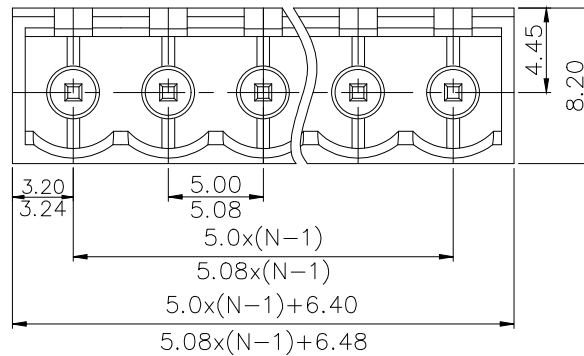

NOTES2:

- 1.Dimension shall be interpreted per ASME Y14.5-2009
- 2.Pitch : 5.0/5.08mm, Poles : N=02~24P
- 3.Operating temperature: -40°C~+105°C
- 4.Undimensioned tolerances:

Pitch range in mm		Nominal dimension range in mm				±	∇
To	Over	Over	Over	Over	Over	0.1/10	
6	10	10	30	60	100	150	
±0.15	±0.20	±0.30	±0.30	±0.50	±0.70	±1.00	±1.30
							±2'

5.RoHS Compliance

PCB LAYOUT

DETACHED LISTS	PART NO.:	拓宜 (上海) 工控电器设备有限公司		
	APPD:	NAME: 2ETYVC-5.0/5.08-XXP-1Y-00A(H)		
	CHKD:	TITLE: CUSTOMER DRAWING		REV
	DRFT:	DRAWING NO.:		SHEET
	THIRD ANGLE PROJECTION		DO NOT SCALE DRAWING	SCALE