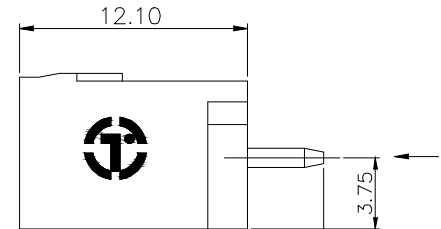

NOTES1:

UL Standard

- 1.Rated voltage/current : 300V / 15A
- 2.Withstanding voltage : AC1600V/1Min.

IEC Standard

Pollution degree	2
Overvoltage category	III
Rate impulse voltage(KV)	4.0KV
Rate voltage(V)	320V
Rate current(A)	20A

NOTES2:

- 1.Dimension shall be interpreted per ASME Y14.5-2009
- 2.Pitch : 5.0/5.08mm, Poles : N=02~24P
- 3.Operating temperature: -40°C~+105°C
- 4.Undimensioned tolerances:

Pitch range in mm		Nominal dimension range in mm				±	∇
To	Over	Over	Over	Over	Over	0.1/10	
6	10	10	30	60	100	150	
±0.15	±0.20	±0.30	±0.30	±0.50	±0.70	±1.00	±1.30
							±2'

5.RoHS Compliance