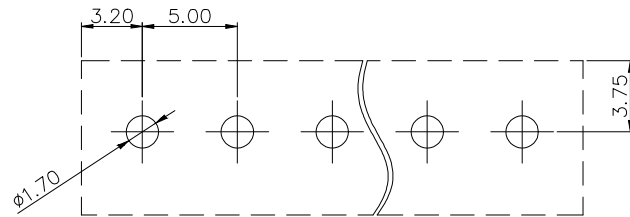

PCB LAYOUT

DETACHED LISTS	PART NO.:	拓宜 (上海) 工控电器设备有限公司		
	APPD:	NAME: 2ETYVC-5.0/5.08-XXP-1Y-00A(H)		
	CHKD:	TITLE: CUSTOMER DRAWING		REV
	DRFT:	DRAWING NO.:		SHEET
	THIRD ANGLE PROJECTION		DO NOT SCALE DRAWING	SCALE