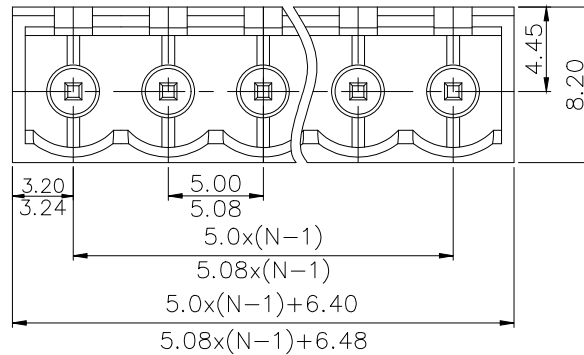

NOTES2:

- 1.Dimension shall be interpreted per ASME Y14.5-2009
- 2.Pitch : 5.0/5.08mm, Poles : N=02~24P
- 3.Operating temperature: -40°C~+105°C
- 4.Undimensioned tolerances:

Pitch range in mm		Nominal dimension range in mm				±	∇	
To	Over	Over	Over	Over	Over	0.1/10		
6	10	10	30	60	100	150		
±0.15	±0.20	±0.30	±0.30	±0.50	±0.70	±1.00	±1.30	±2'

5.RoHS Compliance

PCB LAYOUT

DETACHED LISTS	PART NO.:	拓宜 (上海) 工控电器设备有限公司			
	APPD:	NAME: 2ETYVC-5.0/5.08-XXP-1Y-00A(H)			
	CHKD:	TITLE: CUSTOMER DRAWING		REV	DO
	DRFT:	DRAWING NO.:		SHEET	1/1
	THIRD ANGLE PROJECTION		DO NOT SCALE DRAWING		SCALE