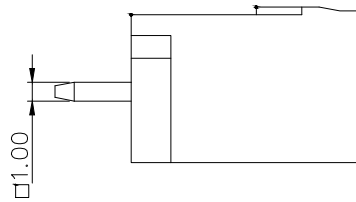

NOTES2:

- 1.Dimension shall be interpreted per ASME Y14.5-2009
- 2.Pitch : 5.0/5.08mm, Poles : N=02~24P
- 3.Operating temperature: -40°C~+105°C
- 4.Undimensioned tolerances:

Pitch range in mm		Nominal dimension range in mm				±	∇	
To	Over	Over	Over	Over	Over	0.1/10		
6	10	10	30	60	100	150		
±0.15	±0.20	±0.30	±0.30	±0.50	±0.70	±1.00	±1.30	±2'

5.RoHS Compliance

PCB LAYOUT

DETACHED LISTS	PART NO.:	拓宜 (上海) 工控电器设备有限公司			
	APPD:	NAME: 2ETYVC-5.0/5.08-XXP-1Y-00A(H)			
	CHKD:	TITLE: CUSTOMER DRAWING		REV	DO
	DRFT:	DRAWING NO.:		SHEET	1/1
	THIRD ANGLE PROJECTION		DO NOT SCALE DRAWING		SCALE