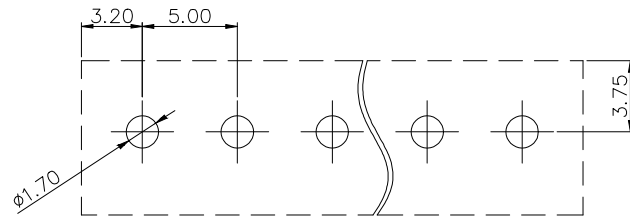

PCB LAYOUT

DETACHED LISTS	PART NO.:	拓宜 (上海) 工控电器设备有限公司				
	APPD:	NAME: 2ETYVC-5.0/5.08-XXP-1Y-00A(H)				
	CHKD:	TITLE: CUSTOMER DRAWING		REV	DO	
	DRFT:	DRAWING NO.:		SHEET	1/1	
	THIRD ANGLE PROJECTION		DO NOT SCALE DRAWING		SCALE	1:1

H
G
F
E
D
C
B
A