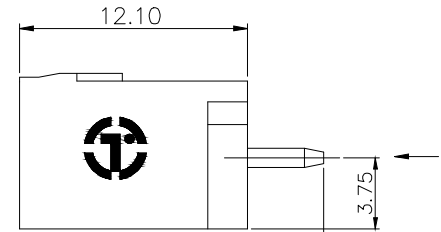

NOTES1:

UL Standard

- 1.Rated voltage/current : 300V / 15A
- 2.Withstanding voltage : AC1600V/1Min.

IEC Standard

Pollution degree	2
Overvoltage category	III
Rate impulse voltage(KV)	4.0KV
Rate voltage(V)	320V
Rate current(A)	20A

NOTES2:

- 1.Dimension shall be interpreted per ASME Y14.5-2009
- 2.Pitch : 5.0/5.08mm, Poles : N=02~24P
- 3.Operating temperature: -40°C~+105°C
- 4.Undimensioned tolerances:

Pitch range in mm		Nominal dimension range in mm				±	∇	
To	Over	Over	Over	Over	Over	0.1/10		
6	10	10	30	60	100	150		
±0.15	±0.20	±0.30	±0.30	±0.50	±0.70	±1.00	±1.30	±2'

5.RoHS Compliance