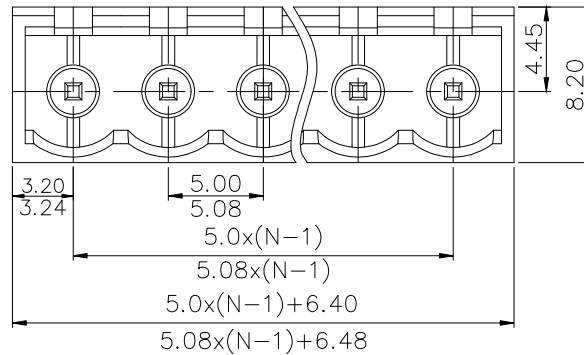

REVISION RECORD				
REV	ECN	DESCRIPTION	DRFT	DATE

VIEW A

2ETYVC - 5.0/5.08 - XXP - 1Y - 00A (H)

(Series No.) (Pitch) (Poles)(Single Pitch) (Color)

(RoHS)
 (Standard)
 1. (Grey)
 2. (Blue)
 3. (Black)
 4. (Green)
 5. (Orange)
 6. (Red)
 7. (Transparent)
 8. (Yellow)
 9. (White)

NOTES2:

- 1.Dimension shall be interpreted per ASME Y14.5-2009
- 2.Pitch : 5.0/5.08mm, Poles : N=02~24P
- 3.Operating temperature: -40°C~+105°C
- 4.Undimensioned tolerances:

Pitch range in mm		Nominal dimension range in mm				±	∇	
To	Over	Over	Over	Over	Over	0.1/10	<	
6	10	10	30	60	100	150	±2'	
±0.15	±0.20	±0.30	±0.30	±0.50	±0.70	±1.00	±1.30	±2'

5.RoHS Compliance

PCB LAYOUT

DETACHED LISTS	PART NO.:	拓宜 (上海) 工控电器设备有限公司		
	APPD:	NAME: 2ETYVC-5.0/5.08-XXP-1Y-00A(H)		
	CHKD:	TITLE: CUSTOMER DRAWING		
	DRFT:	REV	DO	
	DRAWING NO.:		SHEET	1/1
THIRD ANGLE PROJECTION		MM (INCH)	DO NOT SCALE DRAWING	SCALE 1:1