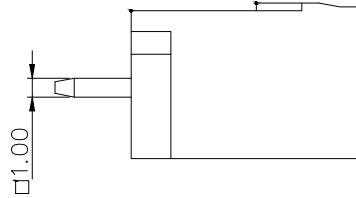

REVISION RECORD				
REV	ECN	DESCRIPTION	DRFT	DATE

VIEW A

2ETYVC - 5.0/5.08 - XXP - 1Y - 00A (H)

(Series No.) (Pitch) (Poles)(Single Pitch) (Color)

(RoHS)
 (Standard)
 1. (Grey)
 2. (Blue)
 3. (Black)
 4. (Green)
 5. (Orange)
 6. (Red)
 7. (Transparent)
 8. (Yellow)
 9. (White)

NOTES2:

- 1.Dimension shall be interpreted per ASME Y14.5-2009
- 2.Pitch : 5.0/5.08mm, Poles : N=02~24P
- 3.Operating temperature: -40°C~+105°C
- 4.Undimensioned tolerances:

Pitch range in mm		Nominal dimension range in mm				±	∇	
To	Over	Over	Over	Over	Over	0.1/10	<	
6	10	10	30	60	100	150	±2'	
±0.15	±0.20	±0.30	±0.30	±0.50	±0.70	±1.00	±1.30	±2'

5.RoHS Compliance

PCB LAYOUT

DETACHED LISTS	PART NO.:	拓宜 (上海) 工控电器设备有限公司		
	APPD:	NAME: 2ETYVC-5.0/5.08-XXP-1Y-00A(H)		
	CHKD:	TITLE: CUSTOMER DRAWING		
	DRFT:	REV	DO	
	DRAWING NO.:		SHEET	1/1
THIRD ANGLE PROJECTION		MM (INCH)	DO NOT SCALE DRAWING	SCALE 1:1