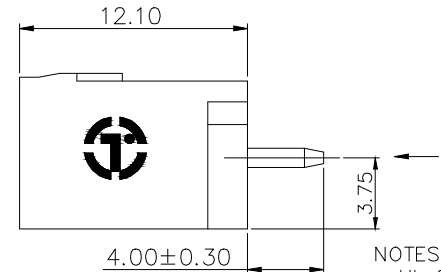

REVISION RECORD				
REV	ECN	DESCRIPTION	DRFT	DATE

VIEW A

2ETYVC - 5.0/5.08 - XXP - 1Y - 00A (H)

(Series No.) (Pitch) (Poles)(Single Pitch) (Color)

(RoHS)
 (Standard)
 1. (Grey)
 2. (Blue)
 3. (Black)
 4. (Green)
 5. (Orange)
 6. (Red)
 7. (Transparent)
 8. (Yellow)
 9. (White)

NOTES2:

- 1.Dimension shall be interpreted per ASME Y14.5-2009
- 2.Pitch : 5.0/5.08mm, Poles : N=02~24P
- 3.Operating temperature: -40°C~+105°C
- 4.Undimensioned tolerances:

Pitch range in mm		Nominal dimension range in mm				±	∇	
To	Over	Over	Over	Over	Over	0.1/10	<	
6	10	10	30	60	100	150	±2'	
±0.15	±0.20	±0.30	±0.30	±0.50	±0.70	±1.00	±1.30	±2'

5.RoHS Compliance

PCB LAYOUT

DETACHED LISTS	PART NO.:	拓宜 (上海) 工控电器设备有限公司		
	APPD:	NAME: 2ETYVC-5.0/5.08-XXP-1Y-00A(H)		
	CHKD:	TITLE: CUSTOMER DRAWING		
	DRFT:	REV	DO	
	DRAWING NO.:		SHEET	1/1
THIRD ANGLE PROJECTION		MM (INCH)	DO NOT SCALE DRAWING	SCALE 1:1