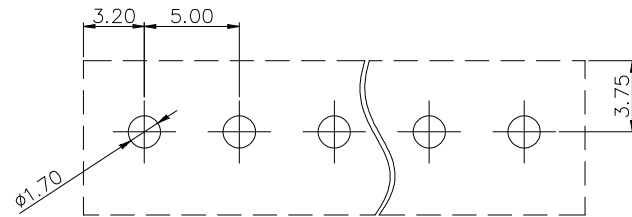

PCB LAYOUT

DETACHED LISTS	PART NO.:	拓宜 (上海) 工控电器设备有限公司			
	APPD:	NAME: 2ETYVC-5.0/5.08-XXP-1Y-00A(H)			
	CHKD:	TITLE: CUSTOMER DRAWING			
	DRFT:	REV	DO		
	DRAWING NO.:		SHEET	1/1	
THIRD ANGLE PROJECTION		MM (INCH)	DO NOT SCALE DRAWING	SCALE 1:1