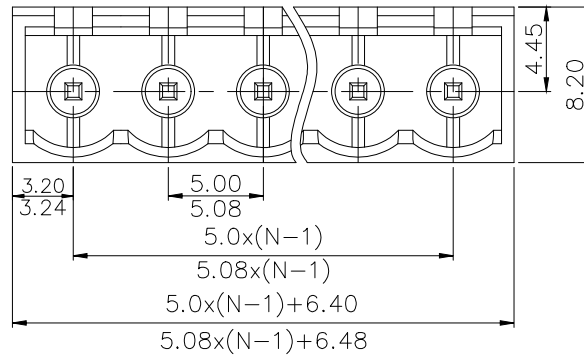

NOTES2:

- 1.Dimension shall be interpreted per ASME Y14.5-2009
- 2.Pitch : 5.0/5.08mm, Poles : N=02~24P
- 3.Operating temperature: -40°C~+105°C
- 4.Undimensioned tolerances:

Pitch range in mm		Nominal dimension range in mm				±	∇
To	Over	Over	Over	Over	To	∇	∇
6	10	6	30	60	100	150	0.1/10
±0.15	±0.20	±0.30	±0.30	±0.50	±0.70	±1.00	±1.30
							±2°

5.RoHS Compliance

PCB LAYOUT

DETACHED LISTS	PART NO.:	拓宜 (上海) 工控电器设备有限公司			
	APPD:	NAME: 2ETYVC-5.0/5.08-XXP-1Y-00A(H)			
	CHKD:	TITLE: CUSTOMER DRAWING		REV	DO
	DRFT:	DRAWING NO.:		SHEET	1/1
	THIRD ANGLE PROJECTION		MM (INCH)	DO NOT SCALE DRAWING	SCALE