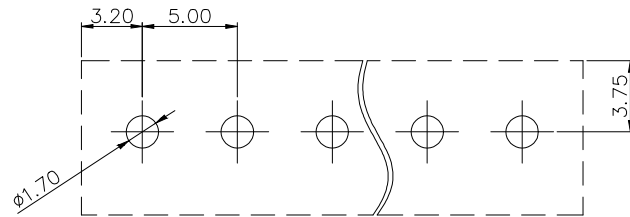

PCB LAYOUT

DETACHED LISTS	PART NO.:	拓宜 (上海) 工控电器设备有限公司				
	APPD:	NAME: 2ETYVC-5.0/5.08-XXP-1Y-00A(H)				
	CHKD:	TITLE: CUSTOMER DRAWING		REV	DO	
	DRFT:	DRAWING NO.:		SHEET	1/1	
	THIRD ANGLE PROJECTION		MM (INCH)	DO NOT SCALE DRAWING	SCALE	1:1