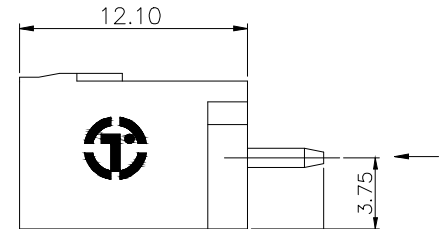

NOTES1:

UL Standard

- 1.Rated voltage/current : 300V / 15A
- 2.Withstanding voltage : AC1600V/1Min.

IEC Standard

Pollution degree	2
Overvoltage category	III
Rate impulse voltage(KV)	4.0KV
Rate voltage(V)	320V
Rate current(A)	20A

NOTES2:

- 1.Dimension shall be interpreted per ASME Y14.5-2009
- 2.Pitch : 5.0/5.08mm, Poles : N=02~24P
- 3.Operating temperature: -40°C~+105°C
- 4.Undimensioned tolerances:

Pitch range in mm		Nominal dimension range in mm				±	∇
To	Over	Over	Over	Over	To	∇	∇
6	10	6	30	60	100	150	0.1/10
±0.15	±0.20	±0.30	±0.30	±0.50	±0.70	±1.00	±1.30
							±2°

5.RoHS Compliance