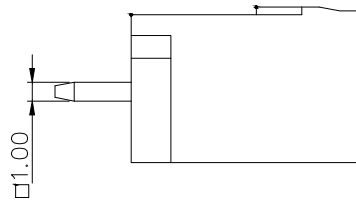

NOTES2:

- 1.Dimension shall be interpreted per ASME Y14.5-2009
- 2.Pitch : 5.0/5.08mm, Poles : N=02~24P
- 3.Operating temperature: -40°C~+105°C
- 4.Undimensioned tolerances:

Pitch range in mm		Nominal dimension range in mm				±	∇
To	Over	Over	Over	Over	To	∇	∇
6	10	6	30	60	100	150	0.1/10
±0.15	±0.20	±0.30	±0.30	±0.50	±0.70	±1.00	±1.30
							±2°

5.RoHS Compliance

PCB LAYOUT

DETACHED LISTS	PART NO.:	拓宜 (上海) 工控电器设备有限公司			
	APPD:	NAME: 2ETYVC-5.0/5.08-XXP-1Y-00A(H)			
	CHKD:	TITLE: CUSTOMER DRAWING		REV	DO
	DRFT:	DRAWING NO.:		SHEET	1/1
	THIRD ANGLE PROJECTION		MM (INCH)	DO NOT SCALE DRAWING	SCALE