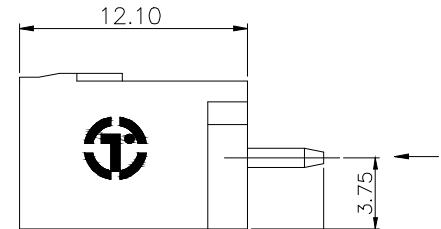

NOTES1:

UL Standard

1. Rated voltage/current : 300V / 15A
2. Withstanding voltage : AC1600V/1Min.

IEC Standard

Pollution degree	2
Overvoltage category	III
Rate impulse voltage(KV)	4.0KV
Rate voltage(V)	320V
Rate current(A)	20A

NOTES2:

1. Dimension shall be interpreted per ASME Y14.5-2009
2. Pitch : 5.0/5.08mm, Poles : N=02~24P
3. Operating temperature: -40°C~+105°C
4. Undimensioned tolerances:

Pitch range in mm		Nominal dimension range in mm				±	∇	
To	Over	Over	Over	Over	Over	0.1/10		
6	10	10	30	60	100	150	<	
±0.15	±0.20	±0.30	±0.30	±0.50	±0.70	±1.00	±1.30	±2°

5. RoHS Compliance