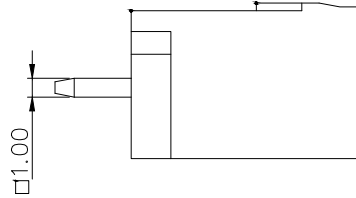

PCB LAYOUT

DETACHED LISTS	PART NO.:	拓宜 (上海) 工控电器设备有限公司					
	APPD: /				NAME:	2ETYVC-5.0/5.08-XXP-1Y-00A(H)	
	CHKD: /	TITLE:	CUSTOMER DRAWING	REV	DO		
	DRFT: /	DRAWING NO.:	/	SHEET	1/1		
	THIRD ANGLE PROJECTION	DO NOT SCALE DRAWING	SCALE	1:1