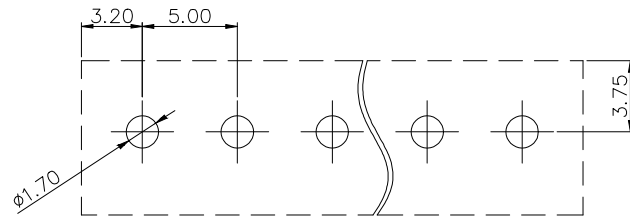

PCB LAYOUT

DETACHED LISTS	PART NO.:	拓宜 (上海) 工控电器设备有限公司					
	APPD: /				NAME:	2ETYVC-5.0/5.08-XXP-1Y-00A(H)	
	CHKD: /	TITLE:	CUSTOMER DRAWING	REV	DO		
	DRFT: /	DRAWING NO.:	/	SHEET	1/1		
	THIRD ANGLE PROJECTION	DO NOT SCALE DRAWING	SCALE	1:1