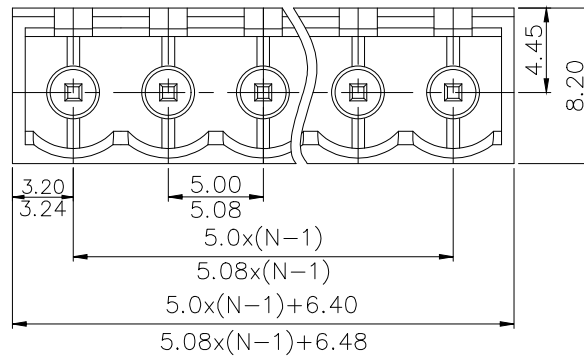

PCB LAYOUT

DETACHED LISTS	PART NO.:	拓宜 (上海) 工控电器设备有限公司					
	APPD: /				NAME:	2ETYVC-5.0/5.08-XXP-1Y-00A(H)	
	CHKD: /	TITLE:	CUSTOMER DRAWING	REV	DO		
	DRFT: /	DRAWING NO.:	/	SHEET	1/1		
	THIRD ANGLE PROJECTION	DO NOT SCALE DRAWING	SCALE	1:1