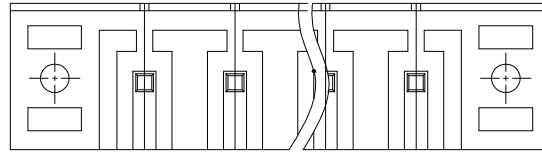

REVISION RECORD				
REV	ECN	DESCRIPTION	DRFT	DATE

VIEW A