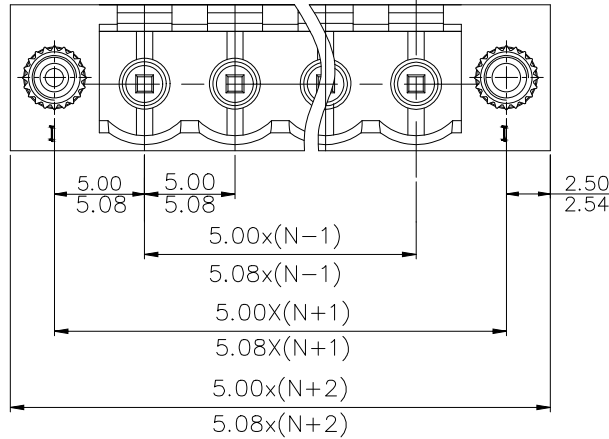

REVISION RECORD				
REV	ECN	DESCRIPTION	DRFT	DATE

VIEW A

PCB LAYOUT

NOTES1:

UL Standard

- Rated voltage/current : 300V / 15A
- Withstanding voltage : AC1600V/1Min.

IEC Standard

Pollution degree	2
Overtoltage category	III
Rate impulse voltage(KV)	4.0KV
Rate voltage(V)	320V
Rate current(A)	20A

NOTES2:

- Dimension shall be interpreted per ASME Y14.5-2009
- Pitch : 5.00/5.08mm, Poles : N=02~22P
- Operating temperature: -40°C~+105°C
- Undimensioned tolerances:

Pitch range in mm	Nominal dimension range in mm					D	Z
	Over 6 TO 10	Over 10 TO 24	Over 30 TO 60	Over 60 TO 100	Over 100 TO 150		
±0.15	±0.20	±0.30	±0.30	±0.50	±0.70	±1.00	±1.30
							±2°

DETACHED LISTS	PART NO.:	拓宜 (上海) 工控电器设备有限公司			
	APPD: /	NAME: 2ET YVM-5.0/5.08-XXP-1Y-00A(H)			
	CHKD: /	TITLE: CUSTOMER DRAWING		REV	DO
	DRFT: /	DRAWING NO.: /		SHEET	1/1
THIRD ANGLE PROJECTION		DO NOT SCALE DRAWING		SCALE	1:1