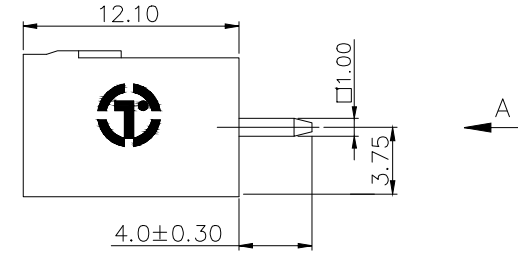

NOTES1:

UL Standard

1. Rated voltage/current : 300V / 15A
2. Withstanding voltage : AC1600V/1Min.

IEC Standard

Pollution degree	2
Overtoltage category	III
Rate impulse voltage(KV)	4.0KV
Rate voltage(V)	320V
Rate current(A)	20A

NOTES2:

1. Dimension shall be interpreted per ASME Y14.5-2009
2. Pitch : 5.00/5.08mm, Poles : N=02~22P
3. Operating temperature: -40°C~+105°C
4. Undimensioned tolerances:

Pitch range in mm	Nominal dimension range in mm					D	Z
	Over 6 TO 10	Over 10 TO 24	Over 30 TO 60	Over 60 TO 100	Over 100 TO 150		
±0.15	±0.20	±0.30	±0.30	±0.50	±0.70	±1.00	±1.30
							±2°

5.RoHS Compliance

2ET YVM - **5.0/5.08** - **XXP** - **1Y** - **00A** (H)
(Series No.) (Pitch) (Poles)(Single Pitch)(Color) : 1.(Grey)
(RoHS)
00A- (Standard)
2. (Blue)
3. (Black)
4. (Green)
5. (Orange)
6. (Red)
7. (Transparent)
8. (Yellow)
9. (White)

DETACHED LISTS	PART NO.:	拓宜 (上海) 工控电器设备有限公司			
	APPD: /	NAME: 2ET YVM-5.0/5.08-XXP-1Y-00A(H)			
	CHKD: /	TITLE: CUSTOMER DRAWING		REV	DO
	DRFT: /	DRAWING NO.: /		SHEET	1/1
THIRD ANGLE PROJECTION		DO NOT SCALE DRAWING		SCALE	1:1