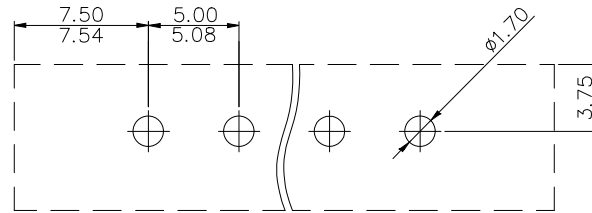

REVISION RECORD				
REV	ECN	DESCRIPTION	DRFT	DATE

PCB LAYOUT

NOTES1:

UL Standard

1. Rated voltage/current : 300V / 15A
2. Withstanding voltage : AC1600V/1Min.

IEC Standard

Pollution degree	2
Overtoltage category	III
Rate impulse voltage(KV)	4.0KV
Rate voltage(V)	320V
Rate current(A)	20A

NOTES2:

1. Dimension shall be interpreted per ASME Y14.5-2009
2. Pitch : 5.00/5.08mm, Poles : N=02~22P
3. Operating temperature: -40°C~+105°C
4. Undimensioned tolerances:

Pitch range in mm	Nominal dimension range in mm					D	Z
	Over 6 TO 10	Over 10 TO 24	Over 30 TO 60	Over 60 TO 100	Over 100 TO 150		
±0.15	±0.20	±0.30	±0.30	±0.50	±0.70	±1.00	±1.30
							±2°

5.RoHS Compliance

2ET YVM - **5.0/5.08** - **XXP** - **1Y** - **00A** (H)
(Series No.) (Pitch) (Poles)(Single Pitch)(Color) : 1.(Grey)
(RoHS)
00A- (Standard)
2. (Blue)
3. (Black)
4. (Green)
5. (Orange)
6. (Red)
7. (Transparent)
8. (Yellow)
9. (White)

DETACHED LISTS	PART NO.:	拓宜 (上海) 工控电器设备有限公司			
	APPD: /	NAME: 2ET YVM-5.0/5.08-XXP-1Y-00A(H)			
	CHKD: /	TITLE: CUSTOMER DRAWING		REV	DO
	DRFT: /	DRAWING NO.: /		SHEET	1/1
THIRD ANGLE PROJECTION		DO NOT SCALE DRAWING		SCALE	1:1