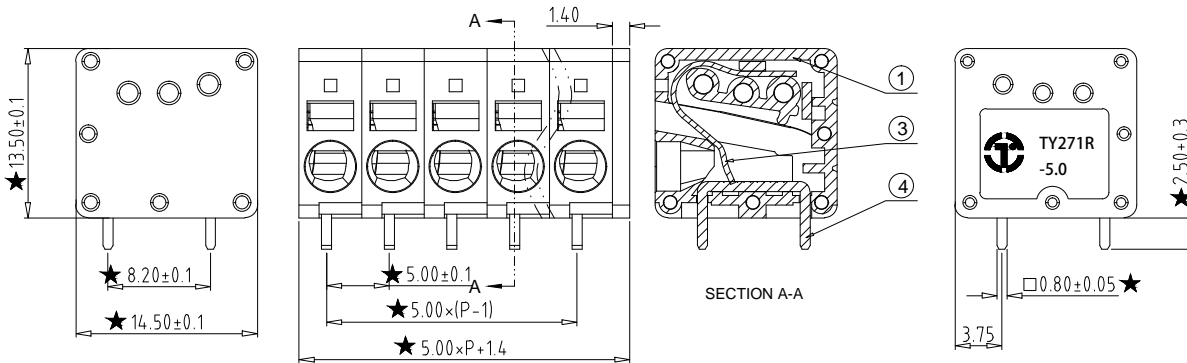

REV	CONTENT	CHK	DATE
V0.0	CONTENT	MYZ	21.11.30

Electrical :

- | | | |
|---|----------------|------------------------|
| | UL | IEC |
| 1. Rated Voltage : | 300V | 450V |
| 2. Rated Current : | 15A | 17A |
| 3. Wire Range : | 28-12AWG | 0.2-2.5mm ² |
| 4. Stripping Length : | 5-6mm | |
| 5. Withstanding Voltage : | AC2500V/1Min. | |
| 6. Operating Temperature : | -40 °C~+105 °C | |
| 7. RoHS Compliance | | |
| 8. Safty Approval : | UL CE | |
| 9. ★ " is the key quality control point | | |

TY271R - 5.0 - XXP - X X - 00

① ② ③ ④ ⑤ ⑥

① Series NO. ④ Single Pitch

- ② Pitch ⑤ Color: 1 Grey
 2 Blue
 3 Black
 4 Green
 ③ Poles 5 Orange
 6 Red
 7 Transparent
 8 Yellow
 9 White

⑥ Customer Request: 00--Standard

4	PIN HEADER	XX	P	Copper alloy	Tin Plated
3	SPRING	XX	P	Stainless steel	--
2	COVER	XX	1	PA66 UL94V-0	SEE NOTE
1	HOUSING	XX	P	PA66 UL94V-0	SEE NOTE
ITEM	NAME OF PART	NO. OF PART	Q"TY	MATERIAL	NOTE
DWG.	MYZ	DATE	21.11.30	SIZE	A4 UNITS mm SHEET/OF 1 / 1
CHK.	DATE			SCALE	1:1
APP.	DATE			NAME	TY271R-5.0-XXP-XX-00
拓宜(上海)工控电器设备有限公司 Topone(Shanghai) Industrial Control Electrical Equipment Co., LTD.				DWGNO.	XXXX

Total Pitch Tolerances in mm										Nominal dimension range in mm										⊥	=	-	//					
over	over	over	over	over	over	over	over	over	over	over	over	over	over	over	over	over	over	over	over	over	over	over	over	over	over	over	over	over
0	30	53	70	90	115	150	250	350	500	0	30	53	70	90	115	150	200	250	320	0	over	10	0	100	150	0	100	150
±0.18	±0.20	±0.25	±0.3	±0.35	±0.4	±0.60	±0.70	±0.85	±0.20	±0.25	±0.30	±0.35	±0.4	±0.44	±0.55	±0.70	±0.80	±0.90	0.2	0.3	0.3	0.3	0.2	0.3	0.5	0.2	0.3	0.5