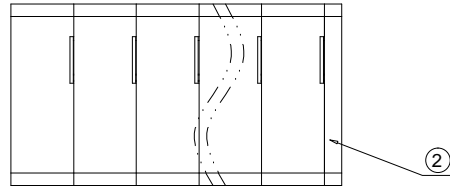

TY271R - 5.0 - XXP - X X - 00

① ② ③ ④ ⑤ ⑥

① Series NO. ④ Single Pitch

- ② Pitch ⑤ Color: 1 Grey
 2 Blue
 3 Black
 4 Green
 ③ Poles 5 Orange
 6 Red
 7 Transparent
 8 Yellow
 9 White

⑥ Customer Request: 00--Standard

4	PIN HEADER	XX	P	Copper alloy	Tin Plated
3	SPRING	XX	P	Stainless steel	--
2	COVER	XX	1	PA66 UL94V-0	SEE NOTE
1	HOUSING	XX	P	PA66 UL94V-0	SEE NOTE
ITEM	NAME OF PART	NO. OF PART	Q"TY	MATERIAL	NOTE
DWG.	MYZ	DATE	21.11.30	SIZE	A4 UNITS mm SHEET/OF 1 / 1
CHK.	DATE			SCALE	1:1
APP.	DATE			NAME	TY271R-5.0-XXP-XX-00
拓宜(上海)工控电器设备有限公司 Topone(Shanghai) Industrial Control Electrical Equipment Co., LTD.				DWGNO.	XXXX