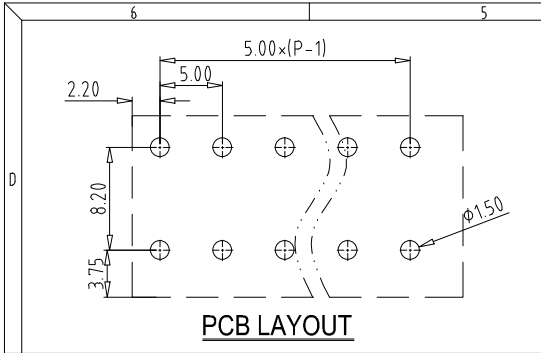

REV	CONTENT	CHK	DATE
V0.0	CONTENT	MYZ	21.11.30

Electrical :

- | | | |
|---|----------------|------------------------|
| | UL | IEC |
| 1. Rated Voltage : | 300V | 450V |
| 2. Rated Current : | 15A | 17A |
| 3. Wire Range : | 28-12AWG | 0.2-2.5mm ² |
| 4. Stripping Length : | 5-6mm | |
| 5. Withstanding Voltage : | AC2500V/1Min. | |
| 6. Operating Temperature : | -40 °C~+105 °C | |
| 7. RoHS Compliance | | |
| 8. Safty Approval : | UL CE | |
| 9. ★ " is the key quality control point | | |

TY271R - 5.0 - XXP - X X - 00

① ② ③ ④ ⑤ ⑥

① Series NO. ④ Single Pitch

- ② Pitch ⑤ Color: 1 Grey
 2 Blue
 3 Black
 4 Green
 ③ Poles 5 Orange
 6 Red
 7 Transparent
 8 Yellow
 9 White

⑥ Customer Request: 00--Standard

4	PIN HEADER	XX	P	Copper alloy	Tin Plated
3	SPRING	XX	P	Stainless steel	--
2	COVER	XX	1	PA66 UL94V-0	SEE NOTE
1	HOUSING	XX	P	PA66 UL94V-0	SEE NOTE
ITEM	NAME OF PART	NO. OF PART	Q"TY	MATERIAL	NOTE
DWG.	MYZ	DATE	21.11.30	SIZE	A4 UNITS mm SHEET/OF 1 / 1
CHK.	DATE			SCALE	1:1
APP.	DATE			NAME	TY271R-5.0-XXP-XX-00
拓宜(上海)工控电器设备有限公司 Topone(Shanghai) Industrial Control Electrical Equipment Co., LTD.				DWGNO.	XXXX

Total Pitch Tolerances in mm										Nominal dimension range in mm										⊥	=	-	//					
over	over	over	over	over	over	over	over	over	over	over	over	over	over	over	over	over	over	over	over	over	over	over	over	over	over	over	over	over
0	30	53	70	90	115	150	250	350	500	0	30	53	70	90	115	150	200	250	320	0	over	10	0	100	150	0	100	150
±0.18	±0.20	±0.25	±0.3	±0.35	±0.4	±0.60	±0.70	±0.85	±0.20	±0.25	±0.30	±0.35	±0.4	±0.44	±0.55	±0.70	±0.80	±0.90	0.2	0.3	0.3	0.3	0.2	0.3	0.5	0.2	0.3	0.5