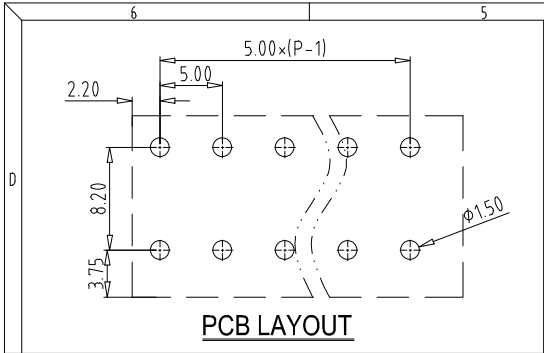

REV	CONTENT	CHK	DATE
V0.0	CONTENT	MYZ	21.11.30

Electrical :

- | | | |
|---|----------------|------------------------|
| | UL | IEC |
| 1. Rated Voltage : | 300V | 450V |
| 2. Rated Current : | 15A | 17A |
| 3. Wire Range : | 28-12AWG | 0.2-2.5mm ² |
| 4. Stripping Length : | 5-6mm | |
| 5. Withstanding Voltage : | AC2500V/1Min. | |
| 6. Operating Temperature : | -40 °C~+105 °C | |
| 7. RoHS Compliance | | |
| 8. Safty Approval : | UL CE | |
| 9. " ★ " is the key quality control point | | |

TY271R - 5.0 - XXP - X X - 00

① ② ③ ④ ⑤ ⑥

① Series NO. ④ Single Pitch

② Pitch ⑤ Color: 1 Grey
 2 Blue
 3 Black
 4 Green
 ③ Poles 5 Orange
 6 Red
 7 Transparent
 8 Yellow
 9 White

⑥ Customer Request: 00--Standard

4	PIN HEADER	XX	P	Copper alloy	Tin Plated
3	SPRING	XX	P	Stainless steel	--
2	COVER	XX	1	PA66 UL94V-0	SEE NOTE
1	HOUSING	XX	P	PA66 UL94V-0	SEE NOTE
ITEM	NAME OF PART	NO. OF PART	Q"TY	MATERIAL	NOTE
DWG.	MYZ	DATE	21.11.30	SIZE	A4 UNITS mm SHEET/OF 1 / 1
CHK.	DATE			SCALE	1:1
APP.	DATE			NAME	TY271R-5.0-XXP-XX-00
拓宜(上海)工控电器设备有限公司 Topone(Shanghai) Industrial Control Electrical Equipment Co., LTD.				DWGNO.	XXXX

Total Pitch Tolerances in mm										Nominal dimension range in mm										⊥	=	-	//			
over 0	over 30	over 53	over 70	over 90	over 115	over 150	over 250	over 350	over 500	over 0	over 30	over 53	over 70	over 90	over 115	over 150	over 200	over 250	over 320	over 0	over 10	0.3	0.3	over 0	over 100	over 150
±0.18	±0.20	±0.25	±0.3	±0.35	±0.4	±0.60	±0.70	±0.85	±0.20	±0.20	±0.25	±0.30	±0.35	±0.4	±0.55	±0.70	±0.80	±0.90	0.2	0.3	0.3	0.2	0.3	0.5		