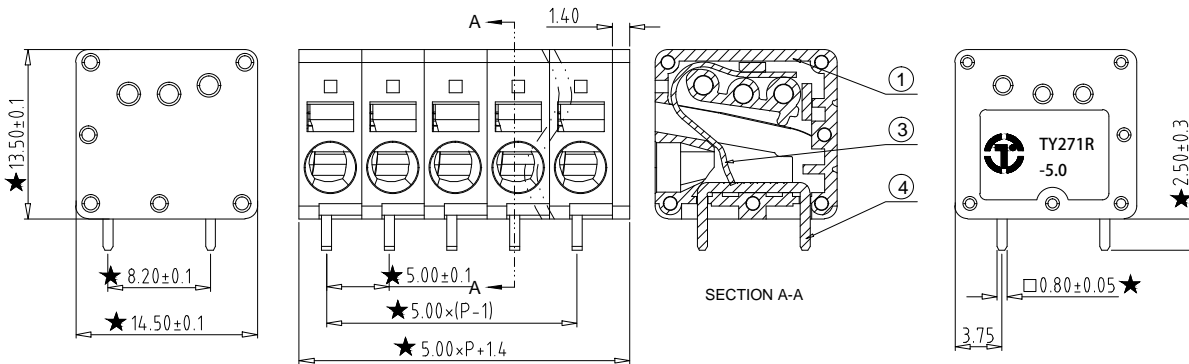

REV	CONTENT	CHK	DATE
V0.0	CONTENT	MYZ	21.11.30

Electrical :

- | | | |
|---|----------------|------------------------|
| | UL | IEC |
| 1. Rated Voltage : | 300V | 450V |
| 2. Rated Current : | 15A | 17A |
| 3. Wire Range : | 28-12AWG | 0.2-2.5mm ² |
| 4. Stripping Length : | 5-6mm | |
| 5. Withstanding Voltage : | AC2500V/1Min. | |
| 6. Operating Temperature : | -40 °C~+105 °C | |
| 7. RoHS Compliance | | |
| 8. Safty Approval : | UL CE | |
| 9. " ★ " is the key quality control point | | |

TY271R - 5.0 - XXP - X X - 00

① ② ③ ④ ⑤ ⑥

① Series NO. ④ Single Pitch

② Pitch ⑤ Color: 1 Grey
 2 Blue
 3 Black
 4 Green
 ③ Poles 5 Orange
 6 Red
 7 Transparent
 8 Yellow
 9 White

⑥ Customer Request: 00--Standard

4	PIN HEADER	XX	P	Copper alloy	Tin Plated
3	SPRING	XX	P	Stainless steel	--
2	COVER	XX	1	PA66 UL94V-0	SEE NOTE
1	HOUSING	XX	P	PA66 UL94V-0	SEE NOTE
ITEM	NAME OF PART	NO. OF PART	Q"TY	MATERIAL	NOTE
DWG.	MYZ	DATE	21.11.30	SIZE	A4 UNITS mm SHEET/OF 1 / 1
CHK.	DATE			SCALE	1:1
APP.	DATE			NAME	TY271R-5.0-XXP-XX-00
拓宜(上海)工控电器设备有限公司 Topone(Shanghai) Industrial Control Electrical Equipment Co., LTD.				DWGNO.	XXXX

Total Pitch Tolerances in mm										Nominal dimension range in mm										⊥	=	-	//			
over 0	over 30	over 53	over 70	over 90	over 115	over 150	over 250	over 350	over 500	over 0	over 30	over 53	over 70	over 90	over 115	over 150	over 200	over 250	over 320	over 0	over 10	0.3	0.3	over 0	over 100	over 150
±0.18	±0.20	±0.25	±0.3	±0.35	±0.4	±0.60	±0.70	±0.85	±0.20	±0.20	±0.25	±0.30	±0.35	±0.4	±0.55	±0.70	±0.80	±0.90	0.2	0.3	0.3	0.2	0.3	0.5		