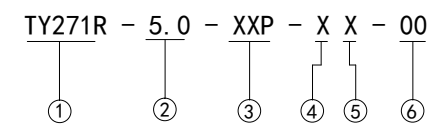

REV	CONTENT	CHK	DATE
V0.0	CONTENT	MYZ	21.11.30

Electrical :

- 1. Rated Voltage : UL 300V IEC 450V
- 2. Rated Current : 15A 17A
- 3. Wire Range : 28-12AWG 0.2-2.5mm²
- 4. Stripping Length : 5-6mm
- 5. Withstanding Voltage : AC2500V/1Min.
- 6. Operating Temperature : -40 °C~+105 °C
- 7. RoHS Compliance
- 8. Safety Approval :
- 9. ★ " is the key quality control point

- ① Series NO.
- ② Pitch
- ③ Poles
02 02Contacts
03 03Contacts
...
24 24Contacts
- ④ Single Pitch
- ⑤ Color: 1 Grey
2 Blue
3 Black
4 Green
5 Orange
6 Red
7 Transparent
8 Yellow
9 White
- ⑥ Customer Request: 00--Standard

4	PIN HEADER	XX	P	Copper alloy	Tin Plated
3	SPRING	XX	P	Stainless steel	--
2	COVER	XX	1	PA66 UL94V-0	SEE NOTE
1	HOUSING	XX	P	PA66 UL94V-0	SEE NOTE
ITEM	NAME OF PART	NO. OF PART	Q"TY	MATERIAL	NOTE
DWG.	MYZ	DATE	21.11.30	SIZE	A4 UNITS mm SHEET/OF 1 / 1
CHK.	DATE			SCALE	1:1
APP.	DATE			NAME	TY271R-5.0-XXP-XX-00
拓宜(上海)工控电器设备有限公司 Topone(Shanghai) Industrial Control Electrical Equipment Co., LTD.				DWGNO.	XXXX