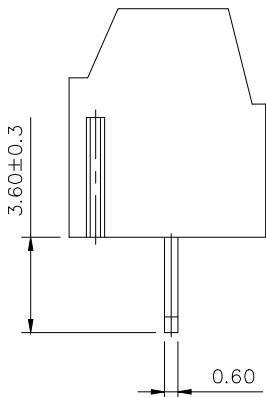

REVISION RECORD				
REV	ECN	DESCRIPTION	DRFT	DATE

NOTES1:  
 UL Standard  
 1.Rated voltage/current : 300V / 10A  
 2.Torque Value : M2 , 1.77Lb.in  
 3.Wire Range : 26~16AWG

IEC Standard  
 1.Rated voltage/current : 130V / 10A  
 2.Torque Value : M2 , 0.2N.m  
 3.Wire Range : 0.5~1.0mm<sup>2</sup>

NOTES2:  
 1.Dimension shall be interpreted per ASME Y14.5-2009  
 2.Pitch : 3.5/3.81mm, Poles : N=02~24P  
 3.Stripping length : 4~5mm  
 4.Withstanding voltage : AC1250V/1Min  
 5.Operating temperature: -40°C~+105°C  
 6.Undimensioned tolerances:

Pitch range in mm			Nominal dimension range in mm					-	∩	Z
TO	Over	TO	TO	Over	Over	Over	Over	0.1/10		
6	6	10	30	30	60	100	150	<		
±0.15	±0.20	±0.30	±0.30	±0.50	±0.70	±1.00	±1.30	±2'		

7.RoHS Compliance

DETACHED LISTS	PART NO.:	石宜 (上海) 工控电器设备有限公司		
	APPD:	NAME: TY381-3.5/3.81-XXP-1Y-00A(H)		
	CHKD:	TITLE: CUSTOMER DRAWING		
	DRFT:	REV	DO	
THIRD ANGLE PROJECTION		DRAWING NO.:	SHEET	1/1
		MM (INCH)	DO NOT SCALE DRAWING	SCALE 1:1