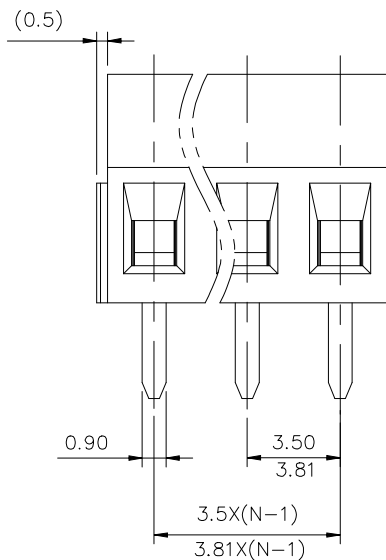

REVISION RECORD				
REV	ECN	DESCRIPTION	DRFT	DATE

NOTES1:  
 UL Standard  
 1.Rated voltage/current : 300V / 10A  
 2.Torque Value : M2 , 1.77Lb.in  
 3.Wire Range : 26~16AWG

IEC Standard  
 1.Rated voltage/current : 130V / 10A  
 2.Torque Value : M2 , 0.2N.m  
 3.Wire Range : 0.5~1.0mm<sup>2</sup>

NOTES2:  
 1.Dimension shall be interpreted per ASME Y14.5-2009  
 2.Pitch : 3.5/3.81mm, Poles : N=02~24P  
 3.Stripping length : 4~5mm  
 4.Withstanding voltage : AC1250V/1Min  
 5.Operating temperature: -40°C~+105°C  
 6.Undimensioned tolerances:

Pitch range in mm			Nominal dimension range in mm					-	∩	Z
TO	Over	TO	TO	Over	Over	Over	Over	0.1/10		
6	6	10	30	30	60	100	150	<		
±0.15	±0.20	±0.30	±0.30	±0.50	±0.70	±1.00	±1.30	±2'		

7.RoHS Compliance