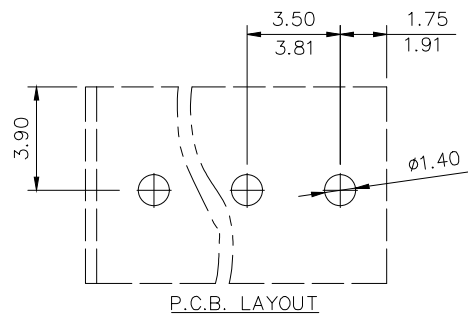

REVISION RECORD				
REV	ECN	DESCRIPTION	DRFT	DATE

NOTES1:  
 UL Standard  
 1.Rated voltage/current : 300V / 10A  
 2.Torque Value : M2 , 1.77Lb.in  
 3.Wire Range : 26~16AWG

IEC Standard  
 1.Rated voltage/current : 130V / 10A  
 2.Torque Value : M2 , 0.2N.m  
 3.Wire Range : 0.5~1.0mm<sup>2</sup>

NOTES2:  
 1.Dimension shall be interpreted per ASME Y14.5-2009  
 2.Pitch : 3.5/3.81mm, Poles : N=02~24P  
 3.Stripping length : 4~5mm  
 4.Withstanding voltage : AC1250V/1Min  
 5.Operating temperature: -40°C~+105°C  
 6.Undimensioned tolerances:

Pitch range in mm			Nominal dimension range in mm					-	∩	Z
TO	Over	TO	TO	Over	Over	Over	Over	0.1/10		
6	6	10	30	30	60	100	150	<		
±0.15	±0.20	±0.30	±0.30	±0.50	±0.70	±1.00	±1.30	±2'		

7.RoHS Compliance