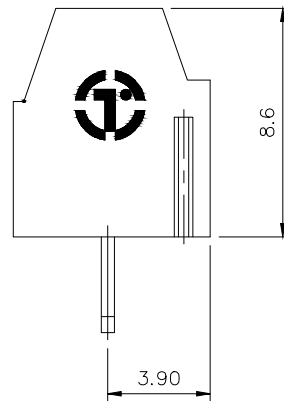

REVISION RECORD				
REV	ECN	DESCRIPTION	DRFT	DATE

NOTES1:  
 UL Standard  
 1.Rated voltage/current : 300V / 10A  
 2.Torque Value : M2 , 1.77Lb.in  
 3.Wire Range : 26~16AWG

IEC Standard  
 1.Rated voltage/current : 130V / 10A  
 2.Torque Value : M2 , 0.2N.m  
 3.Wire Range : 0.5~1.0mm<sup>2</sup>

NOTES2:  
 1.Dimension shall be interpreted per ASME Y14.5-2009  
 2.Pitch : 3.5/3.81mm, Poles : N=02~24P  
 3.Stripping length : 4~5mm  
 4.Withstanding voltage : AC1250V/1Min  
 5.Operating temperature: -40°C~+105°C  
 6.Undimensioned tolerances:

Pitch range in mm			Nominal dimension range in mm					-	∩	Z
TO	Over	TO	TO	Over	Over	Over	Over	0.1/10		
6	6	10	30	30	60	100	150	<		
±0.15	±0.20	±0.30	±0.30	±0.50	±0.70	±1.00	±1.30	±2'		

7.RoHS Compliance

DETACHED LISTS	PART NO.:	石宜 (上海) 工控电器设备有限公司		
	APPD:	NAME: TY381-3.5/3.81-XXP-1Y-00A(H)		
	CHKD:	TITLE: CUSTOMER DRAWING		
	DRFT:	REV	DO	
THIRD ANGLE PROJECTION		DRAWING NO.:	SHEET	1/1
		MM (INCH)	DO NOT SCALE DRAWING	SCALE 1:1