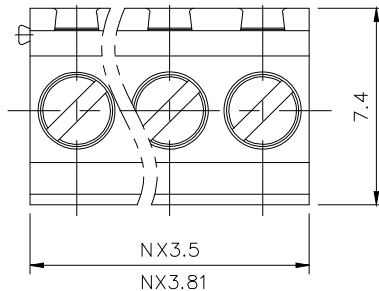

REVISION RECORD				
REV	ECN	DESCRIPTION	DRFT	DATE

NOTES1:  
 UL Standard  
 1.Rated voltage/current : 300V / 10A  
 2.Torque Value : M2 , 1.77Lb.in  
 3.Wire Range : 26~16AWG

IEC Standard  
 1.Rated voltage/current : 130V / 10A  
 2.Torque Value : M2 , 0.2N.m  
 3.Wire Range : 0.5~1.0mm<sup>2</sup>

NOTES2:  
 1.Dimension shall be interpreted per ASME Y14.5-2009  
 2.Pitch : 3.5/3.81mm, Poles : N=02~24P  
 3.Stripping length : 4~5mm  
 4.Withstanding voltage : AC1250V/1Min  
 5.Operating temperature: -40°C~+105°C  
 6.Undimensioned tolerances:

Pitch range in mm			Nominal dimension range in mm					-	∩	Z
TO	Over	TO	TO	Over	Over	Over	Over	0.1/10		
6	6	10	30	30	60	100	150	<		
±0.15	±0.20	±0.30	±0.30	±0.50	±0.70	±1.00	±1.30	±2'		

7.RoHS Compliance

DETACHED LISTS	PART NO.:	石宜 (上海) 工控电器设备有限公司		
	APPD:	NAME: TY381-3.5/3.81-XXP-1Y-00A(H)		
	CHKD:	TITLE: CUSTOMER DRAWING		
	DRFT:	REV	DO	
THIRD ANGLE PROJECTION		DRAWING NO.:	SHEET	1/1
		MM (INCH)	DO NOT SCALE DRAWING	SCALE 1:1