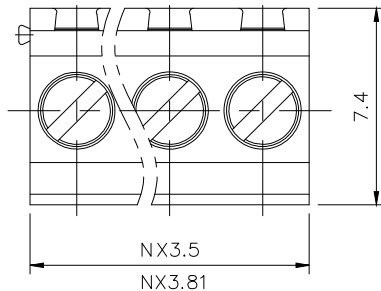

REVISION RECORD				
REV	ECN	DESCRIPTION	DRFT	DATE

NOTES1:
 UL Standard
 1.Rated voltage/current : 300V / 10A
 2.Torque Value : M2 , 1.77Lb.in
 3.Wire Range : 26~16AWG

IEC Standard
 1.Rated voltage/current : 130V / 10A
 2.Torque Value : M2 , 0.2N.m
 3.Wire Range : 0.5~1.0mm²

NOTES2:
 1.Dimension shall be interpreted per ASME Y14.5-2009
 2.Pitch : 3.5/3.81mm, Poles : N=02~24P
 3.Stripping length : 4~5mm
 4.Withstanding voltage : AC1250V/1Min
 5.Operating temperature: -40°C~+105°C
 6.Undimensioned tolerances:

Pitch range in mm			Nominal dimension range in mm					-	∩	Z
TO	Over	TO	TO	Over	Over	Over	Over	0.1/10		
6	6	10	30	30	60	100	150	<		
±0.15	±0.20	±0.30	±0.30	±0.50	±0.70	±1.00	±1.30	±2'		

7.RoHS Compliance

DETACHED LISTS	PART NO.:	石宜 (上海) 工控电器设备有限公司		
	APPD:	NAME: TY381-3.5/3.81-XXP-1Y-00A(H)		
	CHKD:	TITLE: CUSTOMER DRAWING		
	DRFT:	REV	DO	
THIRD ANGLE PROJECTION		DRAWING NO.:	SHEET	1/1
		MM (INCH)	DO NOT SCALE DRAWING	SCALE 1:1