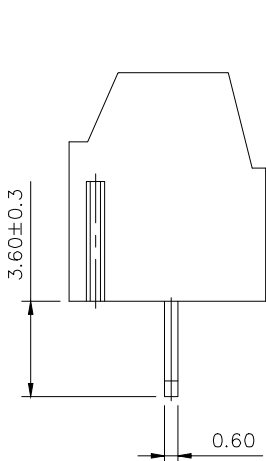

REVISION RECORD				
REV	ECN	DESCRIPTION	DRFT	DATE

NOTES1:
 UL Standard
 1.Rated voltage/current : 300V / 10A
 2.Torque Value : M2 , 1.77Lb.in
 3.Wire Range : 26~16AWG

IEC Standard
 1.Rated voltage/current : 130V / 10A
 2.Torque Value : M2 , 0.2N.m
 3.Wire Range : 0.5~1.0mm²

NOTES2:
 1.Dimension shall be interpreted per ASME Y14.5-2009
 2.Pitch : 3.5/3.81mm, Poles : N=02~24P
 3.Stripping length : 4~5mm
 4.Withstanding voltage : AC1250V/1Min
 5.Operating temperature: -40°C~+105°C
 6.Undimensioned tolerances:

Pitch range in mm			Nominal dimension range in mm					-	∩	Z
TO	Over	TO	TO	Over	Over	Over	Over	0.1/10		
6	6	10	30	30	60	100	150	<		
±0.15	±0.20	±0.30	±0.30	±0.50	±0.70	±1.00	±1.30	±2'		

7.RoHS Compliance

DETACHED LISTS	PART NO.:	石宜 (上海) 工控电器设备有限公司		
	APPD:	NAME: TY381-3.5/3.81-XXP-1Y-00A(H)		
	CHKD:	TITLE: CUSTOMER DRAWING		
	DRFT:	REV	DO	
THIRD ANGLE PROJECTION		DRAWING NO.:	SHEET	1/1
		MM (INCH)	DO NOT SCALE DRAWING	SCALE 1:1