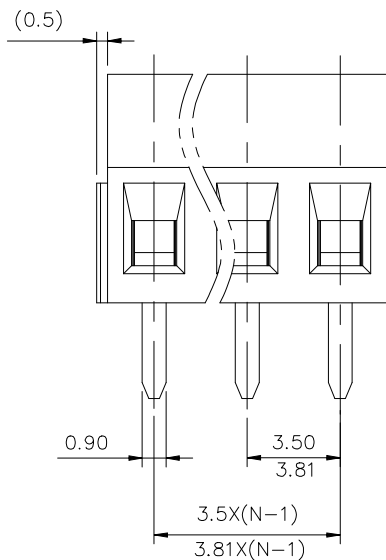

REVISION RECORD				
REV	ECN	DESCRIPTION	DRFT	DATE

NOTES1:
 UL Standard
 1.Rated voltage/current : 300V / 10A
 2.Torque Value : M2 , 1.77Lb.in
 3.Wire Range : 26~16AWG

IEC Standard
 1.Rated voltage/current : 130V / 10A
 2.Torque Value : M2 , 0.2N.m
 3.Wire Range : 0.5~1.0mm²

NOTES2:
 1.Dimension shall be interpreted per ASME Y14.5-2009
 2.Pitch : 3.5/3.81mm, Poles : N=02~24P
 3.Stripping length : 4~5mm
 4.Withstanding voltage : AC1250V/1Min
 5.Operating temperature: -40°C~+105°C
 6.Undimensioned tolerances:

Pitch range in mm			Nominal dimension range in mm					-	∩	Z
TO	Over	TO	TO	Over	Over	Over	Over	0.1/10		
6	6	10	30	30	60	100	150	<		
±0.15	±0.20	±0.30	±0.30	±0.50	±0.70	±1.00	±1.30	±2'		

7.RoHS Compliance