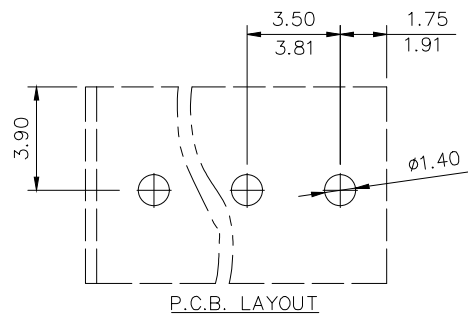

REVISION RECORD				
REV	ECN	DESCRIPTION	DRFT	DATE

NOTES1:
 UL Standard
 1.Rated voltage/current : 300V / 10A
 2.Torque Value : M2 , 1.77Lb.in
 3.Wire Range : 26~16AWG

IEC Standard
 1.Rated voltage/current : 130V / 10A
 2.Torque Value : M2 , 0.2N.m
 3.Wire Range : 0.5~1.0mm²

NOTES2:
 1.Dimension shall be interpreted per ASME Y14.5-2009
 2.Pitch : 3.5/3.81mm, Poles : N=02~24P
 3.Stripping length : 4~5mm
 4.Withstanding voltage : AC1250V/1Min
 5.Operating temperature: -40°C~+105°C
 6.Undimensioned tolerances:

Pitch range in mm			Nominal dimension range in mm					-	∩	Z
TO	Over	TO	TO	Over	Over	Over	Over	0.1/10		
6	6	10	30	30	60	100	150	<		
±0.15	±0.20	±0.30	±0.30	±0.50	±0.70	±1.00	±1.30	±2'		

7.RoHS Compliance