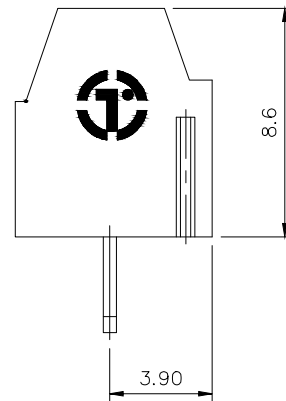

REVISION RECORD				
REV	ECN	DESCRIPTION	DRFT	DATE

NOTES1:
 UL Standard
 1.Rated voltage/current : 300V / 10A
 2.Torque Value : M2 , 1.77Lb.in
 3.Wire Range : 26~16AWG

IEC Standard
 1.Rated voltage/current : 130V / 10A
 2.Torque Value : M2 , 0.2N.m
 3.Wire Range : 0.5~1.0mm²

NOTES2:
 1.Dimension shall be interpreted per ASME Y14.5-2009
 2.Pitch : 3.5/3.81mm, Poles : N=02~24P
 3.Stripping length : 4~5mm
 4.Withstanding voltage : AC1250V/1Min
 5.Operating temperature: -40°C~+105°C
 6.Undimensioned tolerances:

Pitch range in mm			Nominal dimension range in mm					-	∩	Z
TO	Over	TO	TO	Over	Over	Over	Over	0.1/10		
6	6	10	30	30	60	100	150	<		
±0.15	±0.20	±0.30	±0.30	±0.50	±0.70	±1.00	±1.30	±2'		

7.RoHS Compliance

DETACHED LISTS	PART NO.:	石宜 (上海) 工控电器设备有限公司		
	APPD:	NAME: TY381-3.5/3.81-XXP-1Y-00A(H)		
	CHKD:	TITLE: CUSTOMER DRAWING		
	DRFT:	REV	DO	
THIRD ANGLE PROJECTION		DRAWING NO.:	SHEET	1/1
		MM (INCH)	DO NOT SCALE DRAWING	SCALE 1:1