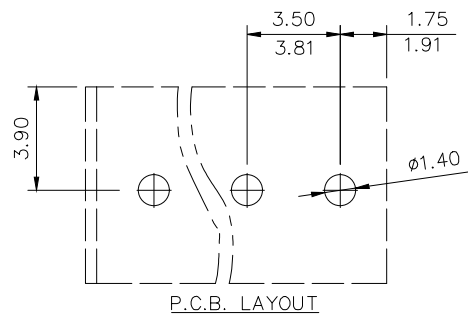

REVISION RECORD				
REV	ECN	DESCRIPTION	DRFT	DATE

NOTES1:
 UL Standard
 1.Rated voltage/current : 300V / 10A
 2.Torque Value : M2 , 1.77Lb.in
 3.Wire Range : 26~16AWG

IEC Standard
 1.Rated voltage/current : 130V / 10A
 2.Torque Value : M2 , 0.2N.m
 3.Wire Range : 0.5~1.0mm²

NOTES2:
 1.Dimension shall be interpreted per ASME Y14.5-2009
 2.Pitch : 3.5/3.81mm, Poles : N=02~24P
 3.Stripping length : 4~5mm
 4.Withstanding voltage : AC1250V/1Min
 5.Operating temperature: -40°C~+105°C
 6.Undimensioned tolerances:

Pitch range in mm			Nominal dimension range in mm					-	∩	Z
TO	Over	TO	TO	Over	Over	Over	Over	0.1/10		
6	6	10	30	30	60	100	150	≤		
±0.15	±0.20	±0.30	±0.30	±0.50	±0.70	±1.00	±1.30	±2'		

7.RoHS Compliance