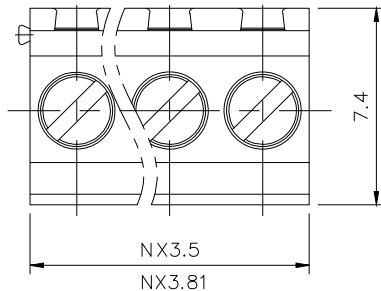

REVISION RECORD				
REV	ECN	DESCRIPTION	DRFT	DATE

NOTES1:
 UL Standard
 1.Rated voltage/current : 300V / 10A
 2.Torque Value : M2 , 1.77Lb.in
 3.Wire Range : 26~16AWG

IEC Standard
 1.Rated voltage/current : 130V / 10A
 2.Torque Value : M2 , 0.2N.m
 3.Wire Range : 0.5~1.0mm²

NOTES2:
 1.Dimension shall be interpreted per ASME Y14.5-2009
 2.Pitch : 3.5/3.81mm, Poles : N=02~24P
 3.Stripping length : 4~5mm
 4.Withstanding voltage : AC1250V/1Min
 5.Operating temperature: -40°C~+105°C
 6.Undimensioned tolerances:

Pitch range in mm			Nominal dimension range in mm					-	∩	Z
TO	Over	TO	TO	Over	Over	Over	Over	0.1/10		
6	6	10	30	30	60	100	150	≤		
±0.15	±0.20	±0.30	±0.30	±0.50	±0.70	±1.00	±1.30	±2'		

7.RoHS Compliance

DETACHED LISTS	PART NO.:	石宜 (上海) 工控电器设备有限公司		
	APPD:	NAME: TY381-3.5/3.81-XXP-1Y-00A(H)		
	CHKD:	TITLE: CUSTOMER DRAWING		REV: DO
	DRFT:	DRAWING NO.:		SHEET: 1/1
THIRD ANGLE PROJECTION		MM (INCH)	DO NOT SCALE DRAWING	SCALE: 1:1