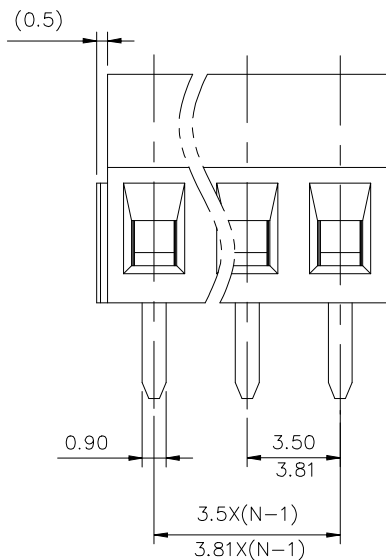

REVISION RECORD				
REV	ECN	DESCRIPTION	DRFT	DATE

NOTES1:
 UL Standard
 1.Rated voltage/current : 300V / 10A
 2.Torque Value : M2 , 1.77Lb.in
 3.Wire Range : 26~16AWG

IEC Standard
 1.Rated voltage/current : 130V / 10A
 2.Torque Value : M2 , 0.2N.m
 3.Wire Range : 0.5~1.0mm²

NOTES2:
 1.Dimension shall be interpreted per ASME Y14.5-2009
 2.Pitch : 3.5/3.81mm, Poles : N=02~24P
 3.Stripping length : 4~5mm
 4.Withstanding voltage : AC1250V/1Min
 5.Operating temperature: -40°C~+105°C
 6.Undimensioned tolerances:

Pitch range in mm			Nominal dimension range in mm					-	∩	Z
TO	Over	TO	TO	Over	Over	Over	Over	0.1/10		
6	6	10	30	30	60	100	150	≤		
±0.15	±0.20	±0.30	±0.30	±0.50	±0.70	±1.00	±1.30	±2'		

7.RoHS Compliance