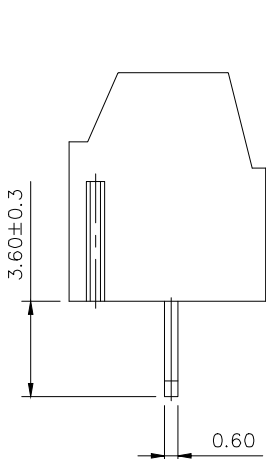

REVISION RECORD				
REV	ECN	DESCRIPTION	DRFT	DATE

NOTES1:
 UL Standard
 1.Rated voltage/current : 300V / 10A
 2.Torque Value : M2 , 1.77Lb.in
 3.Wire Range : 26~16AWG

IEC Standard
 1.Rated voltage/current : 130V / 10A
 2.Torque Value : M2 , 0.2N.m
 3.Wire Range : 0.5~1.0mm²

NOTES2:
 1.Dimension shall be interpreted per ASME Y14.5-2009
 2.Pitch : 3.5/3.81mm, Poles : N=02~24P
 3.Stripping length : 4~5mm
 4.Withstanding voltage : AC1250V/1Min
 5.Operating temperature: -40°C~+105°C
 6.Undimensioned tolerances:

Pitch range in mm			Nominal dimension range in mm					-	∩	Z
TO	Over	TO	TO	Over	Over	Over	Over	0.1/10		
6	6	10	30	30	60	100	150	≤		
±0.15	±0.20	±0.30	±0.30	±0.50	±0.70	±1.00	±1.30	±2'		

7.RoHS Compliance

DETACHED LISTS	PART NO.:	石宜 (上海) 工控电器设备有限公司		
	APPD:	NAME: TY381-3.5/3.81-XXP-1Y-00A(H)		
	CHKD:	TITLE: CUSTOMER DRAWING		REV: DO
	DRFT:	DRAWING NO.:		SHEET: 1/1
THIRD ANGLE PROJECTION		MM (INCH)	DO NOT SCALE DRAWING	SCALE: 1:1