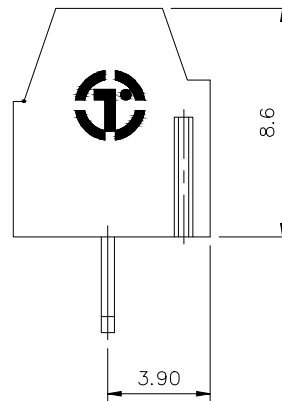

REVISION RECORD				
REV	ECN	DESCRIPTION	DRFT	DATE

NOTES1:
 UL Standard
 1.Rated voltage/current : 300V / 10A
 2.Torque Value : M2 , 1.77Lb.in
 3.Wire Range : 26~16AWG

IEC Standard
 1.Rated voltage/current : 130V / 10A
 2.Torque Value : M2 , 0.2N.m
 3.Wire Range : 0.5~1.0mm²

NOTES2:
 1.Dimension shall be interpreted per ASME Y14.5-2009
 2.Pitch : 3.5/3.81mm, Poles : N=02~24P
 3.Stripping length : 4~5mm
 4.Withstanding voltage : AC1250V/1Min
 5.Operating temperature: -40°C~+105°C
 6.Undimensioned tolerances:

Pitch range in mm			Nominal dimension range in mm					-	∩	Z
TO	Over	TO	TO	Over	Over	Over	Over	0.1/10		
6	6	10	30	30	60	100	150	≤		
±0.15	±0.20	±0.30	±0.30	±0.50	±0.70	±1.00	±1.30	±2'		

7.RoHS Compliance

DETACHED LISTS	PART NO.:	石宜 (上海) 工控电器设备有限公司		
	APPD:	NAME: TY381-3.5/3.81-XXP-1Y-00A(H)		
	CHKD:	TITLE: CUSTOMER DRAWING		REV: DO
	DRFT:	DRAWING NO.:		SHEET: 1/1
THIRD ANGLE PROJECTION		MM (INCH)	DO NOT SCALE DRAWING	SCALE: 1:1