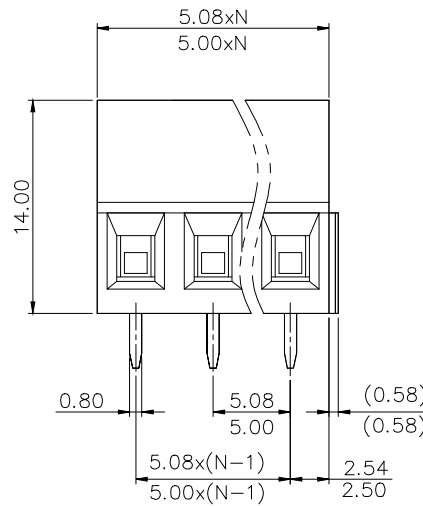

REVISION RECORD				
REV	ECN	DESCRIPTION	DRFT	DATE

- NOTES1:
- UL Standard
- 1.Rated voltage/current : 300V / 20A
  - 2.Torque value : M2.5 , 3.54Lb.in
  - 3.Wire range : 30~12AWG
- IEC Standard
- 1.Rated voltage/current : 250V / 18A
  - 2.Torque value : M2.5 , 0.4N·m
  - 3.Wire range : 1.0~2.5mm<sup>2</sup>

- NOTES2:
- 1.Dimension shall be interpreted per ASME Y14.5-2009
  - 2.Pitch : 7.62mm, Poles : N=02~XXP
  - 3.Stripping length : 6~7mm
  - 4.Withstanding voltage : AC2000V/1Min
  - 5.Operating temperature: -40°C~+105°C
  - 6.Undimensioned tolerances:

Pitch range in mm		Nominal dimension range in mm						-	∩	∇
TO	Over	TO	Over	TO	Over	TO	Over	TO	Over	
6	6	10	10	24	30	60	100	150	150	
±0.15	±0.20	±0.30	±0.30	±0.30	±0.50	±0.70	±1.00	±1.30	±2*	

7.RoHS Compliance

PCB LAYOUT

DETACHED LISTS	PART NO.:	拓宜 (上海) 工控电器设备有限公司			
	APPD: /	NAME: TY500-5.0/5.08-XXP-1Y-00A(H)			
	CHKD: /	TITLE: CUSTOMER DRAWING		REV	DO
	DRFT: /	DRAWING NO.: /		SHEET	1/1
THIRD ANGLE PROJECTION		DO NOT SCALE DRAWING		SCALE	1:1