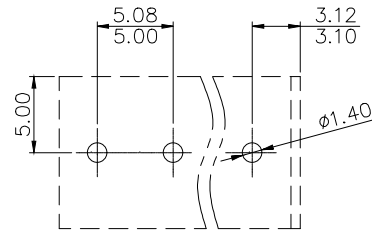

REVISION RECORD				
REV	ECN	DESCRIPTION	DRFT	DATE

- NOTES1:
- UL Standard
- 1.Rated voltage/current : 300V / 20A
  - 2.Torque value : M2.5 , 3.54Lb.in
  - 3.Wire range : 30~12AWG
- IEC Standard
- 1.Rated voltage/current : 250V / 18A
  - 2.Torque value : M2.5 , 0.4N·m
  - 3.Wire range : 1.0~2.5mm<sup>2</sup>

- NOTES2:
- 1.Dimension shall be interpreted per ASME Y14.5-2009
  - 2.Pitch : 7.62mm, Poles : N=02~XXP
  - 3.Stripping length : 6~7mm
  - 4.Withstanding voltage : AC2000V/1Min
  - 5.Operating temperature: -40°C~+105°C
  - 6.Undimensioned tolerances:

Pitch range in mm		Nominal dimension range in mm						-	∩	∇
TO	Over	TO	Over	TO	Over	TO	Over	TO	Over	
6	6	10	10	24	30	60	100	150	150	
±0.15	±0.20	±0.30	±0.30	±0.30	±0.50	±0.70	±1.00	±1.30	±2*	

7.RoHS Compliance

PCB LAYOUT

DETACHED LISTS	PART NO.:	拓宜 (上海) 工控电器设备有限公司			
	APPD: /	NAME: TY500-5.0/5.08-XXP-1Y-00A(H)			
	CHKD: /	TITLE: CUSTOMER DRAWING		REV	DO
	DRFT: /	DRAWING NO.: /		SHEET	1/1
THIRD ANGLE PROJECTION		DO NOT SCALE DRAWING		SCALE	1:1