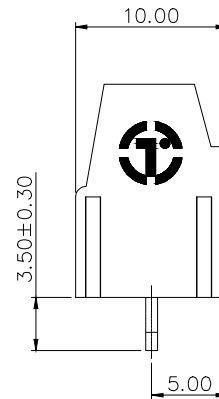

REVISION RECORD				
REV	ECN	DESCRIPTION	DRFT	DATE

- NOTES1:
- UL Standard
- 1.Rated voltage/current : 300V / 20A
  - 2.Torque value : M2.5 , 3.54Lb.in
  - 3.Wire range : 30~12AWG
- IEC Standard
- 1.Rated voltage/current : 250V / 18A
  - 2.Torque value : M2.5 , 0.4N·m
  - 3.Wire range : 1.0~2.5mm<sup>2</sup>

- NOTES2:
- 1.Dimension shall be interpreted per ASME Y14.5-2009
  - 2.Pitch : 7.62mm, Poles : N=02~XXP
  - 3.Stripping length : 6~7mm
  - 4.Withstanding voltage : AC2000V/1Min
  - 5.Operating temperature: -40°C~+105°C
  - 6.Undimensioned tolerances:

Pitch range in mm		Nominal dimension range in mm						-	∩	∇
TO	Over	TO	Over	TO	Over	TO	Over	TO	Over	
6	6	10	10	24	30	60	100	150	150	
±0.15	±0.20	±0.30	±0.30	±0.30	±0.50	±0.70	±1.00	±1.30	±2*	

7.RoHS Compliance

PCB LAYOUT

DETACHED LISTS	PART NO.:	拓宜 (上海) 工控电器设备有限公司			
	APPD: /	NAME: TY500-5.0/5.08-XXP-1Y-00A(H)			
	CHKD: /	TITLE: CUSTOMER DRAWING		REV	DO
	DRFT: /	DRAWING NO.: /		SHEET	1/1
THIRD ANGLE PROJECTION		DO NOT SCALE DRAWING		SCALE	1:1