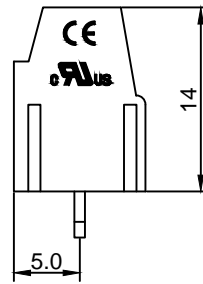

Material :

- (a) Housing : PA66(UL94V-0)
- (b) Screws : Steel , Cr³⁺Zn Plated
- (c) Pin Header : Brass , Tin Plated
- (d) Cage : Brass , Ni Plated

Electrical :

- | | | |
|-------------------------------|------------------|------------------------|
| | UL | IEC |
| 1. Rated Voltage : | 300V | 250V |
| 2. Rated Current : | 15A | 18A |
| 3. Torque Value : | M2.5 , 3.54Lb.in | M2.5 , 0.4N.m |
| 4. Wire Range : | 24-12AWG | 0.5-2.5mm ² |
| 5. Stripping Length : | 6-7mm | |
| 6. Withstanding Voltage : | AC2000V/1Min. | |
| 7. Operating Temperature : | -40°C~+105°C | |
| 8. RoHS Compliance | | |
| 9. Safety Approval : | cULus | |
| 10. Undimensioned Tolerances: | | |

Pitch Range In mm			Nominal Dimension Range In mm					—	∩	□
≤6	6 ~ 10	10 ~ 24	≤30	30 ~ 60	60 ~ 100	100 ~ 150	>150	0.05/10		
±0.10	±0.15	±0.25	±0.20	±0.30	±0.50	±0.70	±1.00	±0.1°		

TY500 - 5.08 - XXP - 1 4 - 03

① ② ③ ④ ⑤ ⑥

- ① Series No.
- ② Pitch
- ③ Poles
02 02Contacts
03 03Contacts
...
24 24Contacts
- ④ 1 Single Pitch
2 Double Pitch
- ⑤ Color: 1 Grey
2 Blue
3 Black
4 Green
5 Orange
6 Red
...
8 Yellow
9 White
- ⑥ Customer Request : 03--
Stainless steel screw