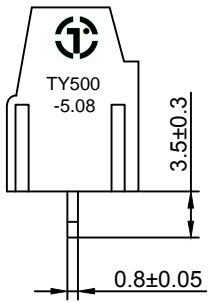

Material :

- (a) Housing : PA66(UL94V-0)
- (b) Screws : Steel , Cr³⁺Zn Plated
- (c) Pin Header : Brass , Tin Plated
- (d) Cage : Brass , Ni Plated

Electrical :

- | | | |
|-------------------------------|------------------|------------------------|
| | UL | IEC |
| 1. Rated Voltage : | 300V | 250V |
| 2. Rated Current : | 15A | 18A |
| 3. Torque Value : | M2.5 , 3.54Lb.in | M2.5 , 0.4N.m |
| 4. Wire Range : | 24-12AWG | 0.5-2.5mm ² |
| 5. Stripping Length : | 6-7mm | |
| 6. Withstanding Voltage : | AC2000V/1Min. | |
| 7. Operating Temperature : | -40°C~+105°C | |
| 8. RoHS Compliance | | |
| 9. Safety Approval : | cULus | |
| 10. Undimensioned Tolerances: | | |

Pitch Range In mm			Nominal Dimension Range In mm					—	∩	□
≤6	6 ~ 10	10 ~ 24	≤30	30 ~ 60	60 ~ 100	100 ~ 150	>150	0.05/10		
±0.10	±0.15	±0.25	±0.20	±0.30	±0.50	±0.70	±1.00	±0.1°		

TY500 - 5.08 - XXP - 1 4 - 03

① ② ③ ④ ⑤ ⑥

- ① Series No.
- ② Pitch
- ③ Poles
02 02Contacts
03 03Contacts
...
24 24Contacts
- ④ 1 Single Pitch
2 Double Pitch
- ⑤ Color: 1 Grey
2 Blue
3 Black
4 Green
5 Orange
6 Red
...
8 Yellow
9 White
- ⑥ Customer Request : 03--
Stainless steel screw