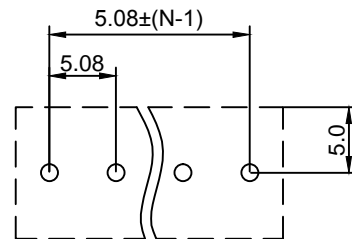

Material :

- (a) Housing : PA66(UL94V-0)
- (b) Screws : Steel , Cr³⁺Zn Plated
- (c) Pin Header : Brass , Tin Plated
- (d) Cage : Brass , Ni Plated

Electrical :

- | | | |
|-------------------------------|------------------|------------------------|
| | UL | IEC |
| 1. Rated Voltage : | 300V | 250V |
| 2. Rated Current : | 15A | 18A |
| 3. Torque Value : | M2.5 , 3.54Lb.in | M2.5 , 0.4N.m |
| 4. Wire Range : | 24-12AWG | 0.5-2.5mm ² |
| 5. Stripping Length : | 6-7mm | |
| 6. Withstanding Voltage : | AC2000V/1Min. | |
| 7. Operating Temperature : | -40°C~+105°C | |
| 8. RoHS Compliance | | |
| 9. Safety Approval : | cULus | |
| 10. Undimensioned Tolerances: | | |

Pitch Range In mm			Nominal Dimension Range In mm					—	∩	□
≤6	6 ~ 10	10 ~ 24	≤30	30 ~ 60	60 ~ 100	100 ~ 150	>150	0.05/10		
±0.10	±0.15	±0.25	±0.20	±0.30	±0.50	±0.70	±1.00	±0.1°		

TY500 - 5.08 - XXP - 1 4 - 03

① ② ③ ④ ⑤ ⑥

- ① Series No.
- ② Pitch
- ③ Poles
02 02Contacts
03 03Contacts
...
24 24Contacts
- ④ 1 Single Pitch
2 Double Pitch
- ⑤ Color: 1 Grey
2 Blue
3 Black
4 Green
5 Orange
6 Red
...
8 Yellow
9 White
- ⑥ Customer Request : 03--
Stainless steel screw