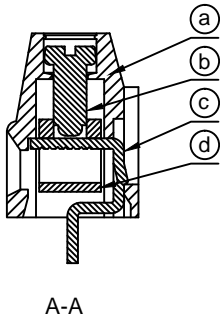

Material :

- (a) Housing : PA66(UL94V-0)
- (b) Screws : Steel , Cr³⁺Zn Plated
- (c) Pin Header : Brass , Tin Plated
- (d) Cage : Brass , Ni Plated

Electrical :

- | | | |
|-------------------------------|------------------|------------------------|
| | UL | IEC |
| 1. Rated Voltage : | 300V | 250V |
| 2. Rated Current : | 15A | 18A |
| 3. Torque Value : | M2.5 , 3.54Lb.in | M2.5 , 0.4N.m |
| 4. Wire Range : | 24-12AWG | 0.5-2.5mm ² |
| 5. Stripping Length : | 6-7mm | |
| 6. Withstanding Voltage : | AC2000V/1Min. | |
| 7. Operating Temperature : | -40°C~+105°C | |
| 8. RoHS Compliance | | |
| 9. Safety Approval : | cULus | |
| 10. Undimensioned Tolerances: | | |

Pitch Range In mm			Nominal Dimension Range In mm					—	∩	□
≤6	6 ~ 10	10 ~ 24	≤30	30 ~ 60	60 ~ 100	100 ~ 150	>150	0.05/10		
±0.10	±0.15	±0.25	±0.20	±0.30	±0.50	±0.70	±1.00	±0.1°		

TY500 - 5.08 - XXP - 1 4 - 03

① ② ③ ④ ⑤ ⑥

- ① Series No.
- ② Pitch
- ③ Poles
02 02Contacts
03 03Contacts
...
24 24Contacts
- ④ 1 Single Pitch
2 Double Pitch
- ⑤ Color: 1 Grey
2 Blue
3 Black
4 Green
5 Orange
6 Red
...
8 Yellow
9 White
- ⑥ Customer Request : 03--
Stainless steel screw