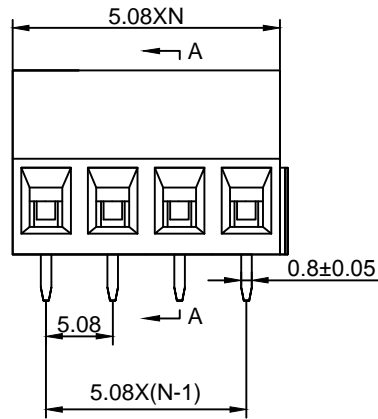

Material :

- (a) Housing : PA66(UL94V-0)
- (b) Screws : Steel , Cr³⁺Zn Plated
- (c) Pin Header : Brass , Tin Plated
- (d) Cage : Brass , Ni Plated

Electrical :

- | | | |
|-------------------------------|------------------|------------------------|
| | UL | IEC |
| 1. Rated Voltage : | 300V | 250V |
| 2. Rated Current : | 15A | 18A |
| 3. Torque Value : | M2.5 , 3.54Lb.in | M2.5 , 0.4N.m |
| 4. Wire Range : | 24-12AWG | 0.5-2.5mm ² |
| 5. Stripping Length : | 6-7mm | |
| 6. Withstanding Voltage : | AC2000V/1Min. | |
| 7. Operating Temperature : | -40°C~+105°C | |
| 8. RoHS Compliance | | |
| 9. Safety Approval : | cULus | |
| 10. Undimensioned Tolerances: | | |

Pitch Range In mm			Nominal Dimension Range In mm					—	∩	□
≤6	6 ~ 10	10 ~ 24	≤30	30 ~ 60	60 ~ 100	100 ~ 150	>150	0.05/10		
±0.10	±0.15	±0.25	±0.20	±0.30	±0.50	±0.70	±1.00	±0.1°		

TY500 - 5.08 - XXP - 1 4 - 03

① ② ③ ④ ⑤ ⑥

- ① Series No.
- ② Pitch
- ③ Poles
02 02Contacts
03 03Contacts
...
24 24Contacts
- ④ 1 Single Pitch
2 Double Pitch
- ⑤ Color: 1 Grey
2 Blue
3 Black
4 Green
5 Orange
6 Red
...
8 Yellow
9 White
- ⑥ Customer Request : 03--
Stainless steel screw