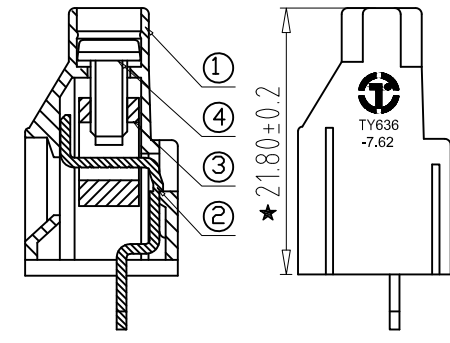

REV	CONTENT	CHK	DATE
V0.0	CONTENT	CXL	20.05.11

Electrical :

- | | | |
|---|----------------|------------------------|
| | UL | IEC |
| 1. Rated Voltage : | 300V | 450V |
| 2. Rated Current : | 30A | 24A |
| 3. Torque Value : | M3 , 4.43Lb.in | M3 , 0.5N.m |
| 4. Wire Range: | 26-10AWG | 1.5-4.0mm ² |
| 5. Stripping Length : | 7-8mm | |
| 6. Withstanding Voltage : | AC2500V/1Min. | |
| 7. Operating Temperature : | -40°C~+105°C | |
| 8. RoHS Compliance | | |
| 9. Safty Approval : | cULus CE | |
| 10. "★" is the key quality control point. | | |

- ① Series No.
- ② Pitch
- ③ Poles
 - 02 02Contacts
 - 03 03Contacts
 - 24 24Contacts
- ④ 1 Single Pitch
2 Double Pitch
- ⑤ Color: 1 Grey
2 Blue
3 Black
4 Green
5 Orange
6 Red
7 Transparent
8 Yellow
9 White
- ⑥ Customer Request : 00--Standard

4	SCREW	XX	P	STEEL	Zn Plated
3	BLOCK	XX	P	BRASS	Ni Plated
2	PIN	XX	P	BRASS	Tin Plated
1	HOUSING	XX	1	PA66 UL94V-0	SEE NOTE
ITEM	NAME OF PART	NO. OF PART	Q'TY	MATERIAL	NOTE
DWG.	CXL	DATE	20.05.11	SIZE	A4 UNITS mm SHEET/OF 1/1
CHK.		DATE		SCALE	1:1
APP.		DATE		NAME	TY636-7.62-XXP-XX-00
				DWGNO.	XXXX

Total Pitch Tolerances in mm										Nominal dimension range in mm										⊥	≡	-	//
over 0	over 30	over 53	over 70	over 90	over 115	over 150	over 250	over 350	over 500	over 0	over 30	over 53	over 70	over 90	over 115	over 150	over 200	over 250	over 320	0	over 10	over 100	over 150
±0.18	±0.20	±0.25	±0.3	±0.35	±0.4	±0.6	±0.70	±0.85	±0.20	±0.25	±0.30	±0.35	±0.4	±0.55	±0.70	±0.80	±0.90	0.2	0.3	0.3	0.2	0.3	0.5