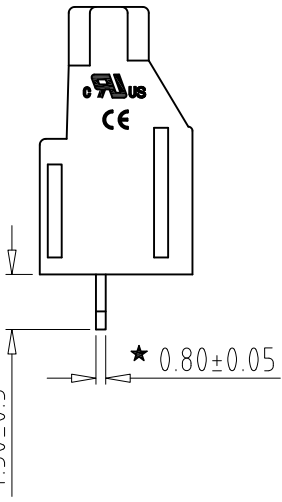

REV	CONTENT	CHK	DATE
V0.0	CONTENT	CXL	20.05.11

Electrical :

- | | | |
|---|----------------|------------------------|
| | UL | IEC |
| 1. Rated Voltage : | 300V | 450V |
| 2. Rated Current : | 30A | 24A |
| 3. Torque Value : | M3 , 4.43Lb.in | M3 , 0.5N.m |
| 4. Wire Range: | 26-10AWG | 1.5-4.0mm ² |
| 5. Stripping Length : | 7-8mm | |
| 6. Withstanding Voltage : | AC2500V/1Min. | |
| 7. Operating Temperature : | -40°C~+105°C | |
| 8. RoHS Compliance | | |
| 9. Safty Approval : | cULus CE | |
| 10. "★" is the key quality control point. | | |

- ① Series No.
- ② Pitch
- ③ Poles
 - 02 02Contacts
 - 03 03Contacts
 - 24 24Contacts
- ④ 1 Single Pitch
2 Double Pitch
- ⑤ Color: 1 Grey
2 Blue
3 Black
4 Green
5 Orange
6 Red
7 Transparent
8 Yellow
9 White
- ⑥ Customer Request : 00--Standard

4	SCREW	XX	P	STEEL	Zn Plated
3	BLOCK	XX	P	BRASS	Ni Plated
2	PIN	XX	P	BRASS	Tin Plated
1	HOUSING	XX	1	PA66 UL94V-0	SEE NOTE
ITEM	NAME OF PART	NO. OF PART	Q'TY	MATERIAL	NOTE
DWG.	CXL	DATE	20.05.11	SIZE	A4 UNITS mm SHEET/OF 1/1
CHK.		DATE		SCALE	1:1
APP.		DATE		NAME	TY636-7.62-XXP-XX-00
				DWGNO.	XXXX

Total Pitch Tolerances in mm										Nominal dimension range in mm										⊥	≡	-	//
over 0	over 30	over 53	over 70	over 90	over 115	over 150	over 250	over 350	over 500	over 0	over 30	over 53	over 70	over 90	over 115	over 150	over 200	over 250	over 320	0	over 10	over 100	over 150
±0.18	±0.20	±0.25	±0.3	±0.35	±0.4	±0.6	±0.70	±0.85	±0.20	±0.25	±0.30	±0.35	±0.4	±0.55	±0.70	±0.80	±0.90	0.2	0.3	0.3	0.2	0.3	0.5