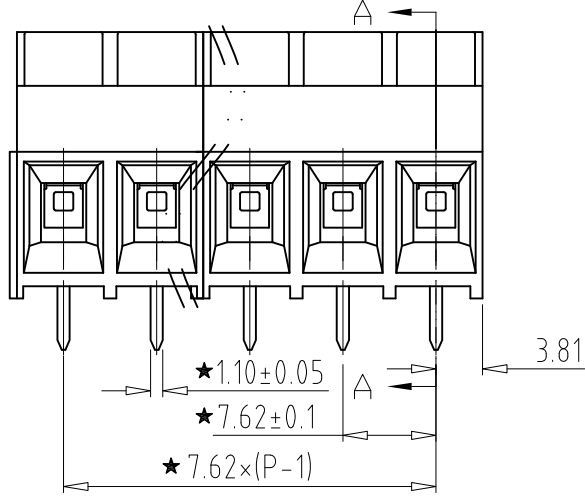

REV	CONTENT	CHK	DATE
V0.0	CONTENT	CXL	20.05.11

Electrical :

- | | | |
|---|----------------|------------------------|
| | UL | IEC |
| 1. Rated Voltage : | 300V | 450V |
| 2. Rated Current : | 30A | 24A |
| 3. Torque Value : | M3 , 4.43Lb.in | M3 , 0.5N.m |
| 4. Wire Range: | 26-10AWG | 1.5-4.0mm ² |
| 5. Stripping Length : | 7-8mm | |
| 6. Withstanding Voltage : | AC2500V/1Min. | |
| 7. Operating Temperature : | -40°C~+105°C | |
| 8. RoHS Compliance | | |
| 9. Safty Approval : | cULus CE | |
| 10. "★" is the key quality control point. | | |

- ① Series No.
- ② Pitch
- ③ Poles
 - 02 02Contacts
 - 03 03Contacts
 - 24 24Contacts
- ④ 1 Single Pitch
2 Double Pitch
- ⑤ Color: 1 Grey
2 Blue
3 Black
4 Green
5 Orange
6 Red
7 Transparent
8 Yellow
9 White
- ⑥ Customer Request : 00--Standard

4	SCREW	XX	P	STEEL	Zn Plated
3	BLOCK	XX	P	BRASS	Ni Plated
2	PIN	XX	P	BRASS	Tin Plated
1	HOUSING	XX	1	PA66 UL94V-0	SEE NOTE
ITEM	NAME OF PART	NO. OF PART	Q'TY	MATERIAL	NOTE
DWG.	CXL	DATE	20.05.11	SIZE	A4 UNITS mm SHEET/OF 1/1
CHK.		DATE		SCALE	1:1
APP.		DATE		NAME	TY636-7.62-XXP-XX-00
				DWGNO.	XXXX

Total Pitch Tolerances in mm										Nominal dimension range in mm										⊥	≡	-	//
over 0	over 30	over 53	over 70	over 90	over 115	over 150	over 250	over 350	over 500	over 0	over 30	over 53	over 70	over 90	over 115	over 150	over 200	over 250	over 320	0	over 10	over 100	over 150
±0.18	±0.20	±0.25	±0.3	±0.35	±0.4	±0.6	±0.70	±0.85	±0.20	±0.25	±0.30	±0.35	±0.4	±0.55	±0.70	±0.80	±0.90	0.2	0.3	0.3	0.2	0.3	0.5