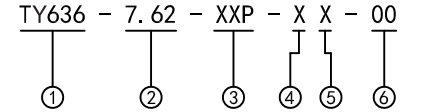

- ① Series No.
- ② Pitch
- ③ Poles
 - 02 02Contacts
 - 03 03Contacts
 - 24 24Contacts
- ④ 1 Single Pitch
2 Double Pitch
- ⑤ Color: 1 Grey
2 Blue
3 Black
4 Green
5 Orange
6 Red
7 Transparent
8 Yellow
9 White
- ⑥ Customer Request : 00--Standard

4	SCREW	XX	P	STEEL	Zn Plated
3	BLOCK	XX	P	BRASS	Ni Plated
2	PIN	XX	P	BRASS	Tin Plated
1	HOUSING	XX	1	PA66 UL94V-0	SEE NOTE
ITEM	NAME OF PART	NO. OF PART	Q'TY	MATERIAL	NOTE
DWG.	CXL	DATE	20.05.11	SIZE	A4 UNITS mm SHEET/OF 1/1
CHK.		DATE		SCALE	1:1
APP.		DATE		NAME	TY636-7.62-XXP-XX-00
				DWGNO.	XXXX