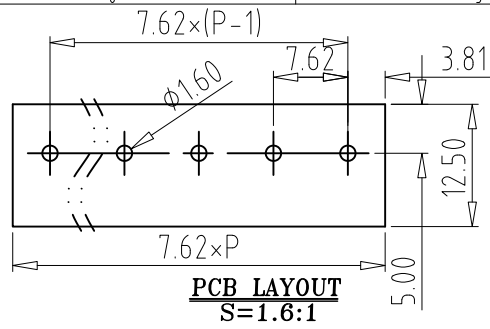

REV	CONTENT	CHK	DATE
V0.0	CONTENT	CXL	20.05.11

Electrical :

- | | | |
|---|----------------|------------------------|
| | UL | IEC |
| 1. Rated Voltage : | 300V | 450V |
| 2. Rated Current : | 30A | 24A |
| 3. Torque Value : | M3 , 4.43Lb.in | M3 , 0.5N.m |
| 4. Wire Range: | 26-10AWG | 1.5-4.0mm ² |
| 5. Stripping Length : | 7-8mm | |
| 6. Withstanding Voltage : | AC2500V/1Min. | |
| 7. Operating Temperature : | -40°C~+105°C | |
| 8. RoHS Compliance | | |
| 9. Safty Approval : | cULus CE | |
| 10. "★" is the key quality control point. | | |

4	SCREW	XX	P	STEEL	Zn Plated
3	BLOCK	XX	P	BRASS	Ni Plated
2	PIN	XX	P	BRASS	Tin Plated
1	HOUSING	XX	1	PA66 UL94V-0	SEE NOTE
ITEM	NAME OF PART	NO. OF PART	Q'TY	MATERIAL	NOTE
DWG.	CXL	DATE	20.05.11	SIZE	A4 UNITS mm SHEET/OF 1/1
CHK.		DATE		SCALE	1:1
APP.		DATE		NAME	TY636-7.62-XXP-XX-00
				DWGNO.	XXXX

Total Pitch Tolerances in mm										Nominal dimension range in mm										⊥	≡	-	//
over 0	over 30	over 53	over 70	over 90	over 115	over 150	over 250	over 350	over 500	over 0	over 30	over 53	over 70	over 90	over 115	over 150	over 200	over 250	over 320	0	over 10	over 100	over 150
±0.18	±0.20	±0.25	±0.3	±0.35	±0.4	±0.6	±0.70	±0.85	±0.20	±0.25	±0.30	±0.35	±0.4	±0.55	±0.70	±0.80	±0.90	0.2	0.3	0.3	0.2	0.3	0.5