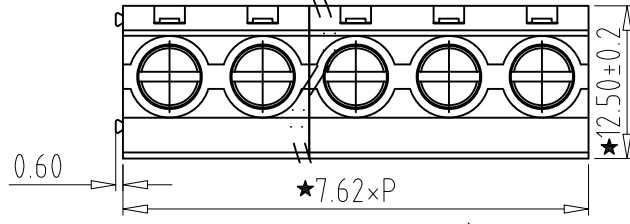

REV	CONTENT	CHK	DATE
V0.0	CONTENT	CXL	20.05.11

Electrical :

- | | | |
|---|----------------|------------------------|
| | UL | IEC |
| 1. Rated Voltage : | 300V | 450V |
| 2. Rated Current : | 30A | 24A |
| 3. Torque Value : | M3 , 4.43Lb.in | M3 , 0.5N.m |
| 4. Wire Range: | 26-10AWG | 1.5-4.0mm ² |
| 5. Stripping Length : | 7-8mm | |
| 6. Withstanding Voltage : | AC2500V/1Min. | |
| 7. Operating Temperature : | -40°C~+105°C | |
| 8. RoHS Compliance | | |
| 9. Safty Approval : | cULus CE | |
| 10. "★" is the key quality control point. | | |

- ① Series No.
- ② Pitch
- ③ Poles
 - 02 02Contacts
 - 03 03Contacts
 - 24 24Contacts
- ④ 1 Single Pitch
2 Double Pitch
- ⑤ Color: 1 Grey
2 Blue
3 Black
4 Green
5 Orange
6 Red
7 Transparent
8 Yellow
9 White
- ⑥ Customer Request : 00--Standard

4	SCREW	XX	P	STEEL	Zn Plated
3	BLOCK	XX	P	BRASS	Ni Plated
2	PIN	XX	P	BRASS	Tin Plated
1	HOUSING	XX	1	PA66 UL94V-0	SEE NOTE
ITEM	NAME OF PART	NO. OF PART	Q'TY	MATERIAL	NOTE
DWG.	CXL	DATE	20.05.11	SIZE	A4 UNITS mm SHEET/OF 1/1
CHK.		DATE		SCALE	1:1
APP.		DATE		NAME	TY636-7.62-XXP-XX-00
				DWGNO.	XXXX

Total Pitch Tolerances in mm										Nominal dimension range in mm										⊥	≡	-	//
over 0	over 30	over 53	over 70	over 90	over 115	over 150	over 250	over 350	over 500	over 0	over 30	over 53	over 70	over 90	over 115	over 150	over 200	over 250	over 320	0	over 10	over 100	over 150
±0.18	±0.20	±0.25	±0.3	±0.35	±0.4	±0.6	±0.70	±0.85	±0.20	±0.25	±0.30	±0.35	±0.4	±0.55	±0.70	±0.80	±0.90	0.2	0.3	0.3	0.2	0.3	0.5